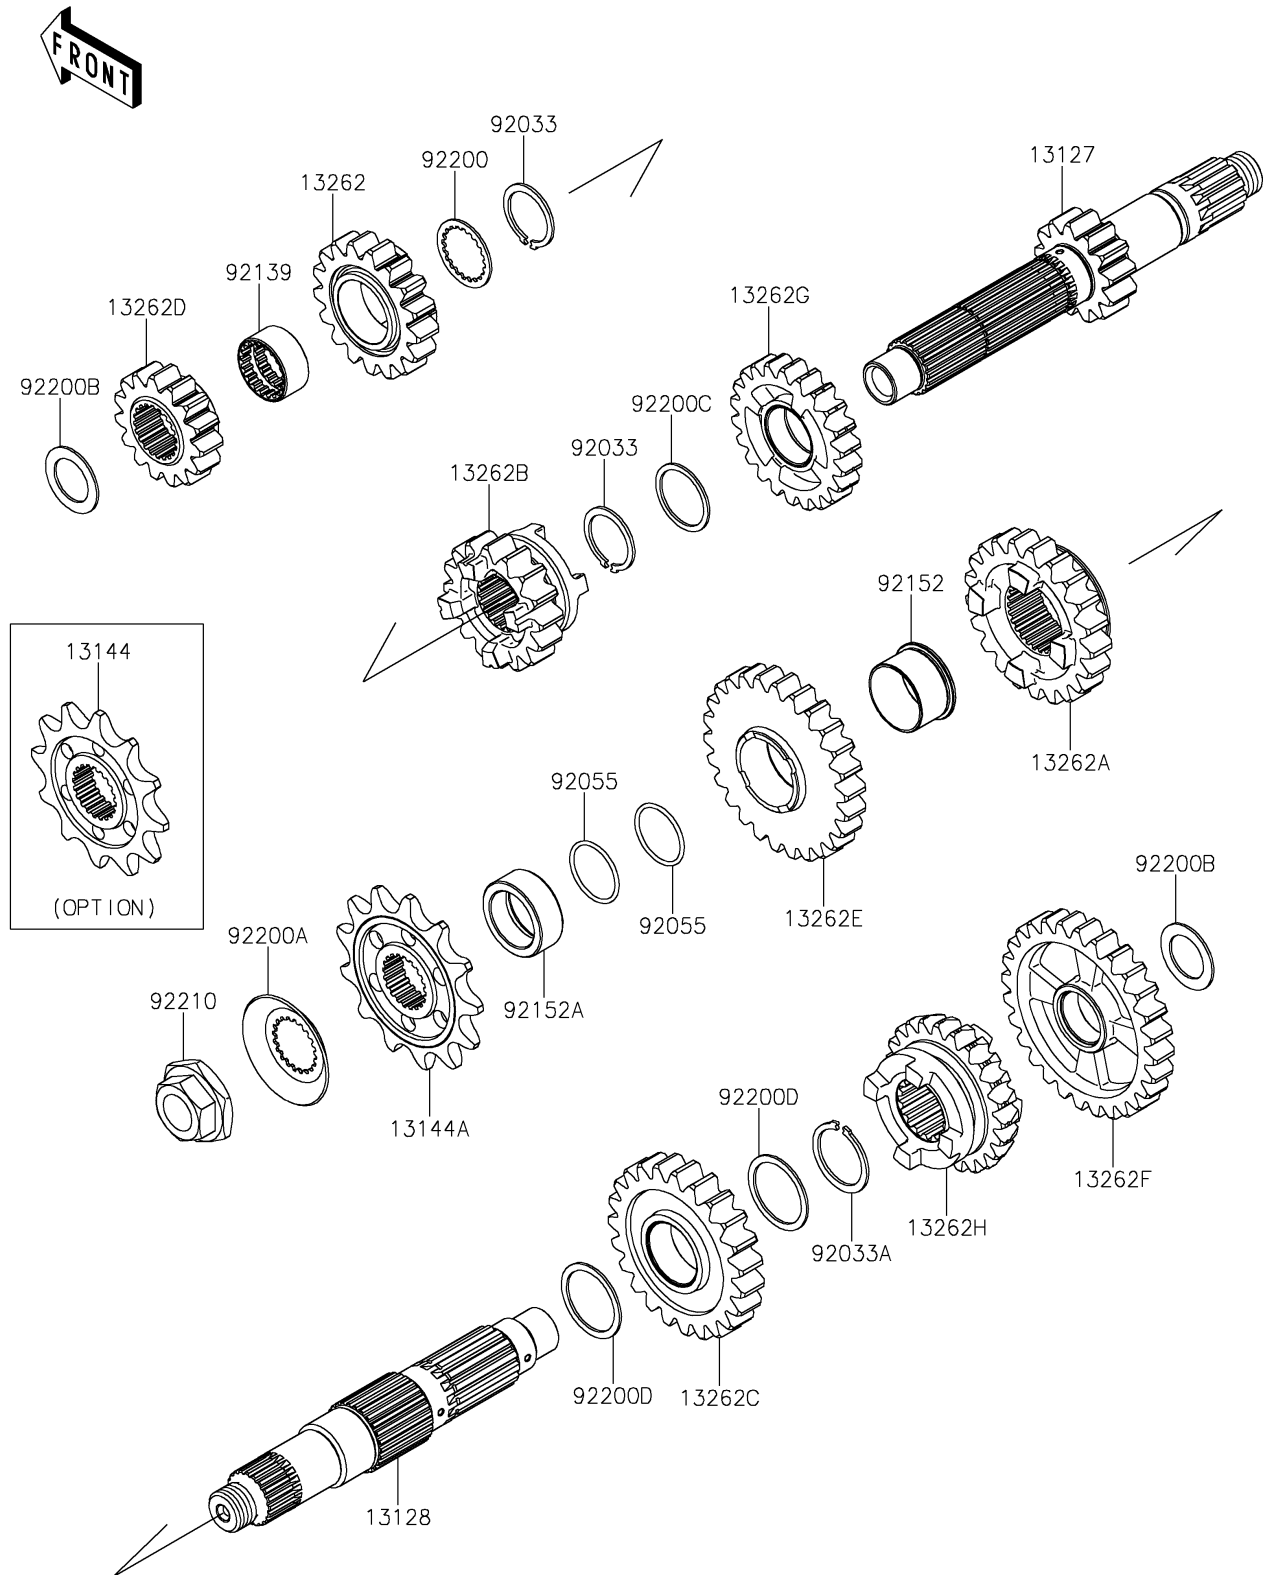

2025 KX™ 250

PARTS DIAGRAM

Transmission

E1361

2025 KX™ 250

PARTS LIST

Transmission

Kawasaki

Let the Good Times Roll®

ITEM NAME

PART NUMBER

QUANTITY
