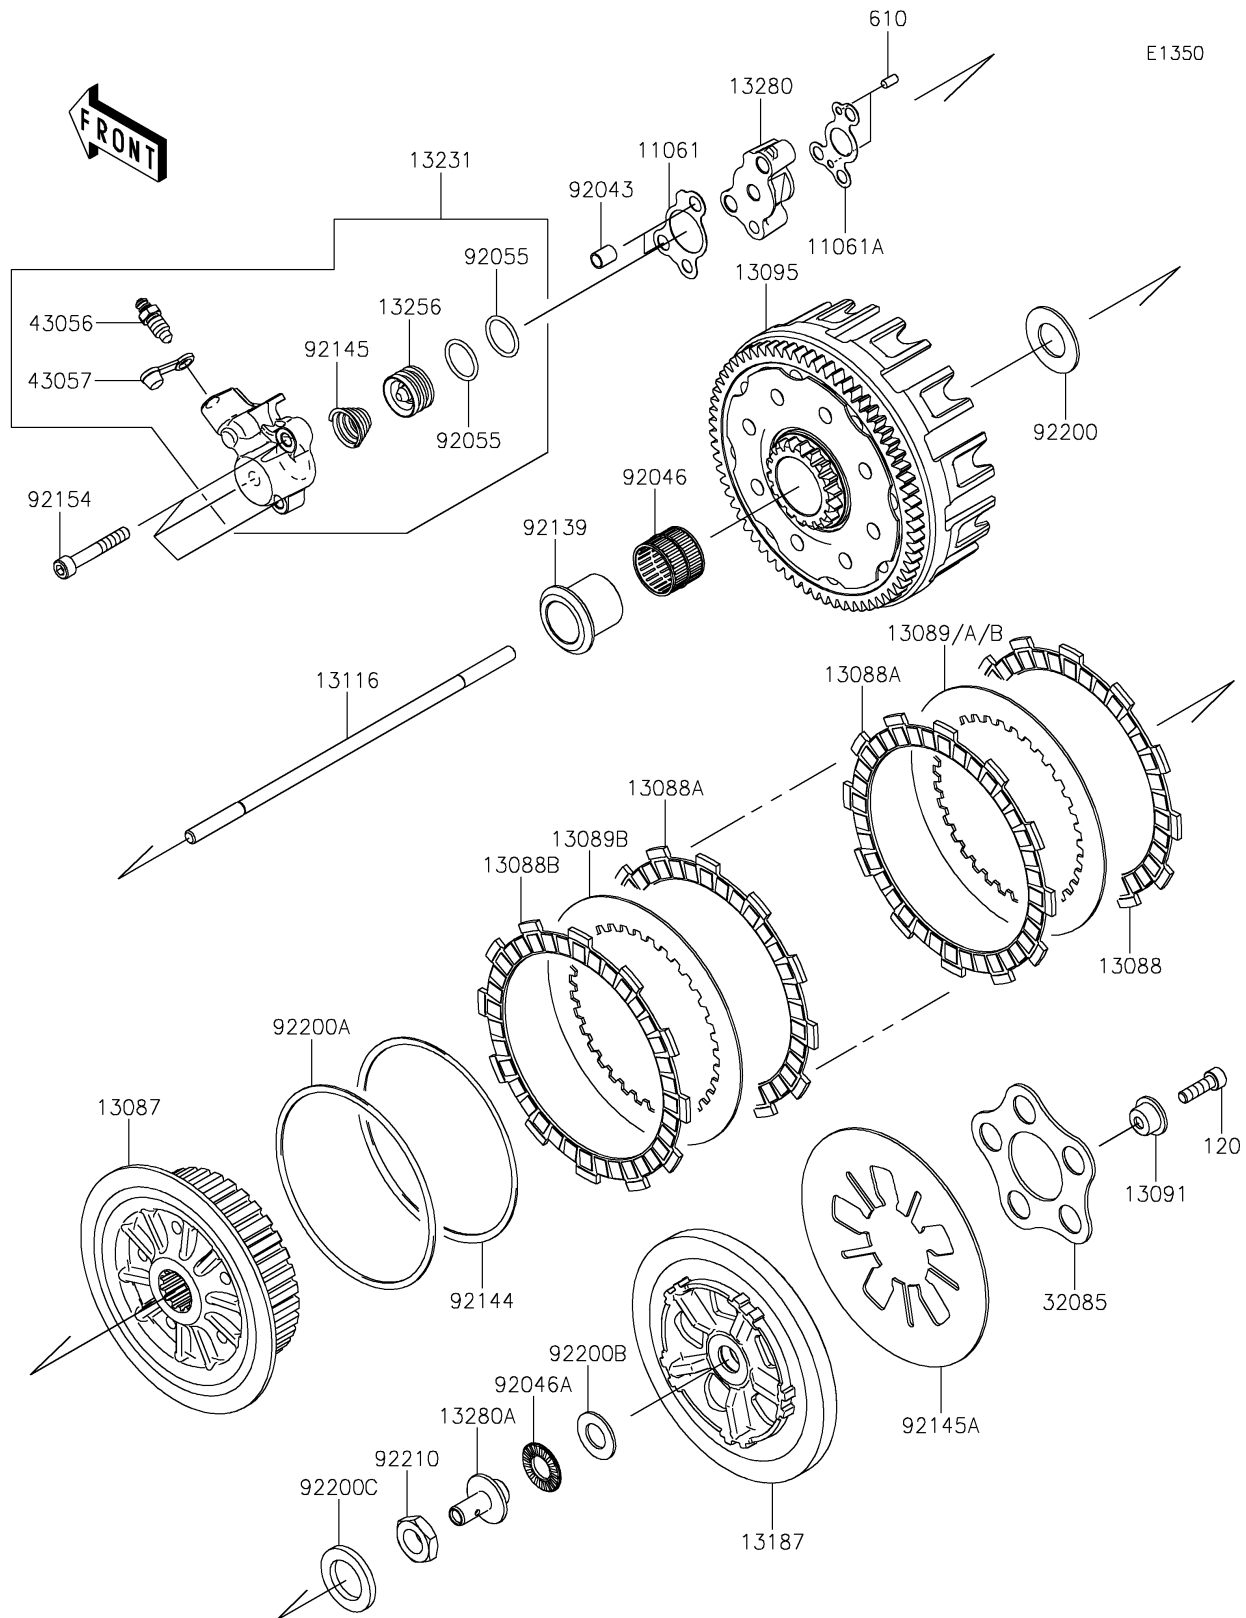

2025 KX™ 250

PARTS DIAGRAM

Clutch

2025 KX™ 250

PARTS LIST

Clutch

Kawasaki

Let the Good Times Roll®

ITEM NAME

PART NUMBER

QUANTITY
