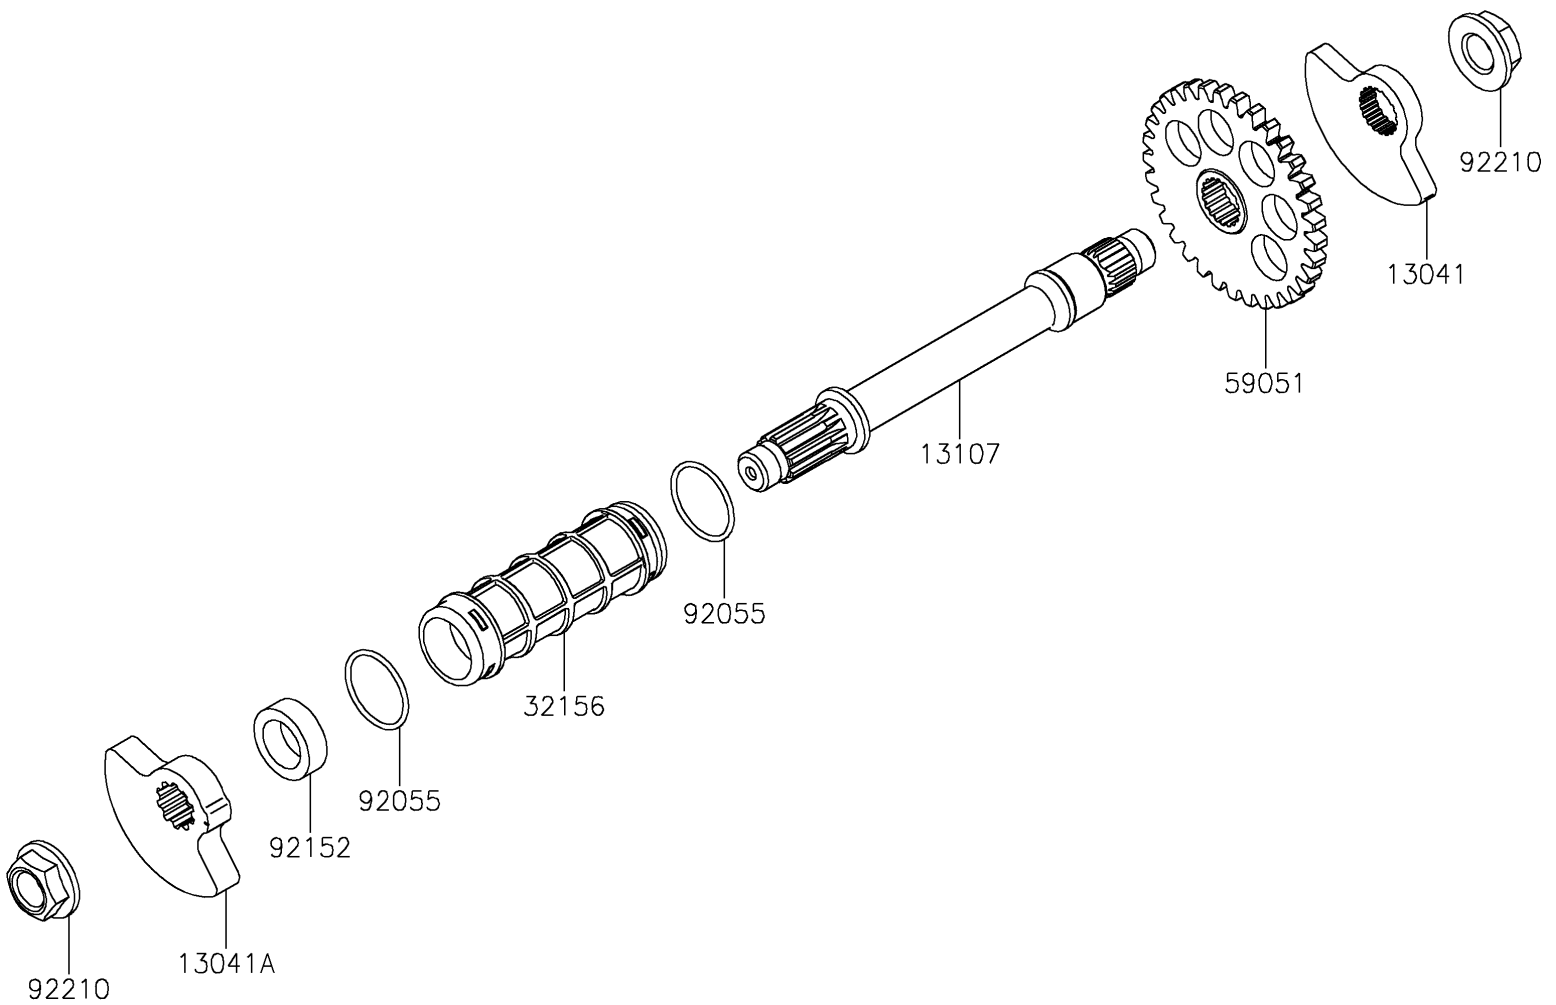

2026 KX™ 250

PARTS DIAGRAM

Balancer

E1323