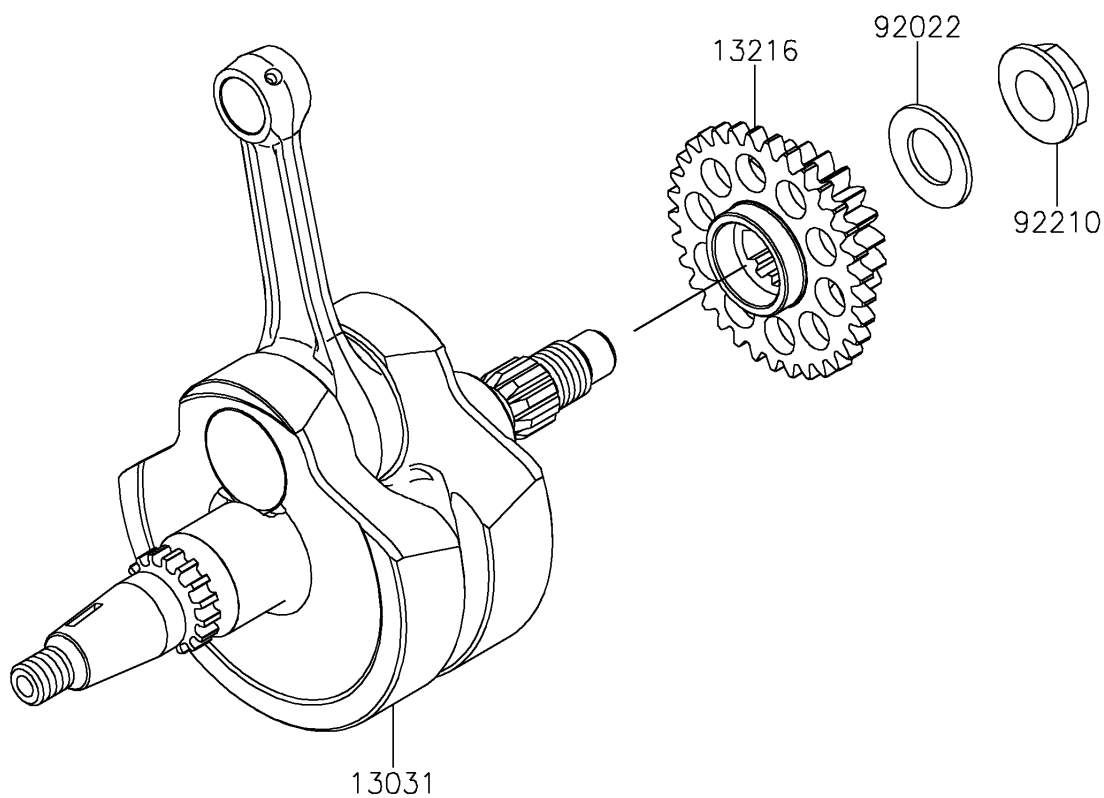

2026 KX™ 250

PARTS DIAGRAM

Crankshaft

Kawasaki

Let the Good Times Roll®

E1321

2026 KX™ 250

PARTS LIST

Crankshaft

ITEM NAME	PART NUMBER	QUANTITY
CRANKSHAFT-COMP (Ref # 13031)	13031-1561	1
GEAR-COMP (Ref # 13216)	13216-0925	1
WASHER,16.3X29X1.75 (Ref # 92022)	92022-1356	1
NUT,LEFT HANDED,16MM (Ref # 92210)	92210-0350	1