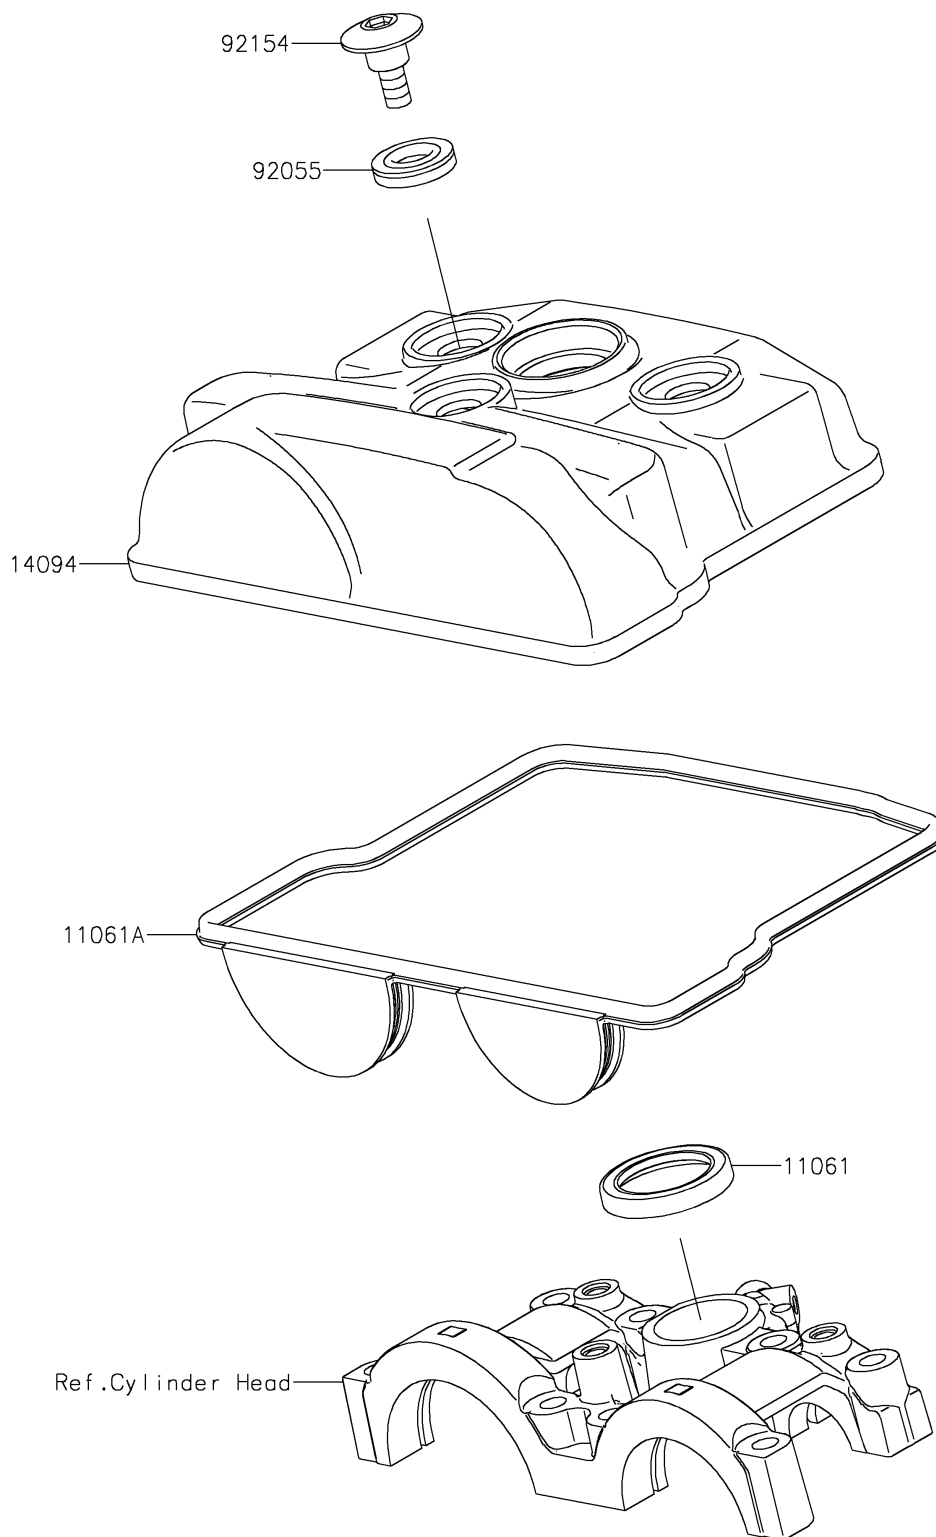

2025 KX™ 250

PARTS DIAGRAM

Cylinder Head Cover

E1112

2025 KX™ 250

PARTS LIST

Cylinder Head Cover

Kawasaki

Let the Good Times Roll®

ITEM NAME

PART NUMBER

QUANTITY
