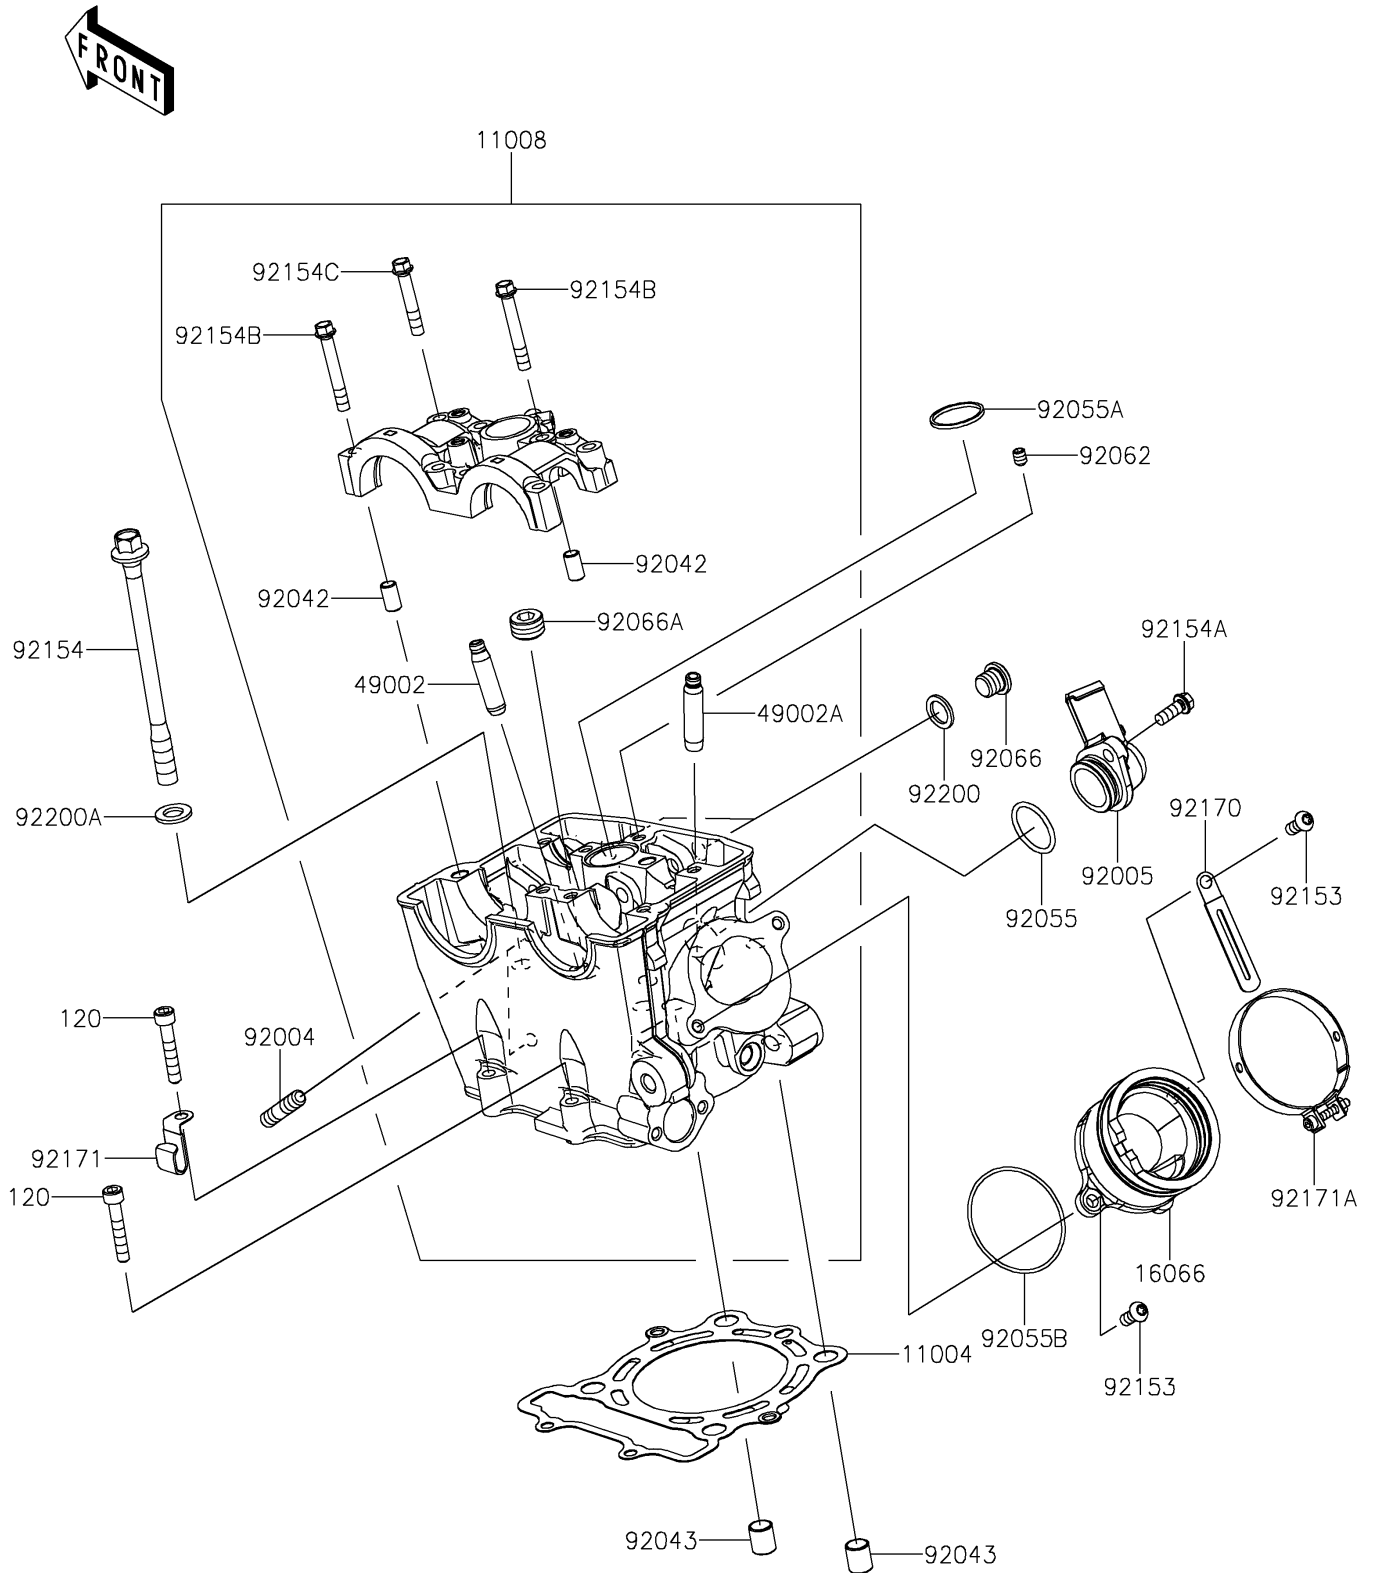

2026 KX™ 250

PARTS DIAGRAM

Cylinder Head

E1111

2026 KX™ 250

PARTS LIST

Cylinder Head

Kawasaki

Let the Good Times Roll®

ITEM NAME

PART NUMBER

QUANTITY
