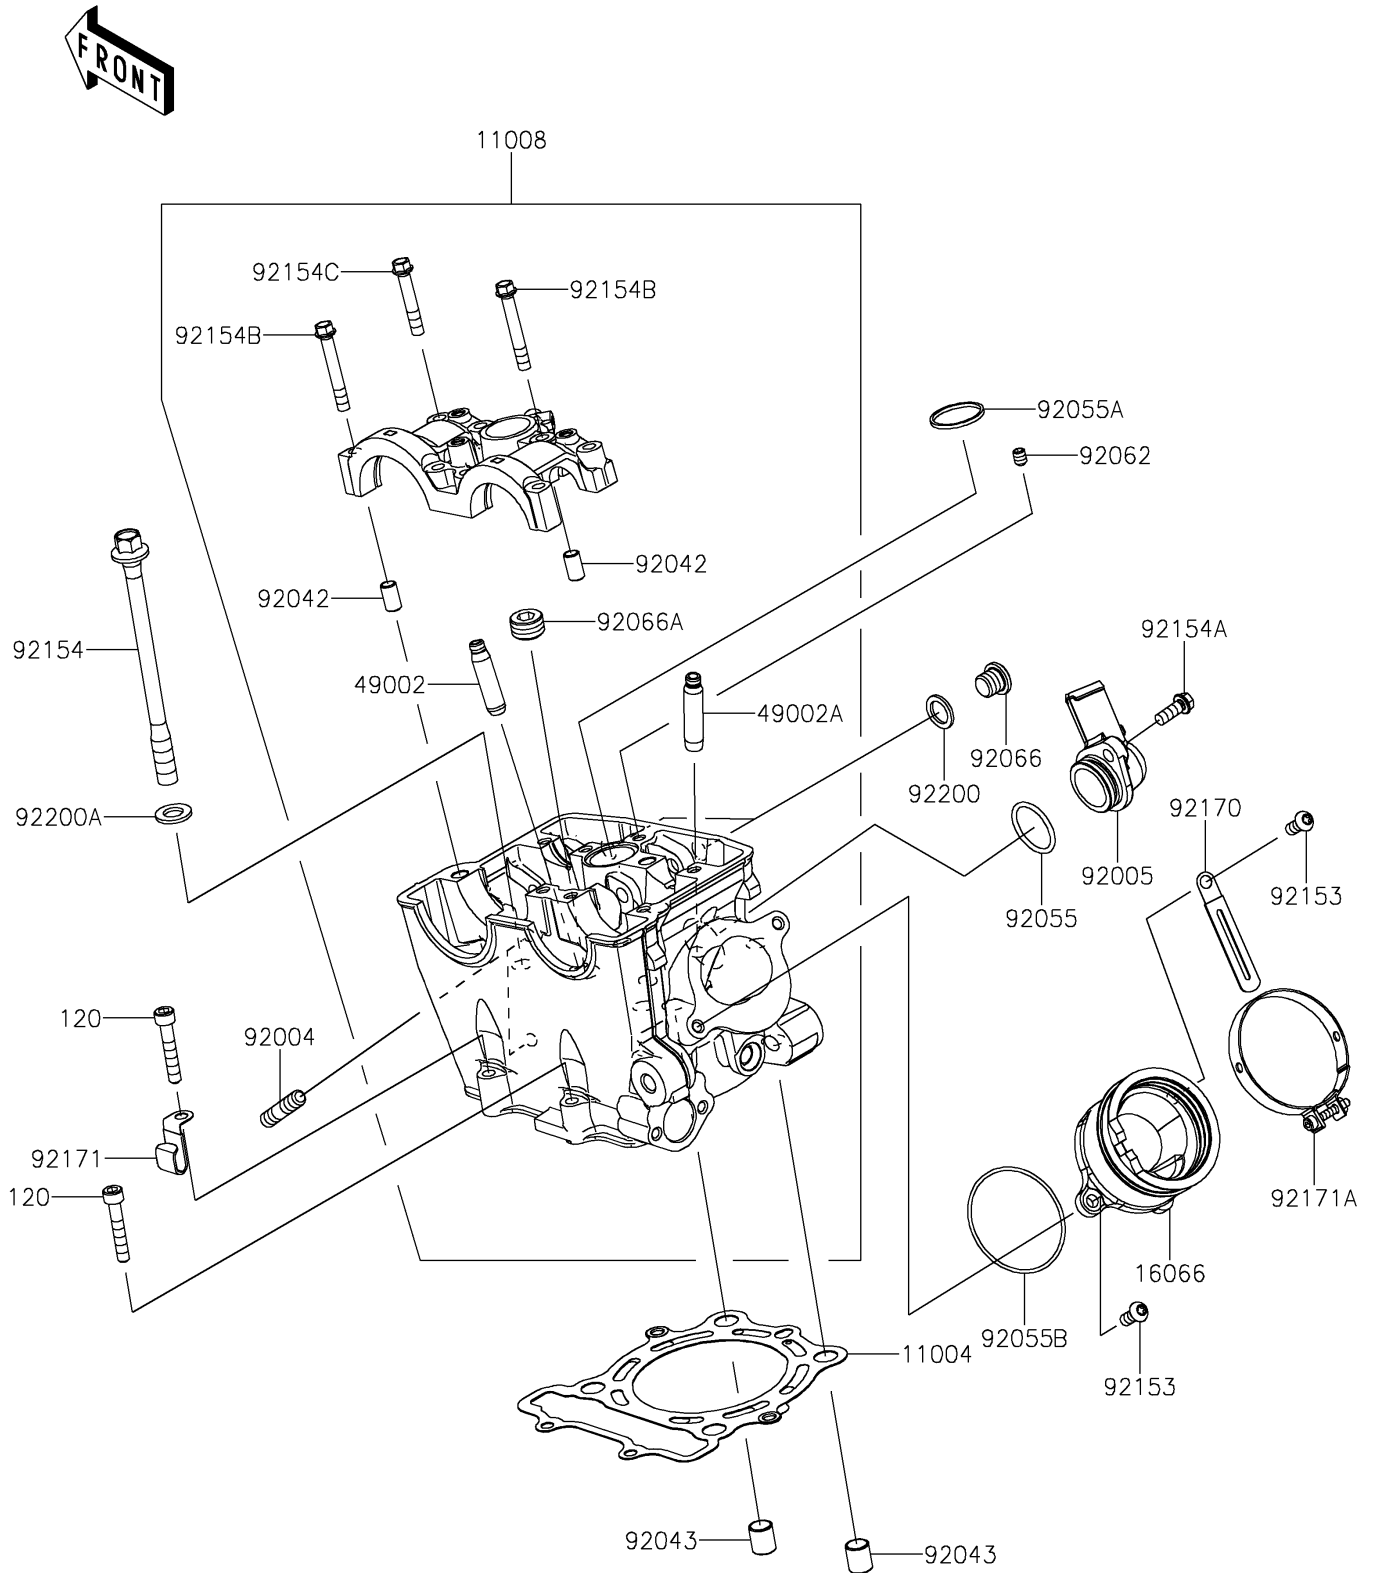

## PARTS DIAGRAM

### Cylinder Head

E1111

# 2025 KX™ 250

## PARTS LIST Cylinder Head

**ITEM NAME**

**PART NUMBER**

**QUANTITY**

---