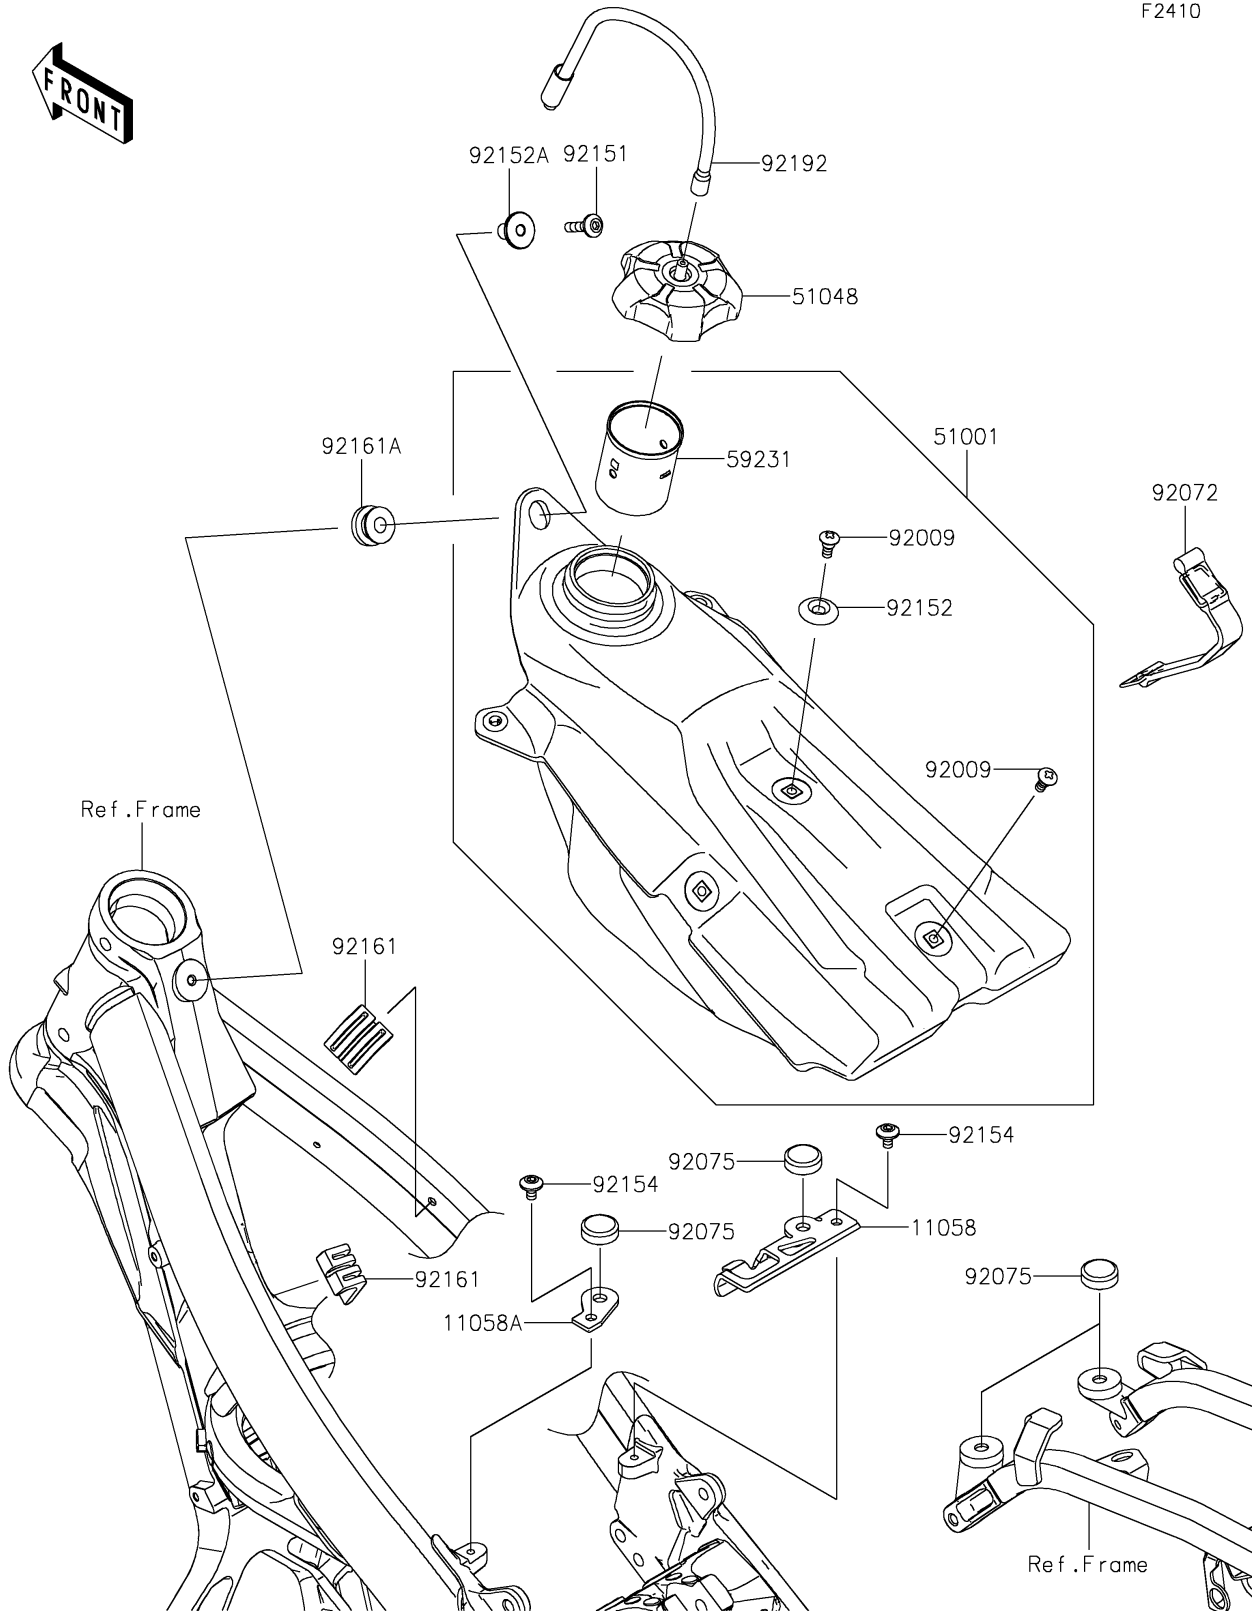

2026 KX™ 450

PARTS DIAGRAM

Fuel Tank

F2410

2026 KX™ 450

PARTS LIST

Fuel Tank

Kawasaki

Let the Good Times Roll®

ITEM NAME

PART NUMBER

QUANTITY
