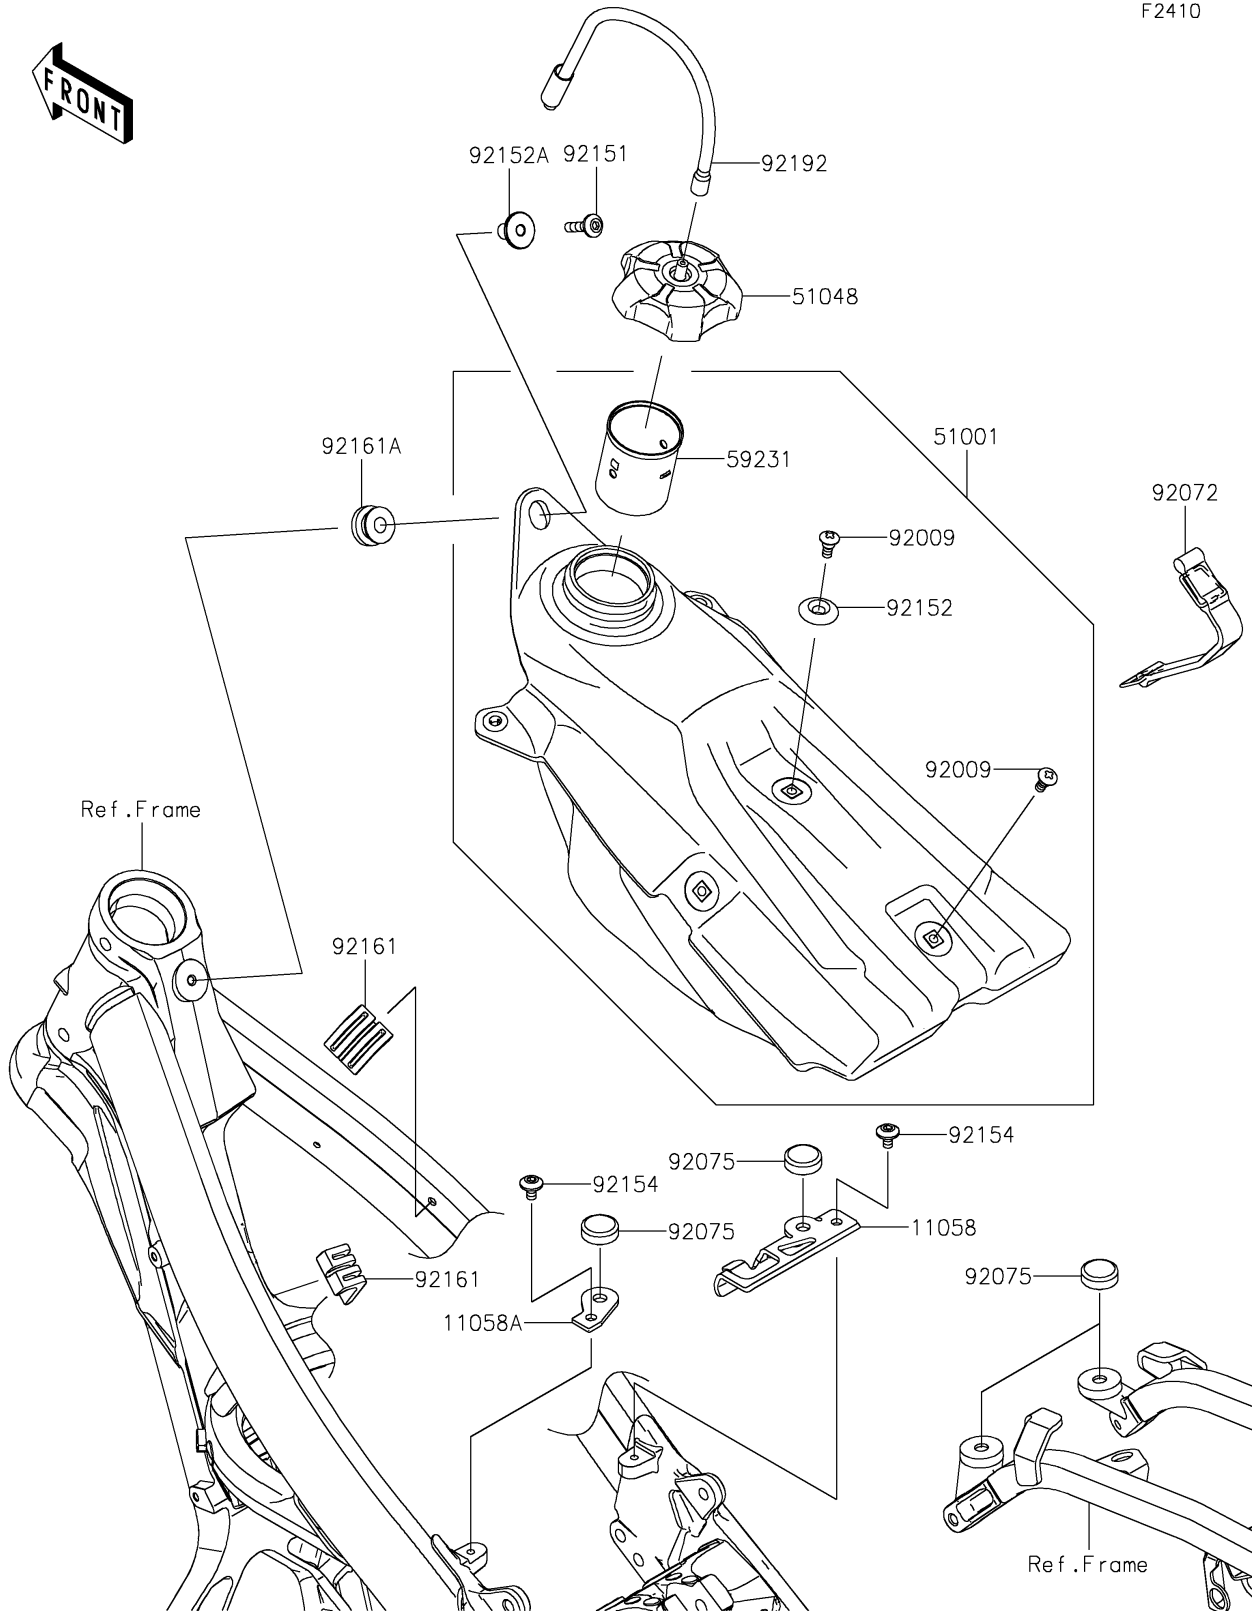

2025 KX450

PARTS DIAGRAM

Fuel Tank

F2410

2025 KX450

PARTS LIST

Fuel Tank

Kawasaki

Let the Good Times Roll®

ITEM NAME

PART NUMBER

QUANTITY
