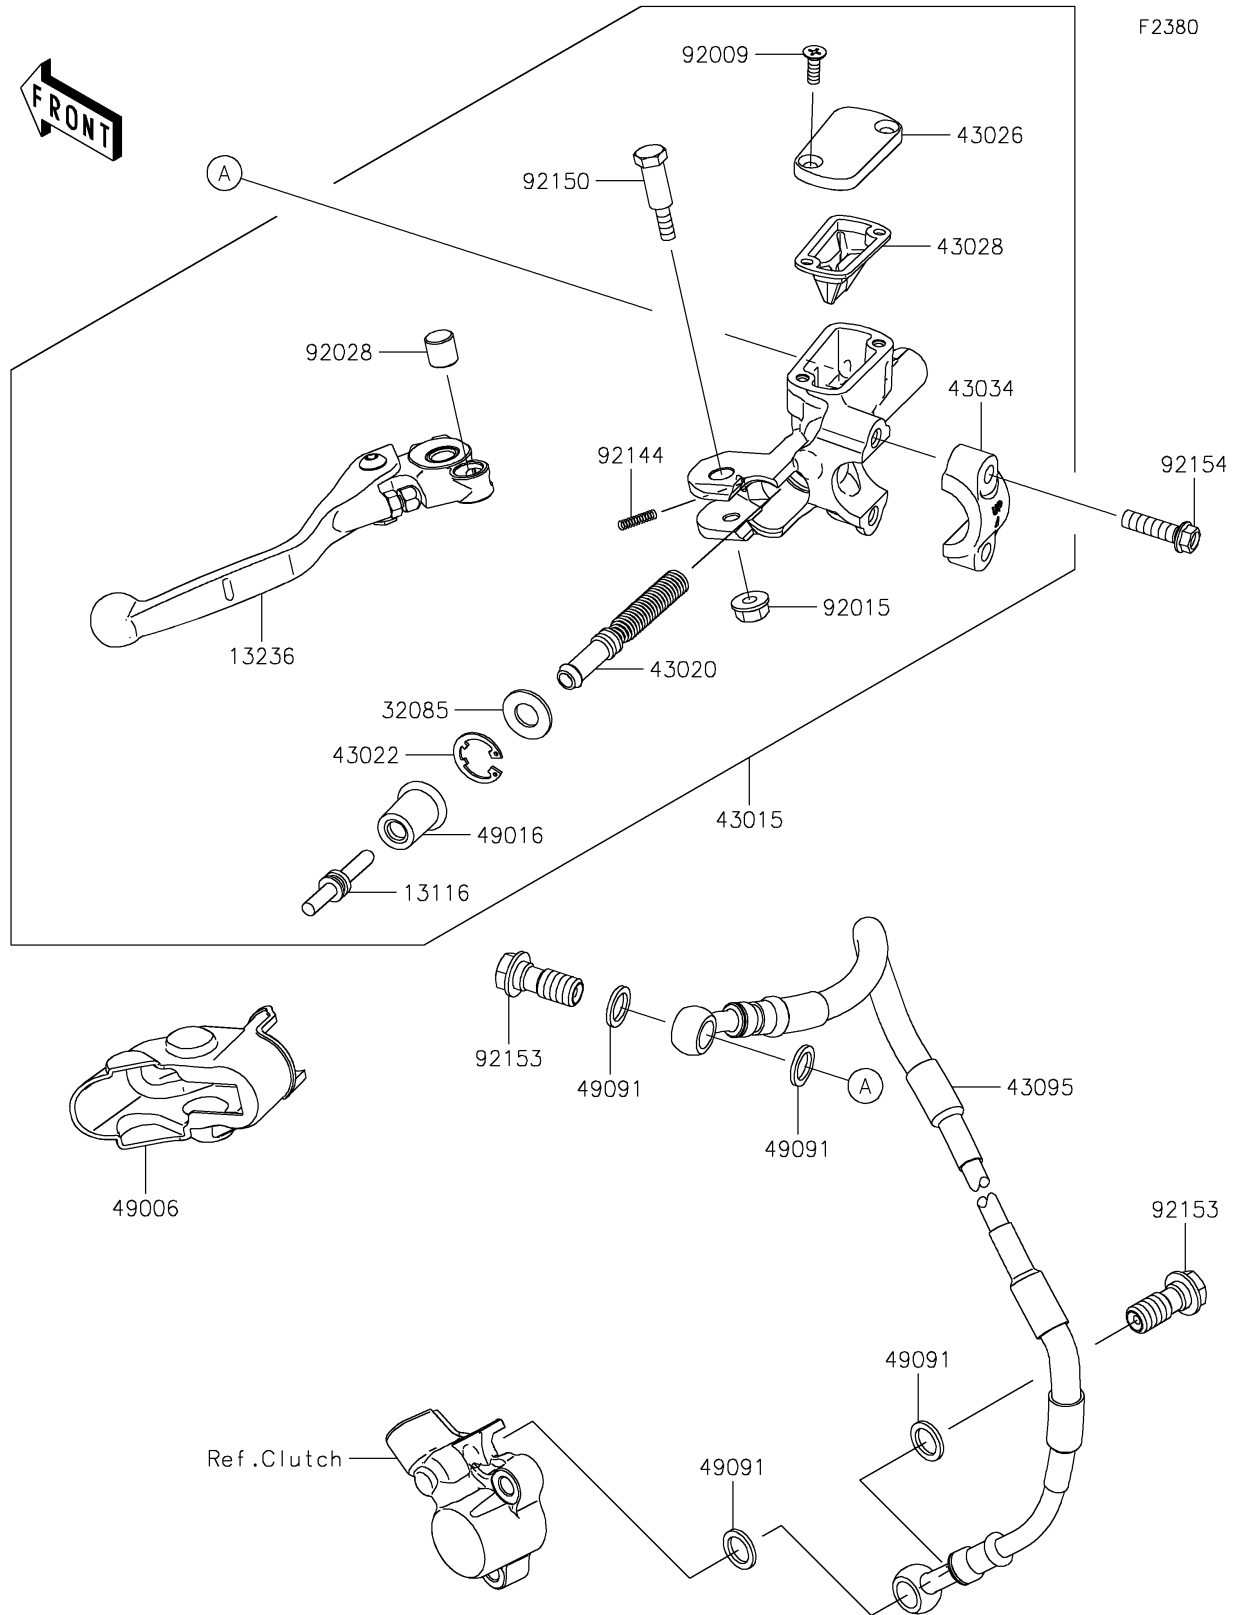

2026 KX™ 450

PARTS DIAGRAM

Clutch Master Cylinder

2026 KX™ 450

PARTS LIST

Clutch Master Cylinder

ITEM NAME

PART NUMBER

QUANTITY
