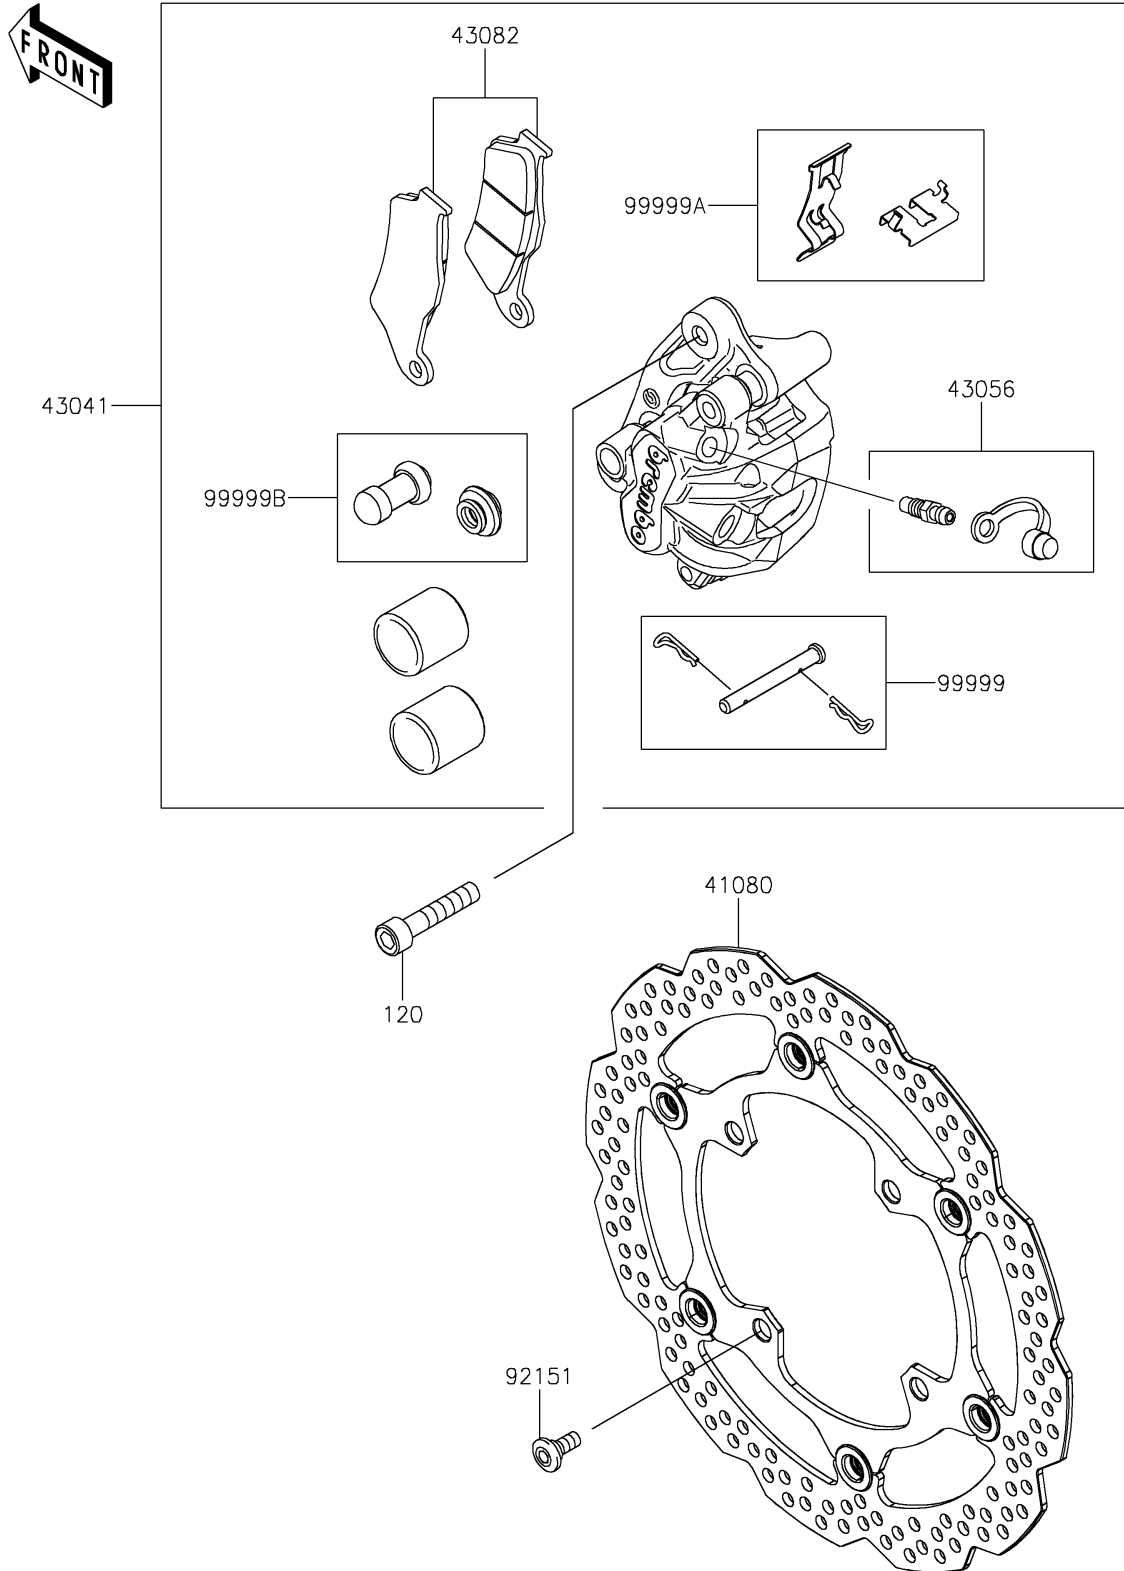

2026 KX™ 450

PARTS DIAGRAM

Front Brake

F2292

2026 KX™ 450

PARTS LIST

Front Brake

Kawasaki

Let the Good Times Roll®

ITEM NAME

PART NUMBER

QUANTITY
