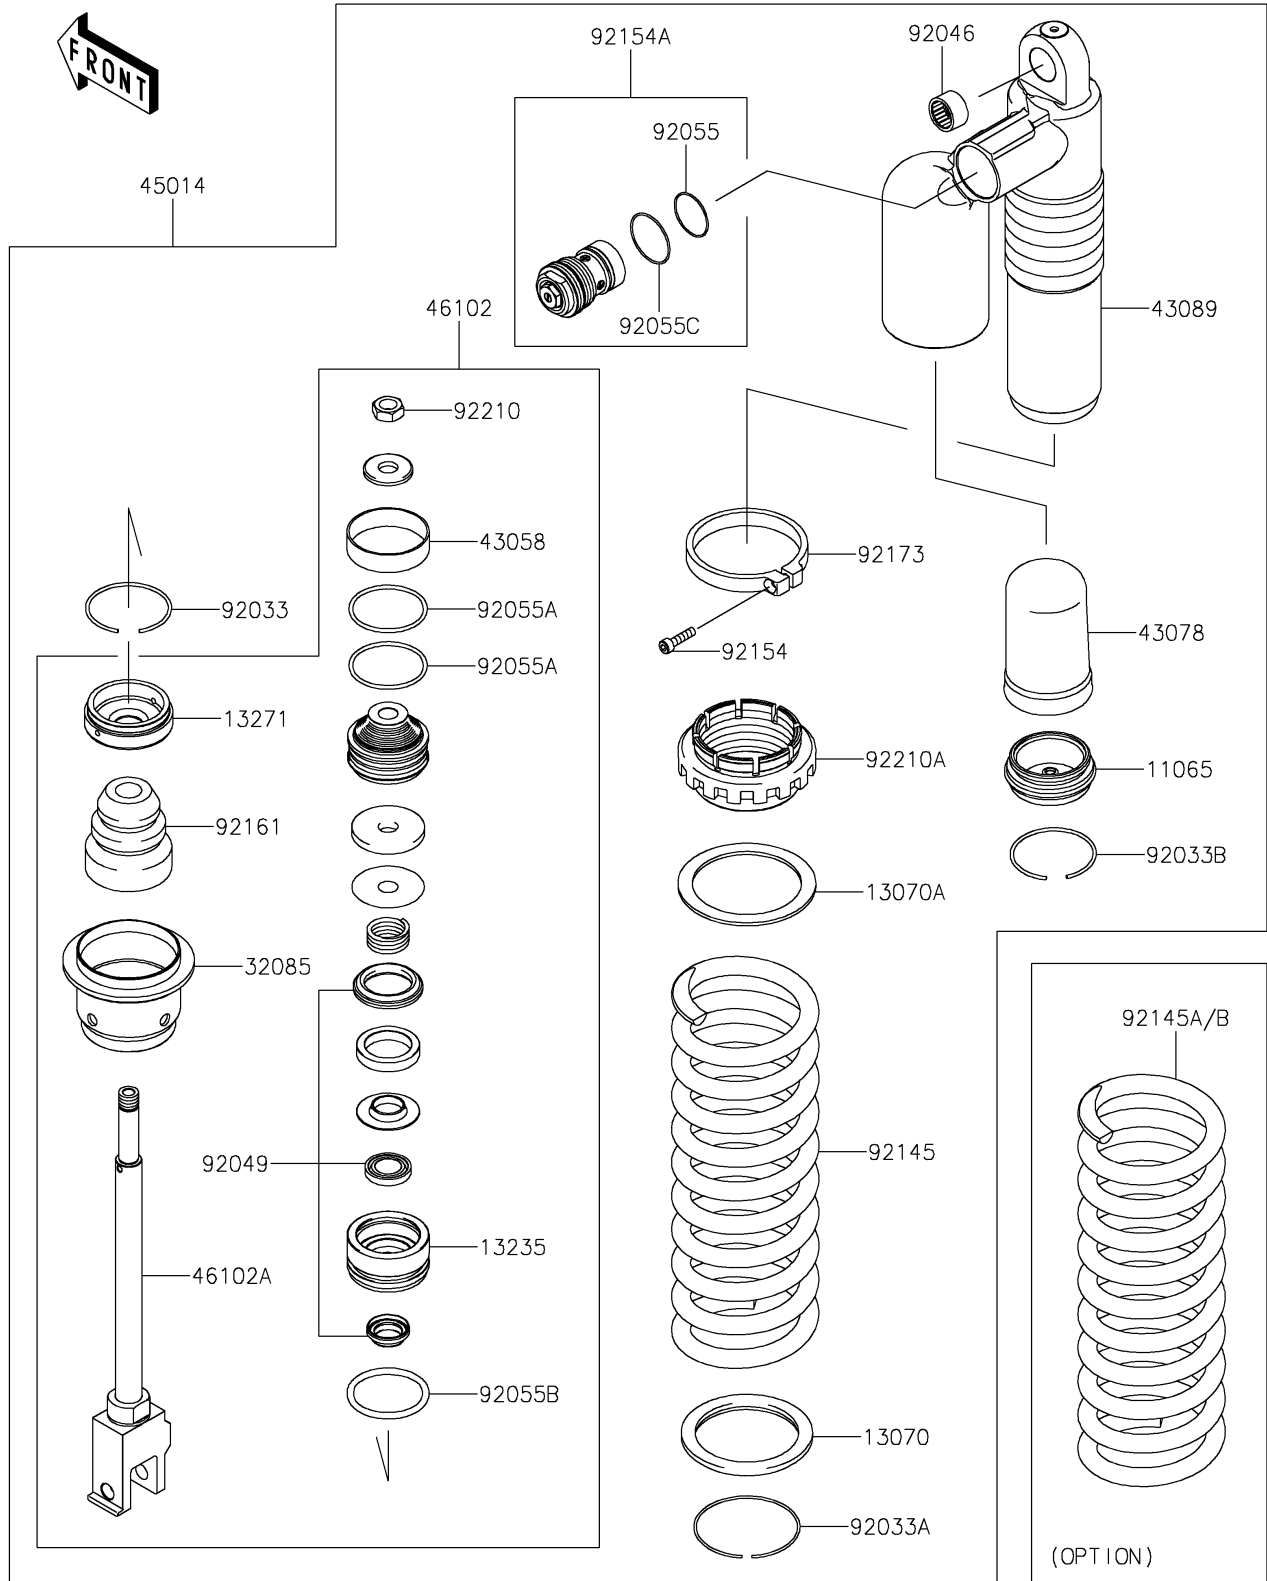

2025 KX450

PARTS DIAGRAM

Shock Absorber(s)

F2280

2025 KX450

PARTS LIST

Shock Absorber(s)

ITEM NAME

PART NUMBER

QUANTITY
