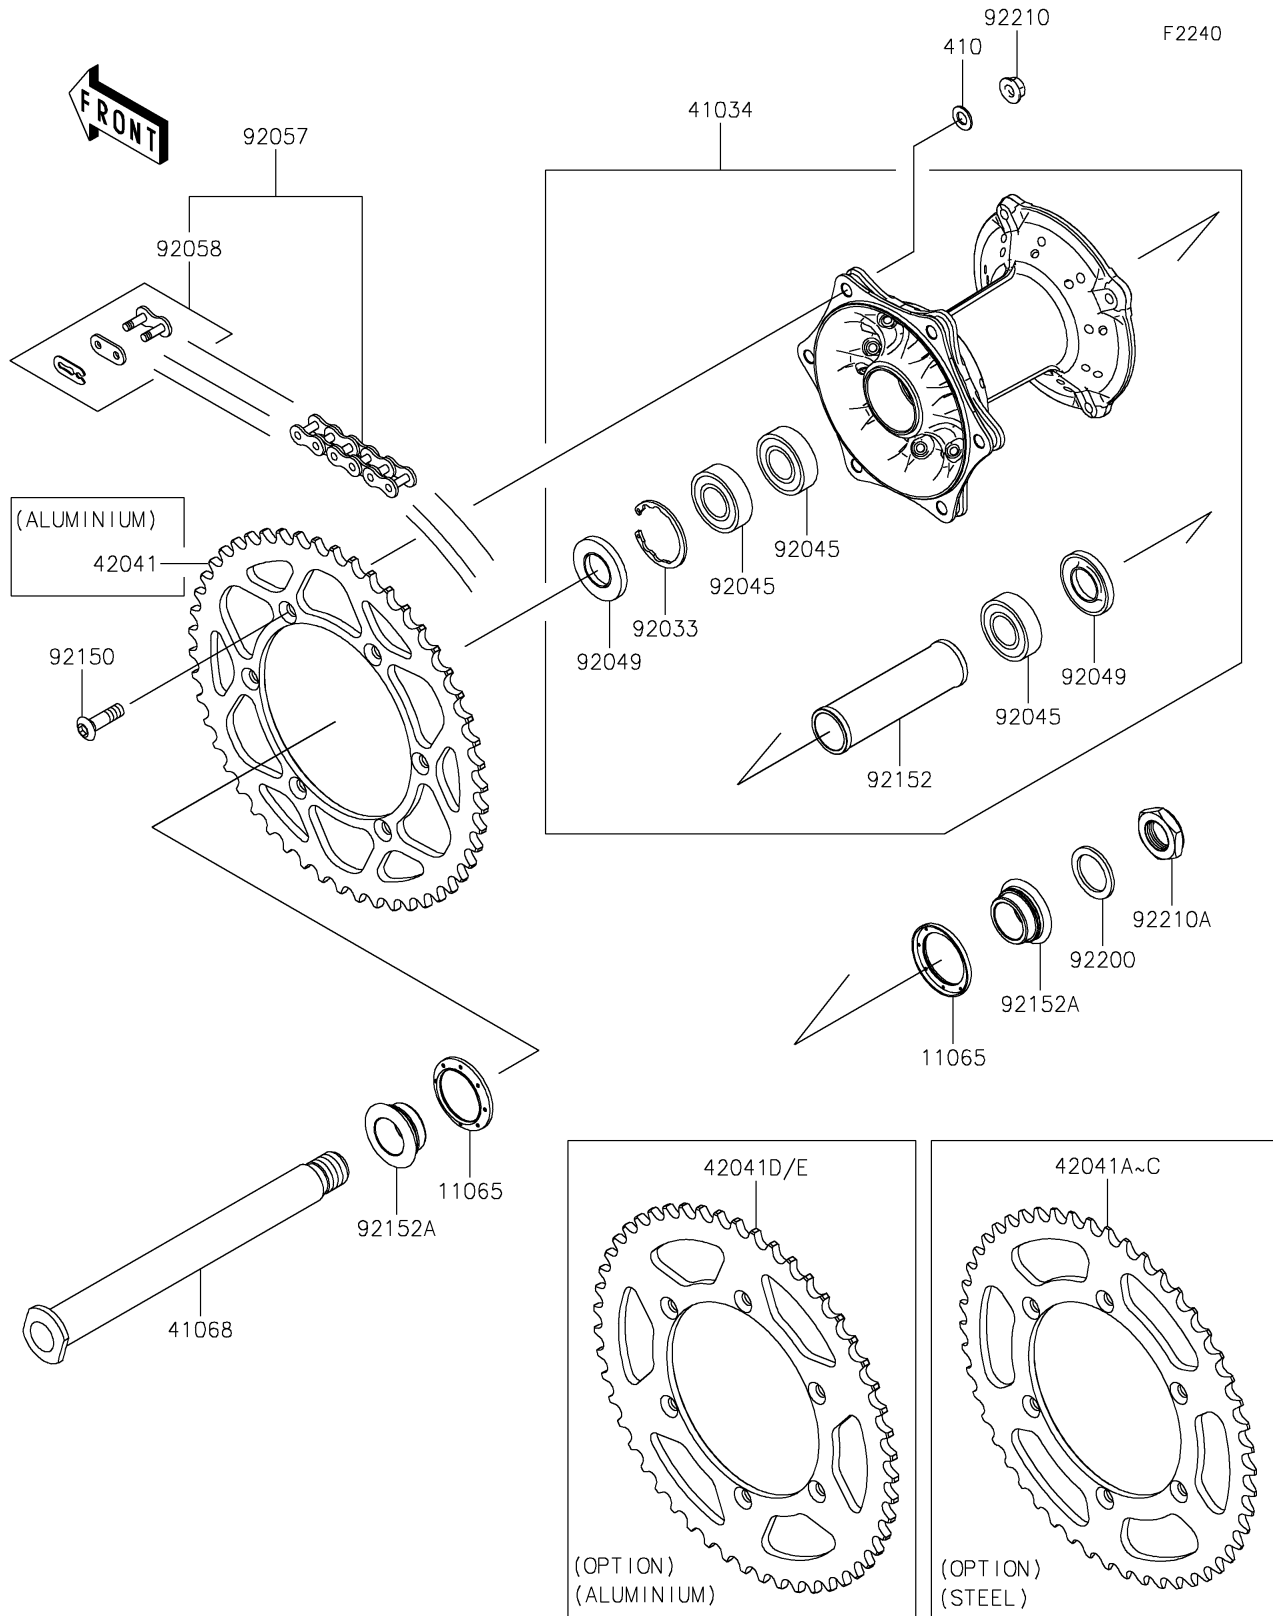

2026 KX™ 450

PARTS DIAGRAM

Rear Hub

2026 KX™ 450

PARTS LIST

Rear Hub

ITEM NAME

PART NUMBER

QUANTITY
