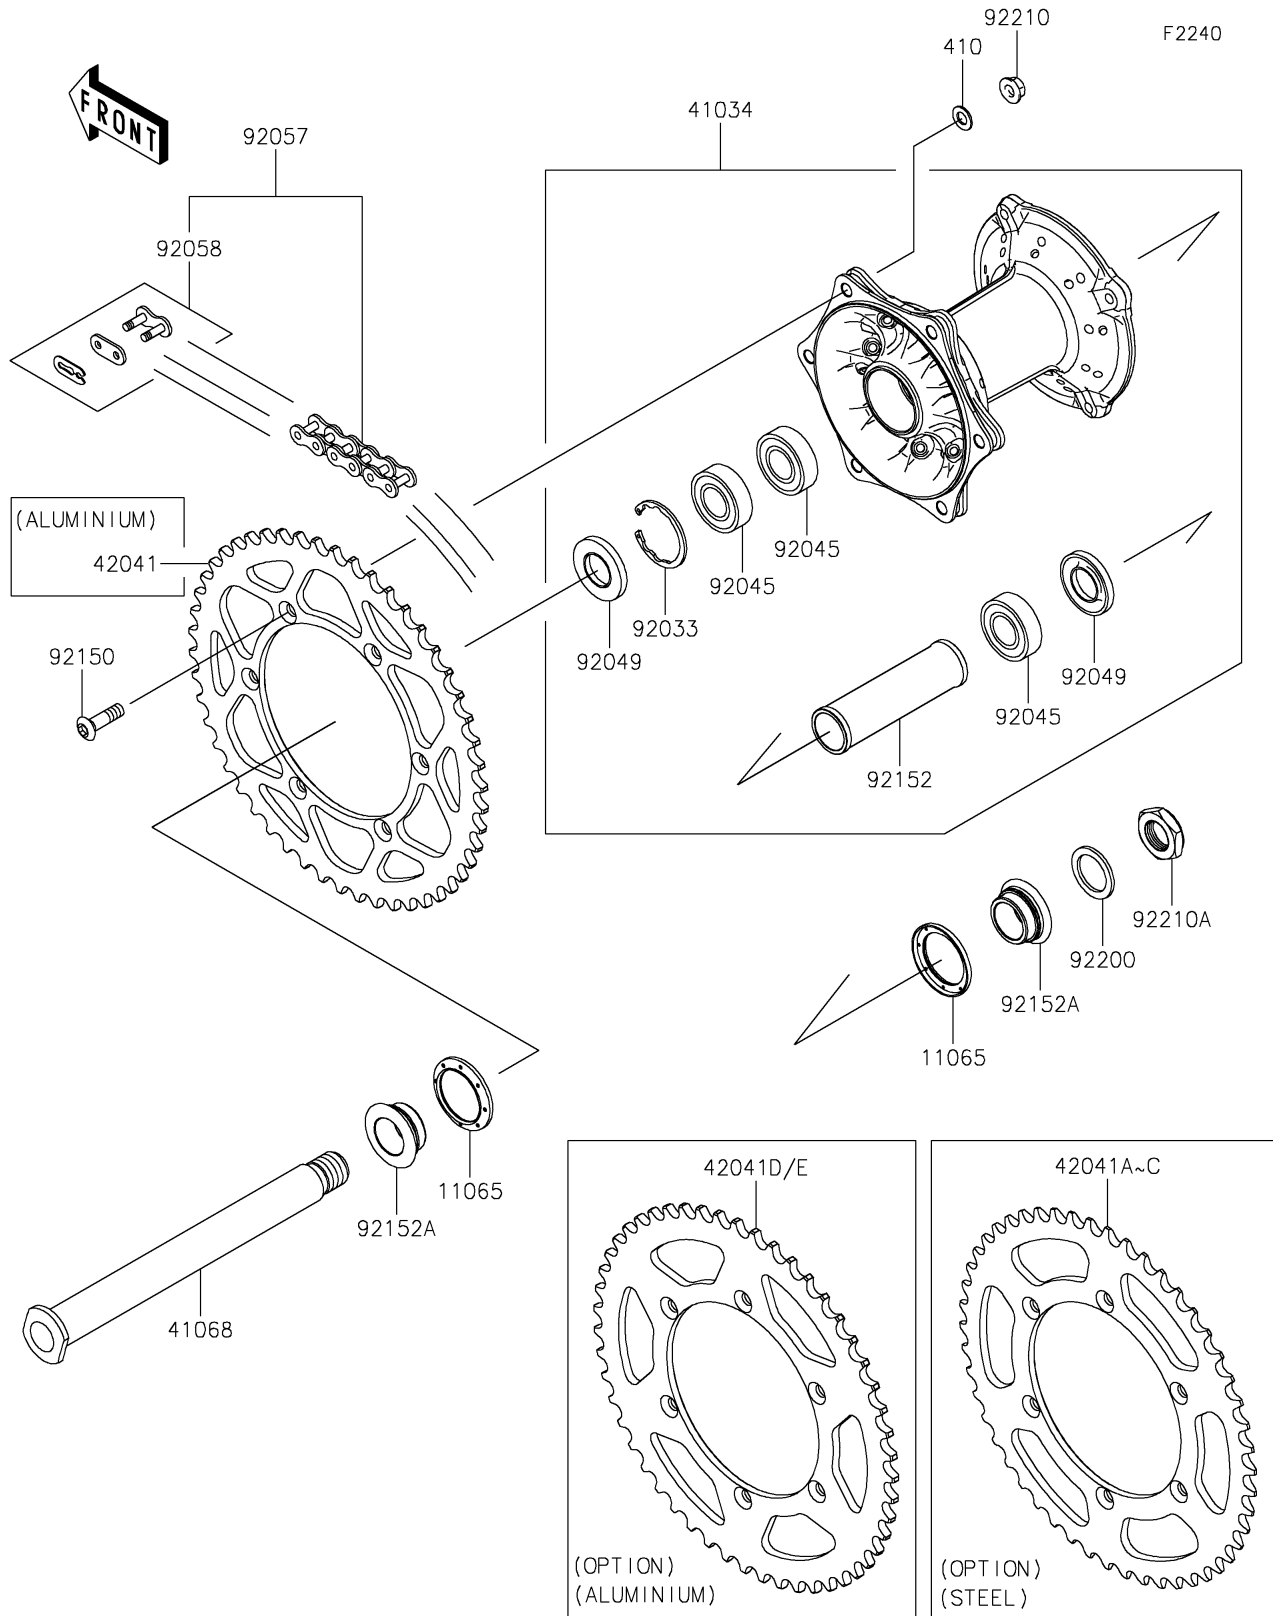

2025 KX450

PARTS DIAGRAM

Rear Hub

2025 KX450

PARTS LIST

Rear Hub

ITEM NAME

PART NUMBER

QUANTITY
