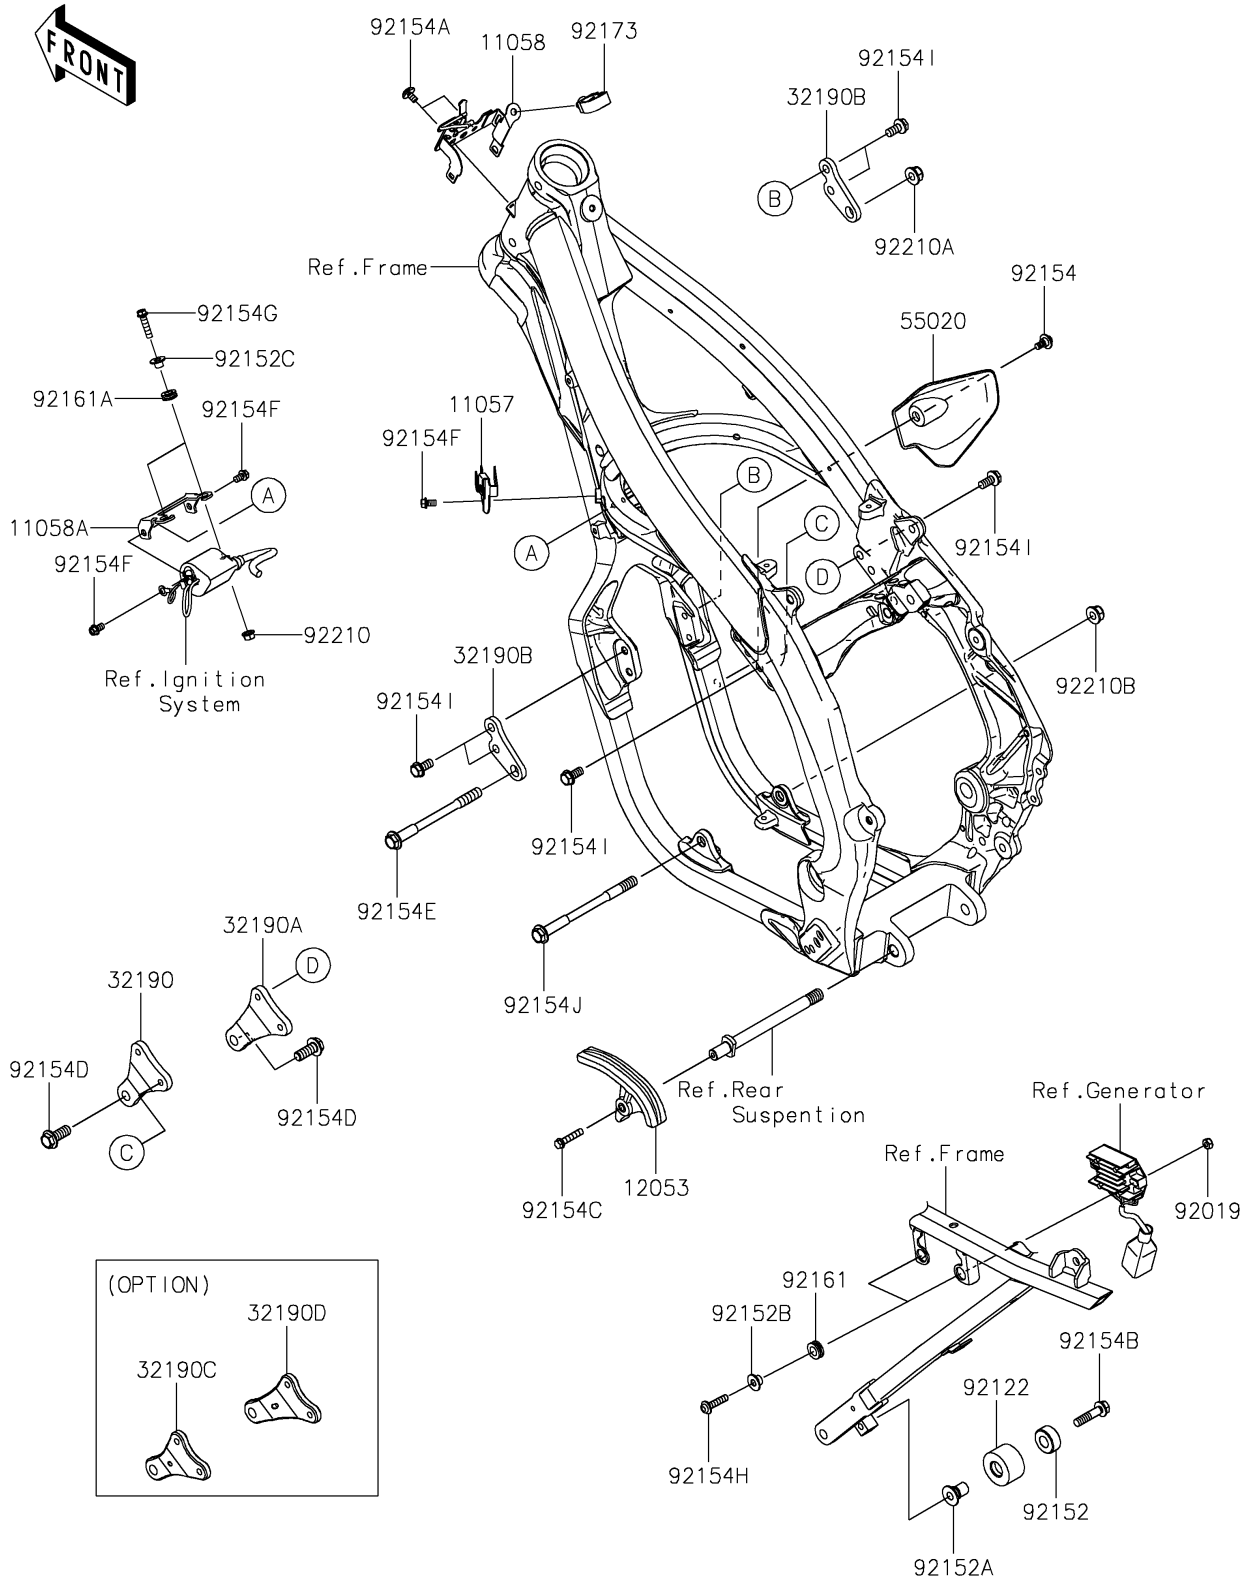

2026 KX™ 450

PARTS DIAGRAM

Frame Fittings

F2131

2026 KX™ 450

PARTS LIST

Frame Fittings

ITEM NAME

PART NUMBER

QUANTITY
