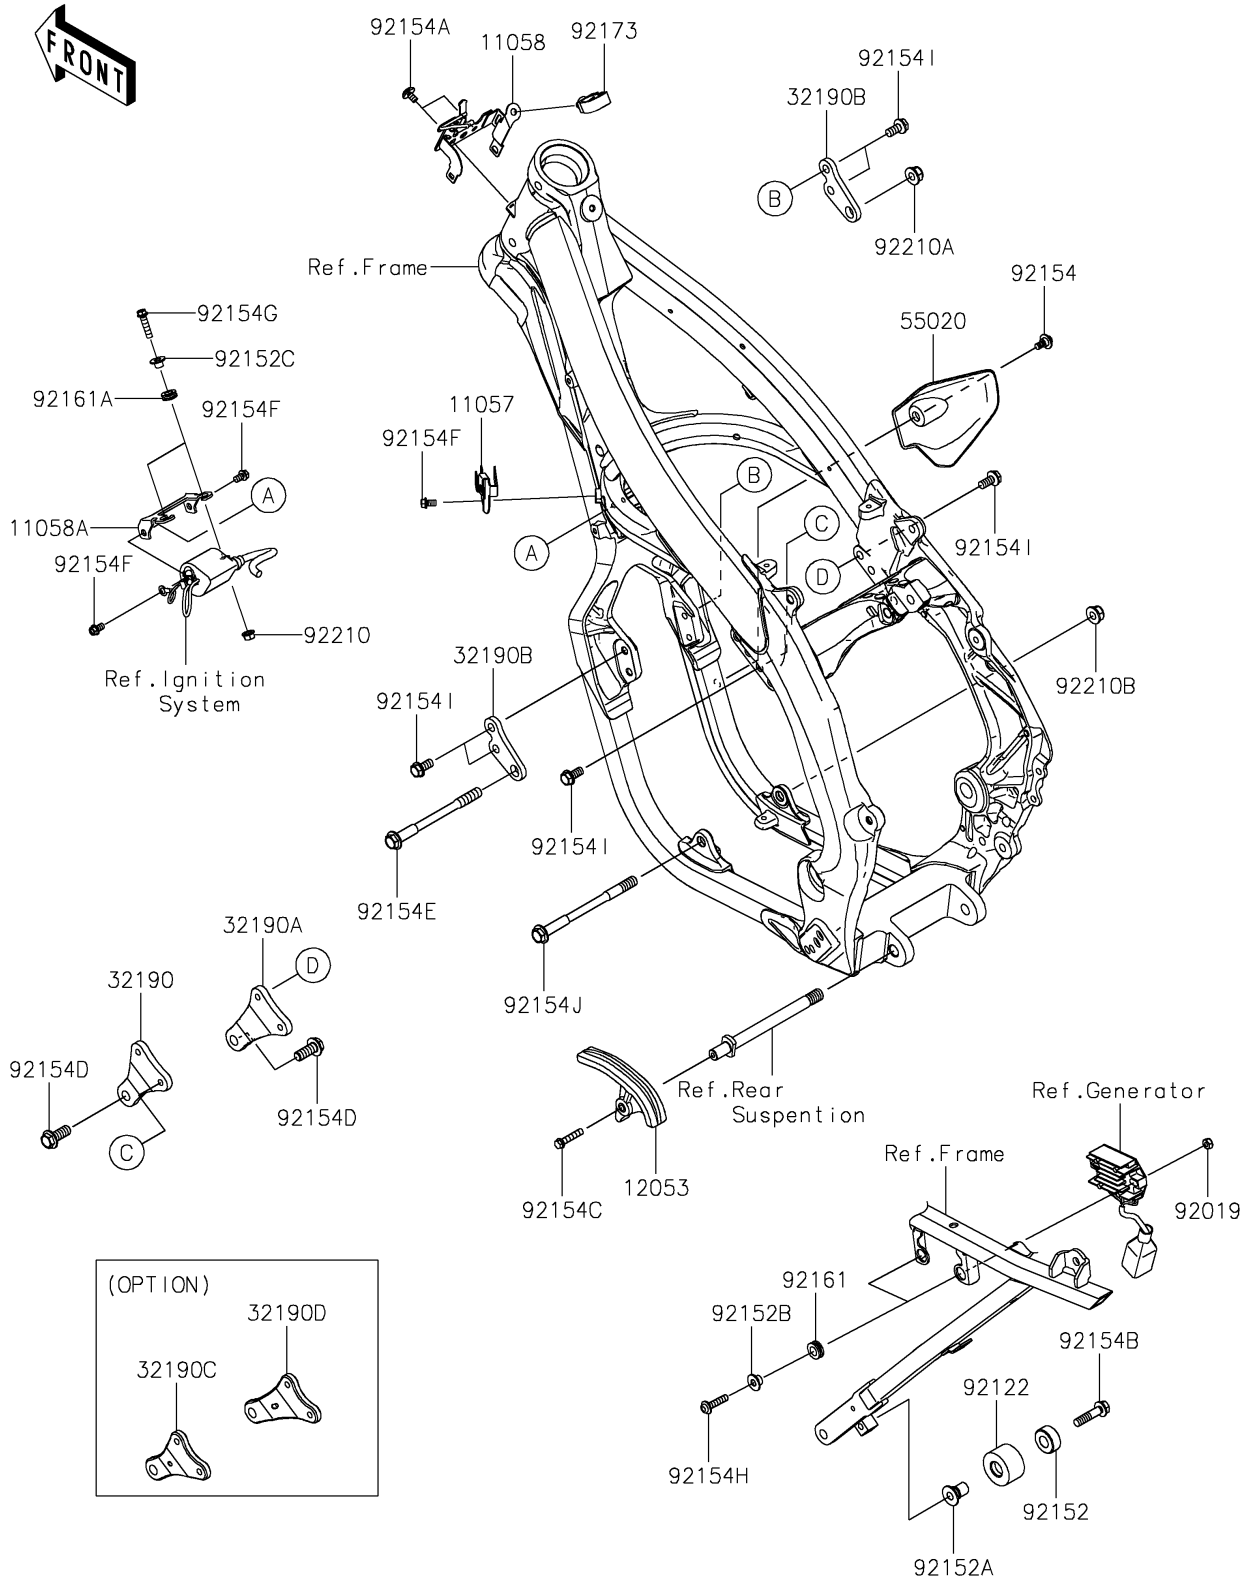

2025 KX450

PARTS DIAGRAM

Frame Fittings

F2131

2025 KX450

PARTS LIST

Frame Fittings

Kawasaki

Let the Good Times Roll®

ITEM NAME

PART NUMBER

QUANTITY
