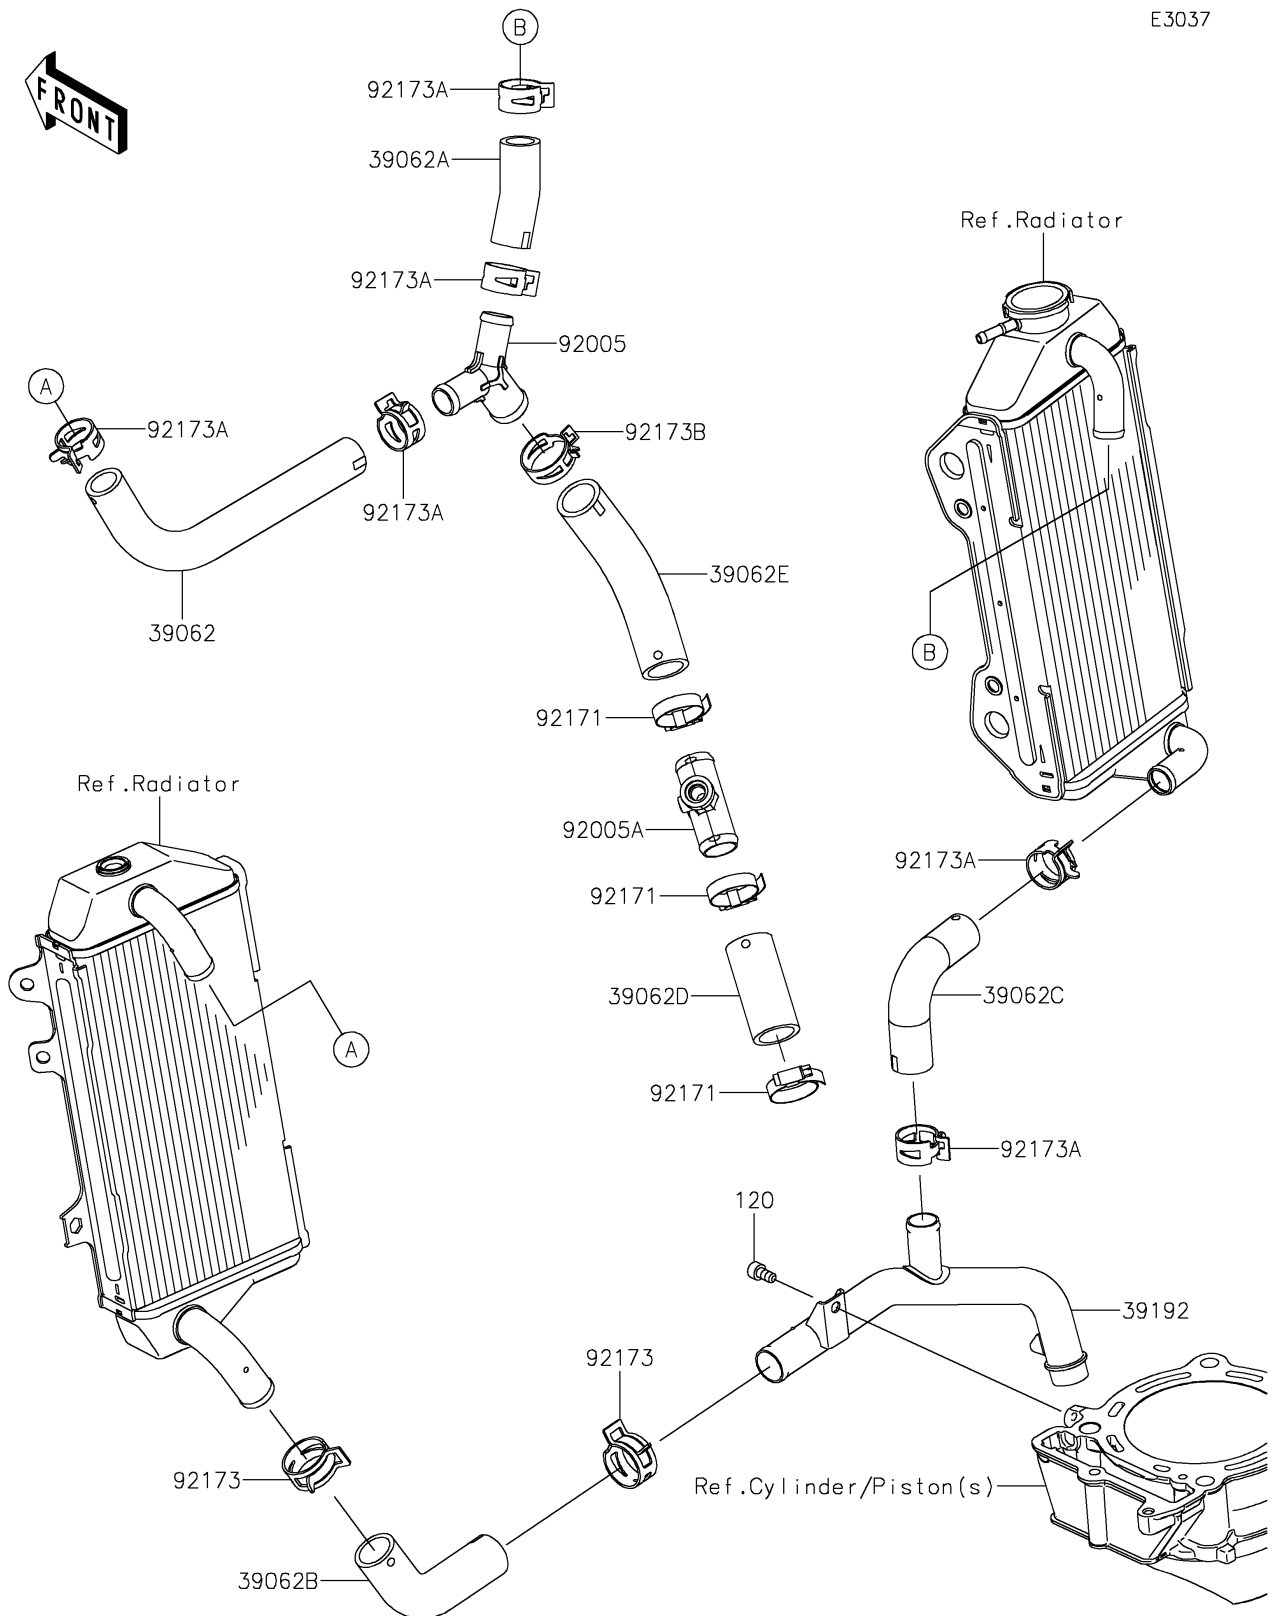

2026 KX™ 450

PARTS DIAGRAM

Water Pipe

E3037

2026 KX™ 450

PARTS LIST

Water Pipe

ITEM NAME

PART NUMBER

QUANTITY
