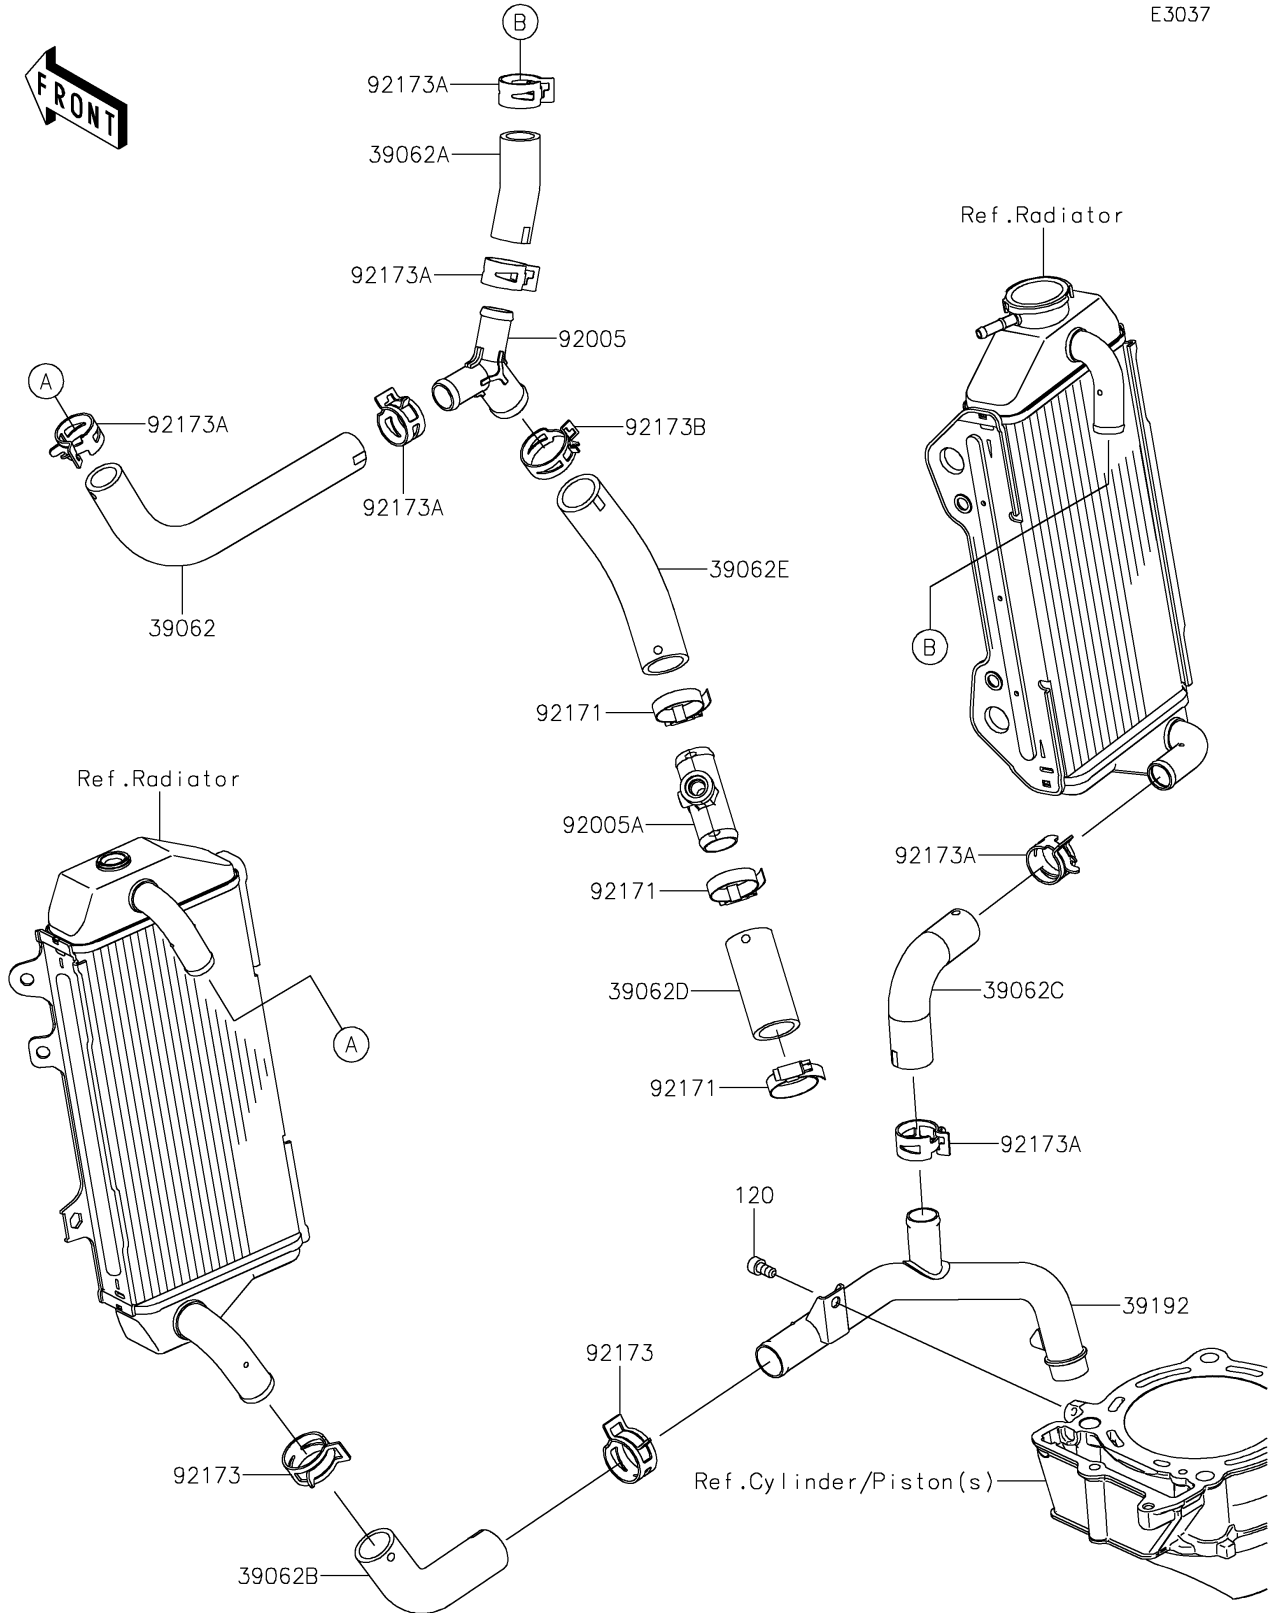

2025 KX450

PARTS DIAGRAM

Water Pipe

E3037

2025 KX450

PARTS LIST

Water Pipe

ITEM NAME

PART NUMBER

QUANTITY
