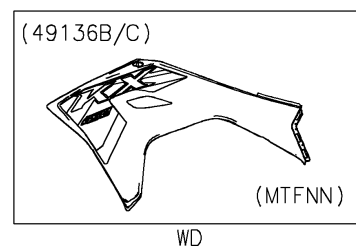

2026 KX™ 450

PARTS DIAGRAM

Engine Shrouds

E3036

2026 KX™ 450

PARTS LIST

Engine Shrouds

ITEM NAME

PART NUMBER

QUANTITY
