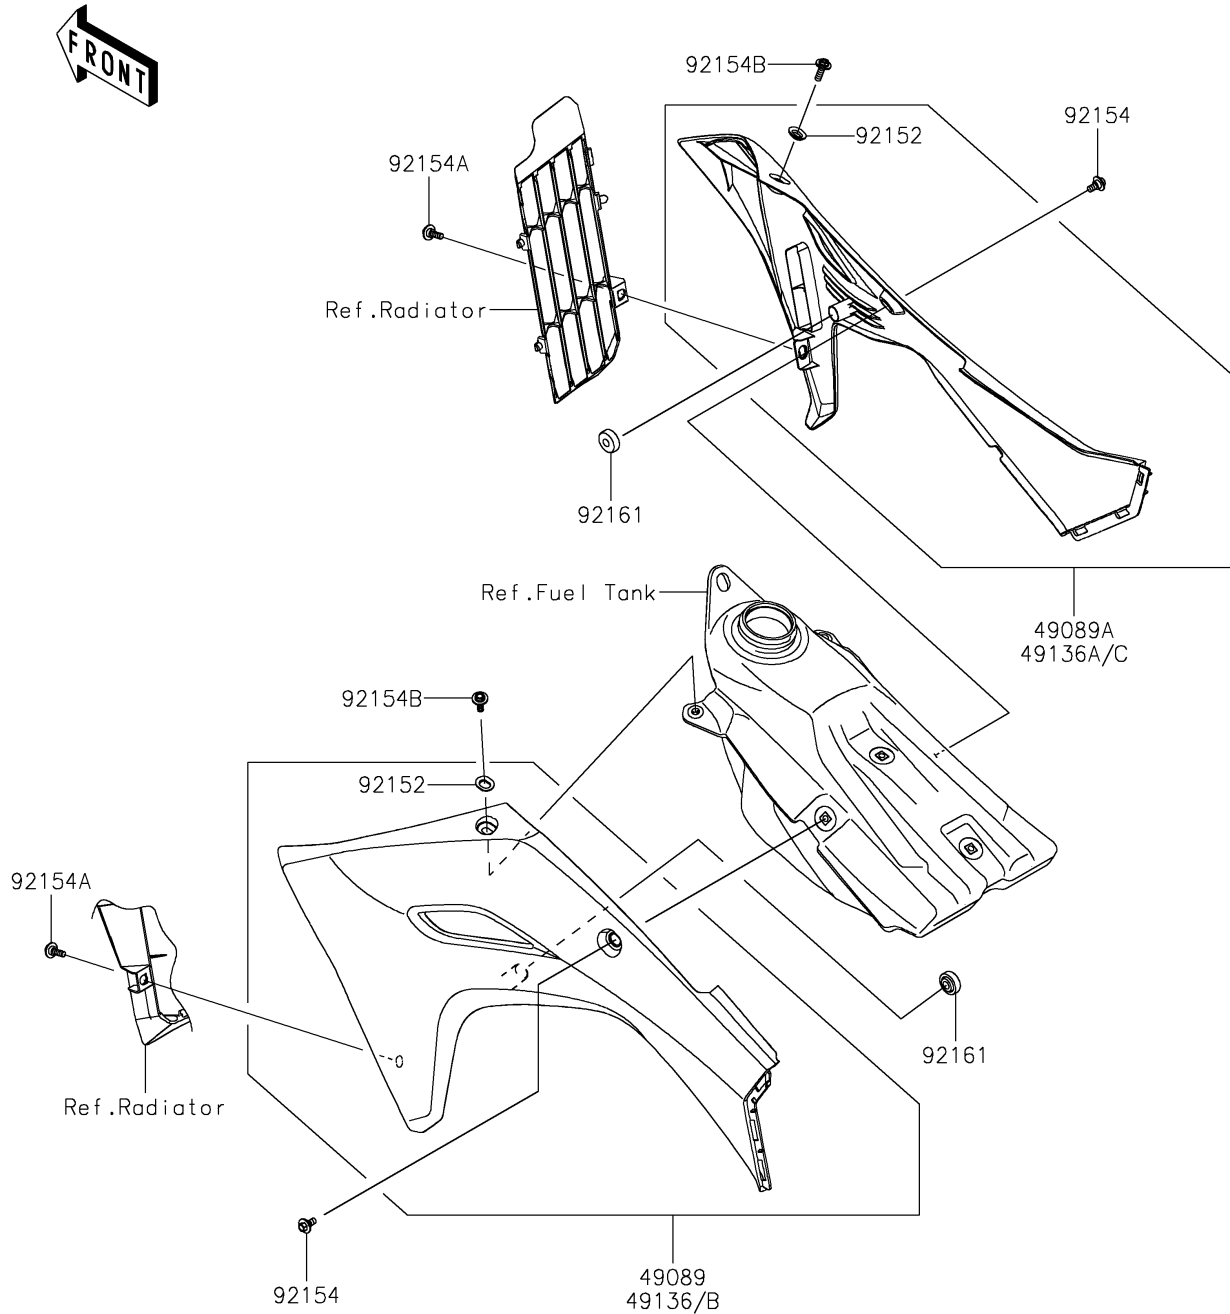

2026 KX™ 450

PARTS DIAGRAM

Engine Shrouds

E3036

2026 KX™ 450

PARTS LIST

Engine Shrouds

ITEM NAME

PART NUMBER

QUANTITY
