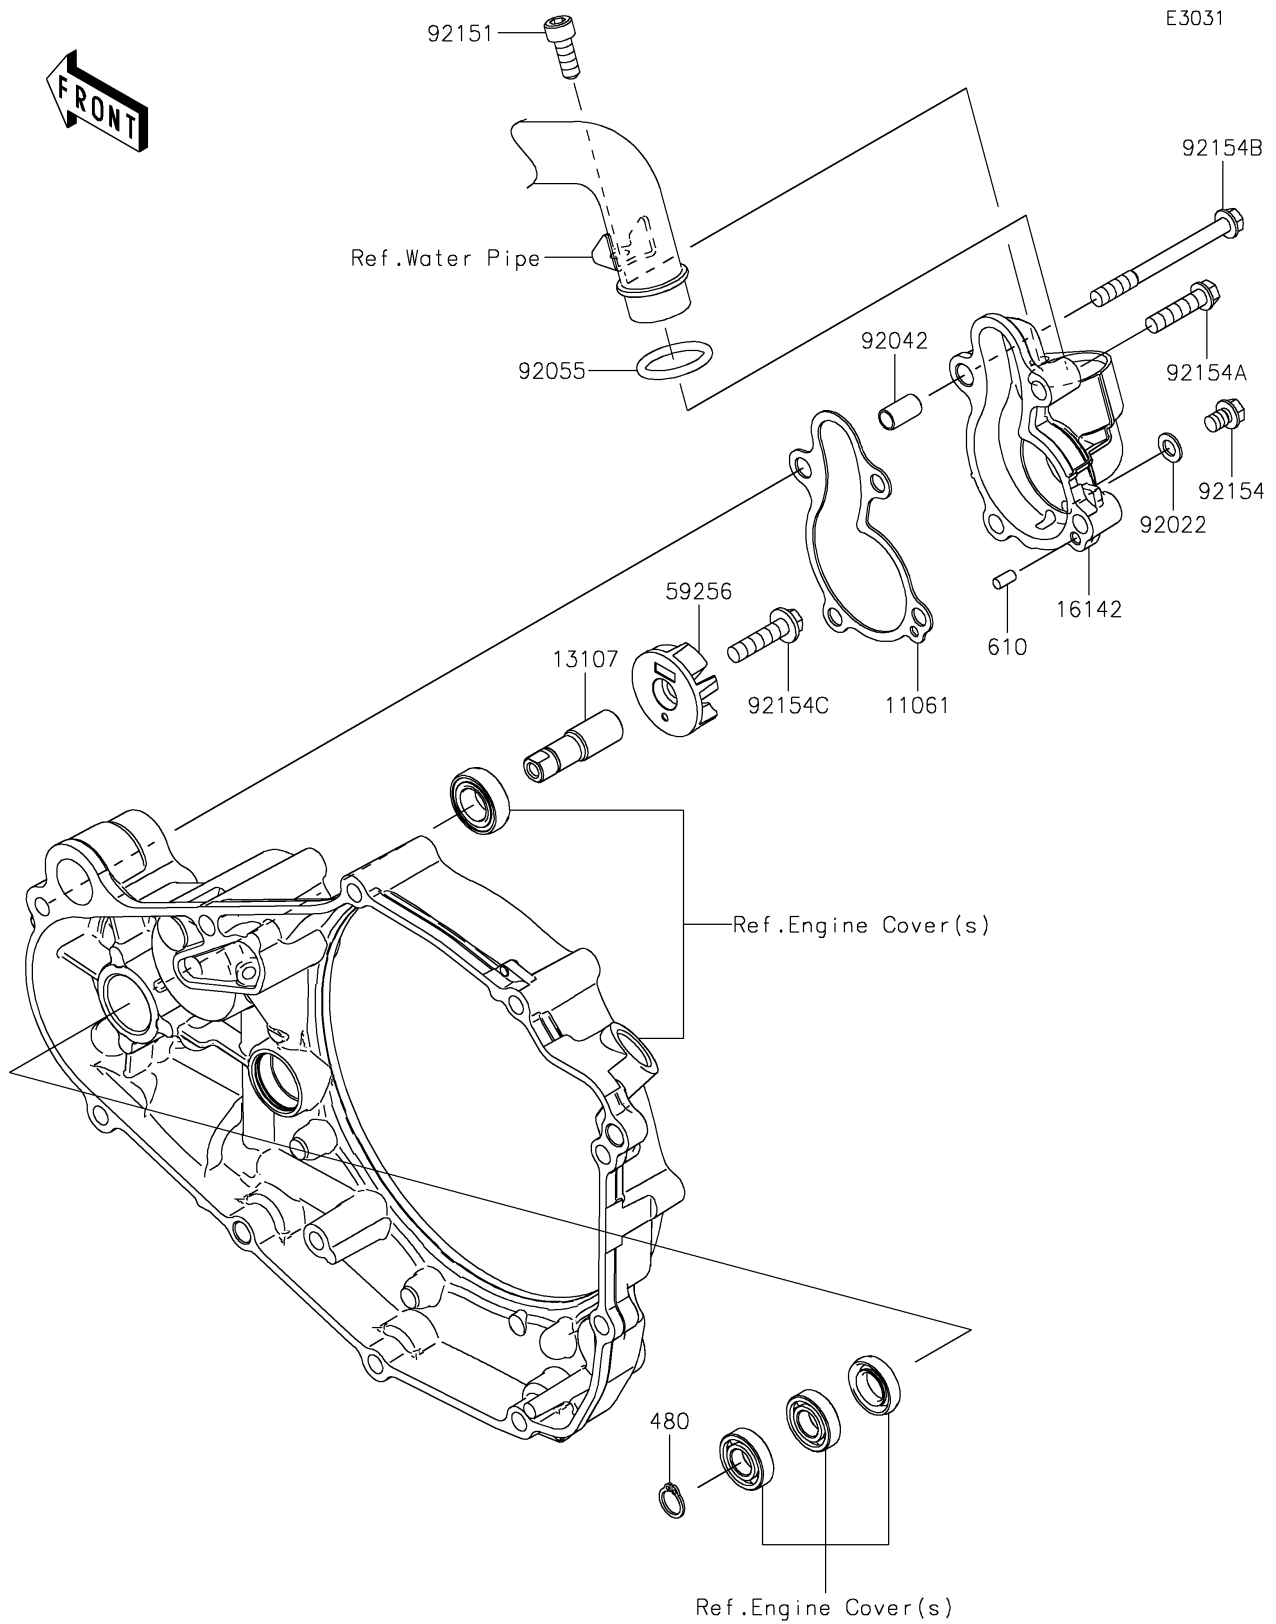

2026 KX™ 450

PARTS DIAGRAM

Water Pump

2026 KX™ 450

PARTS LIST

Water Pump

Kawasaki

Let the Good Times Roll®

ITEM NAME

PART NUMBER

QUANTITY
