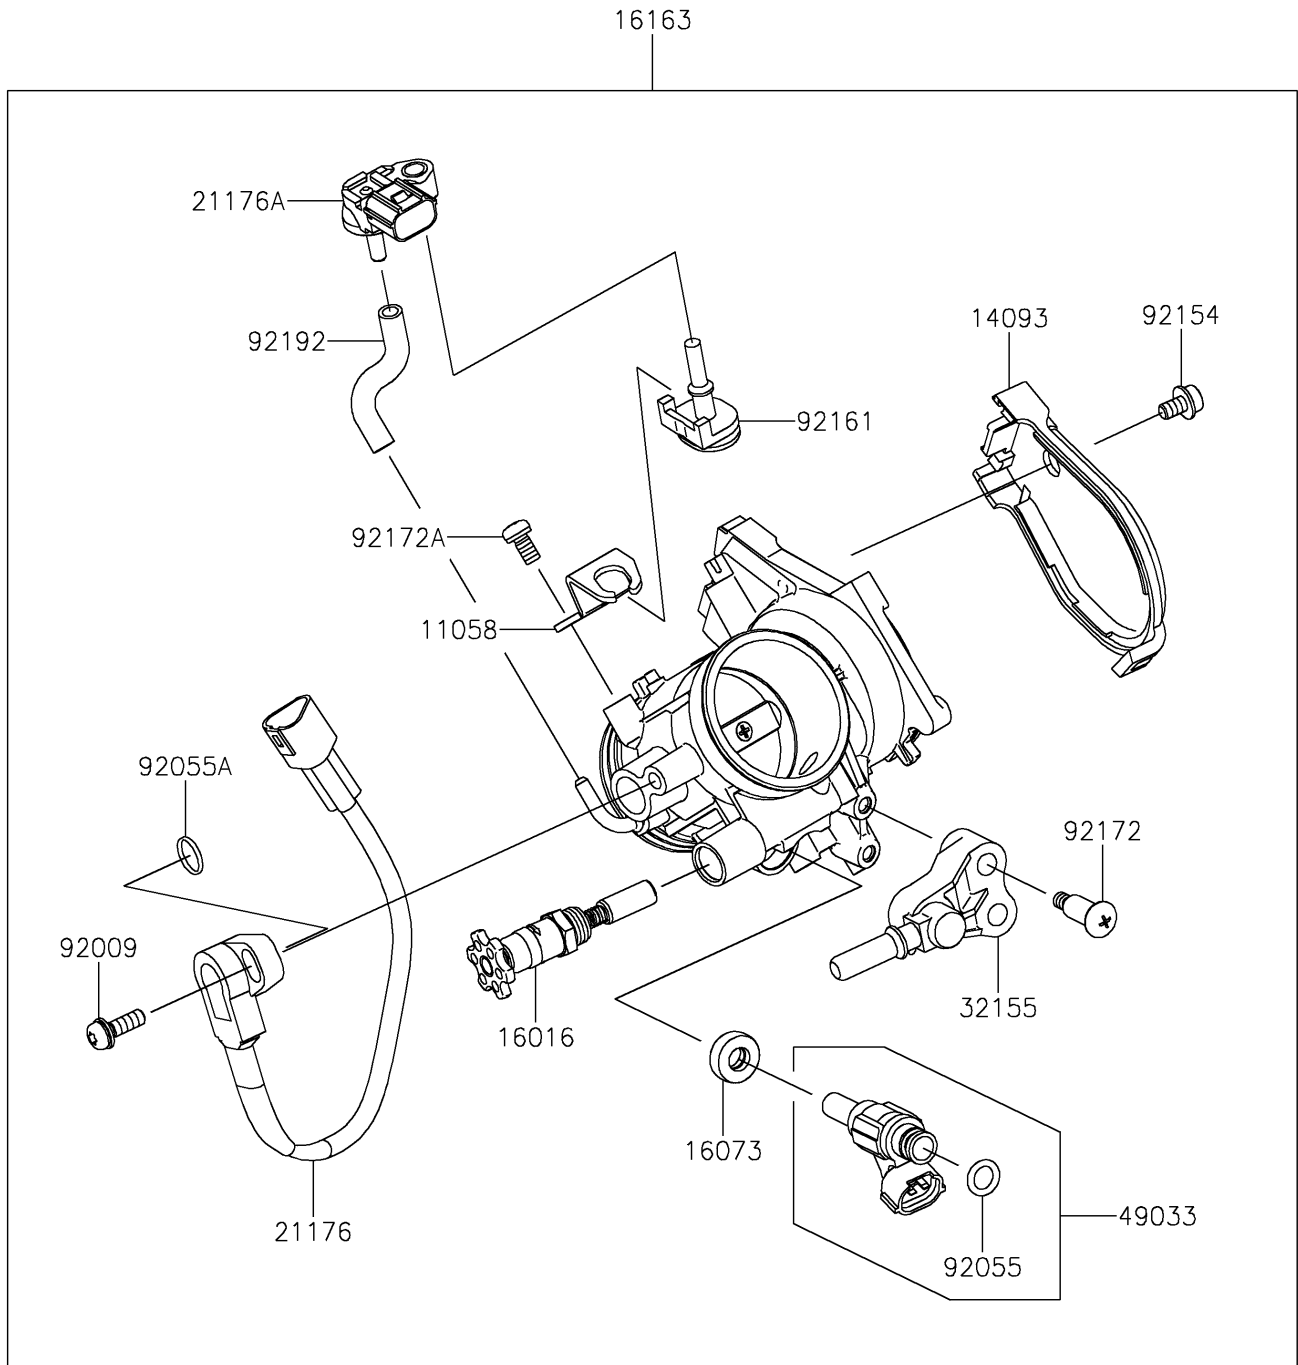

2026 KX™ 450

PARTS DIAGRAM

Throttle

E1510

2026 KX™ 450

PARTS LIST

Throttle

Kawasaki

Let the Good Times Roll®

ITEM NAME

PART NUMBER

QUANTITY
