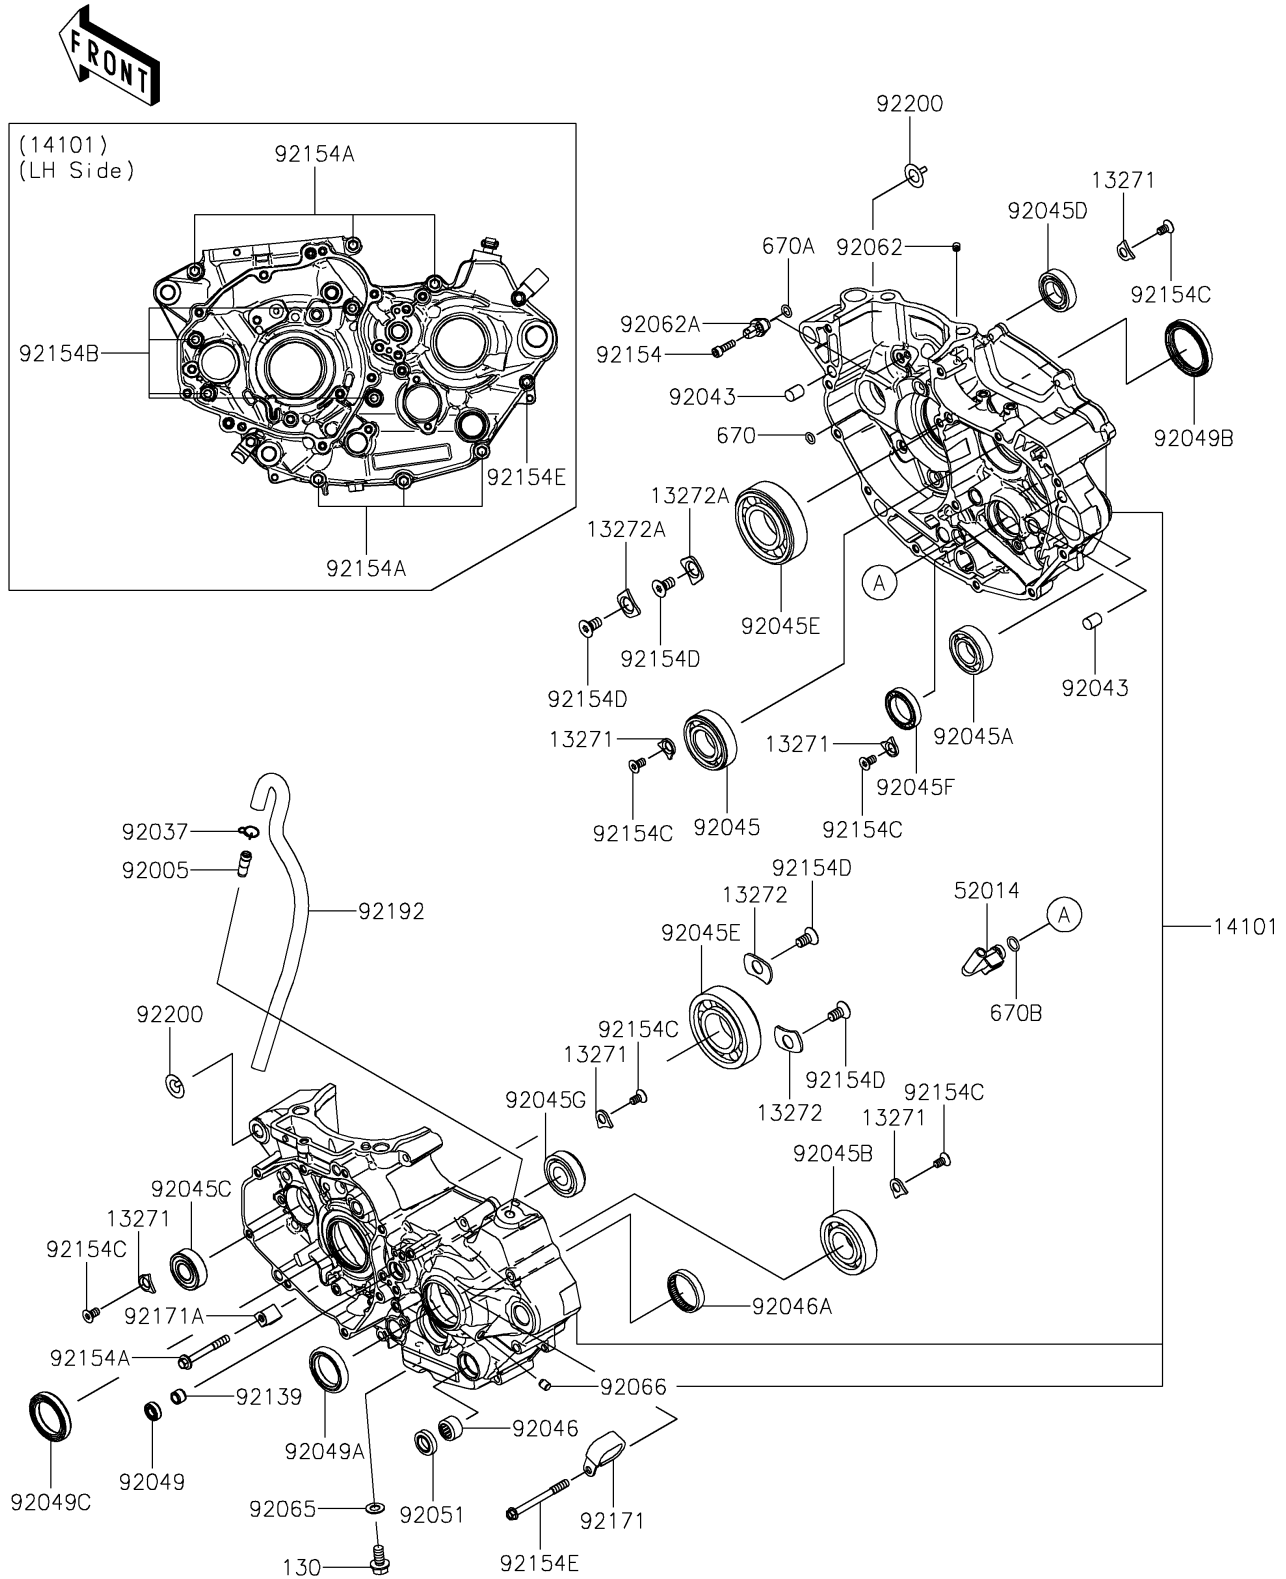

2025 KX450

PARTS DIAGRAM

Crankcase

E1411

2025 KX450

PARTS LIST

Crankcase

Kawasaki

Let the Good Times Roll®

ITEM NAME

PART NUMBER

QUANTITY
