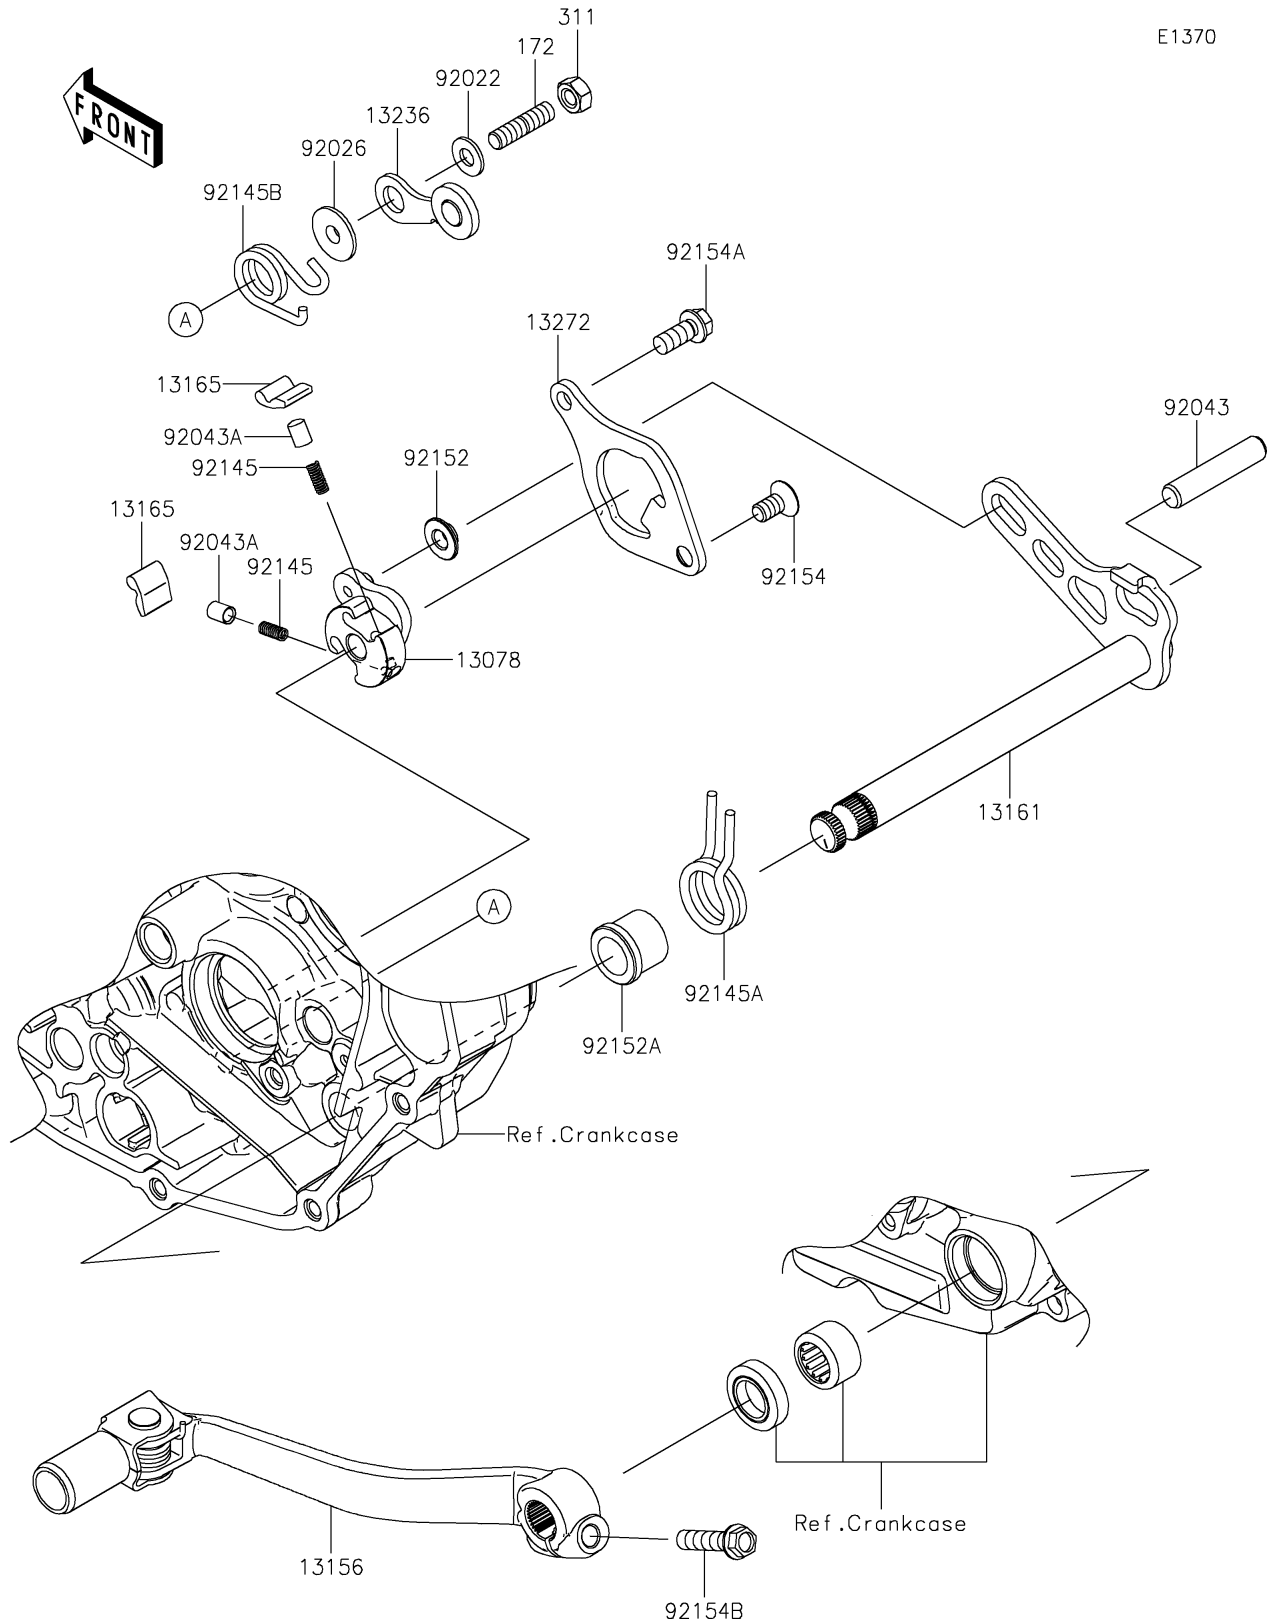

2026 KX™ 450

PARTS DIAGRAM

Gear Change Mechanism

E1370

2026 KX™ 450

PARTS LIST

Gear Change Mechanism

ITEM NAME

PART NUMBER

QUANTITY
