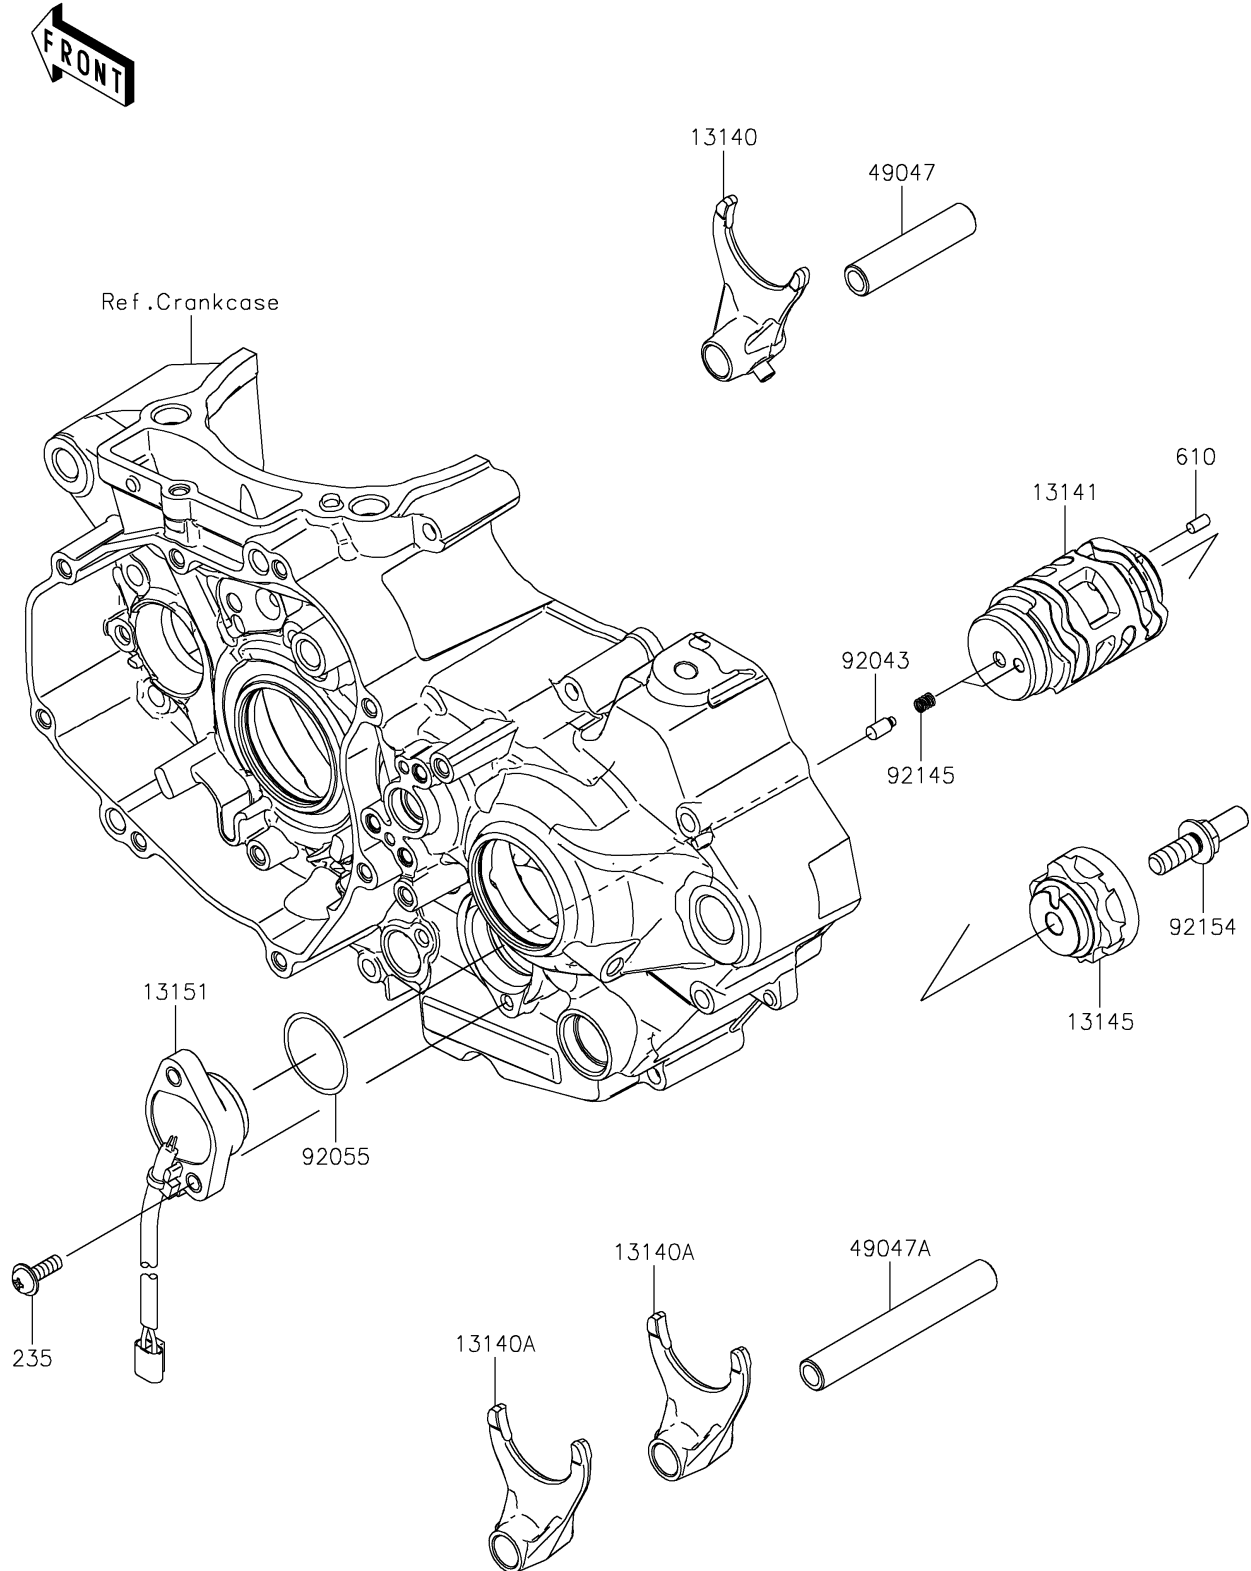

2025 KX450

PARTS DIAGRAM

Gear Change Drum/Shift Fork(s)

E1362

2025 KX450

PARTS LIST

Gear Change Drum/Shift Fork(s)

ITEM NAME

PART NUMBER

QUANTITY
