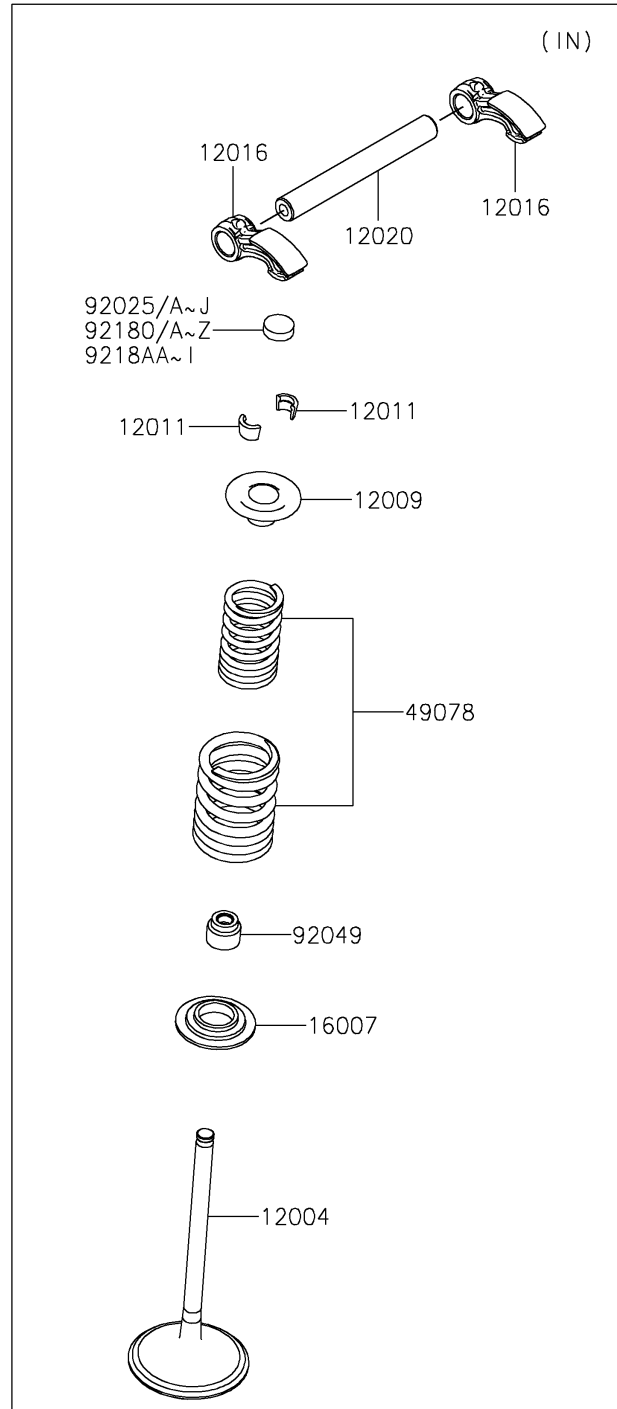

2026 KX™ 450

PARTS DIAGRAM

Valve(s)

E1210

2026 KX™ 450

PARTS LIST

Valve(s)

Kawasaki

Let the Good Times Roll®

ITEM NAME

PART NUMBER

QUANTITY
