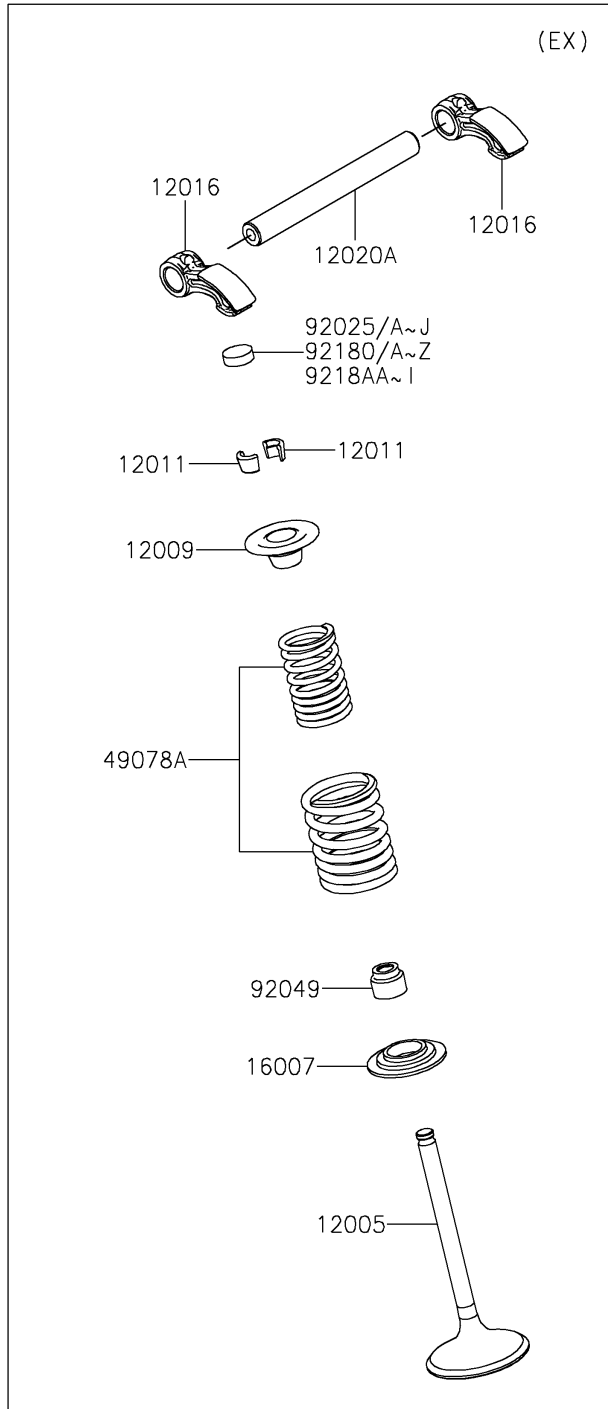

2026 KX™ 450

PARTS DIAGRAM

Valve(s)

E1210

2026 KX™ 450

PARTS LIST

Valve(s)

Kawasaki

Let the Good Times Roll®

ITEM NAME

PART NUMBER

QUANTITY
