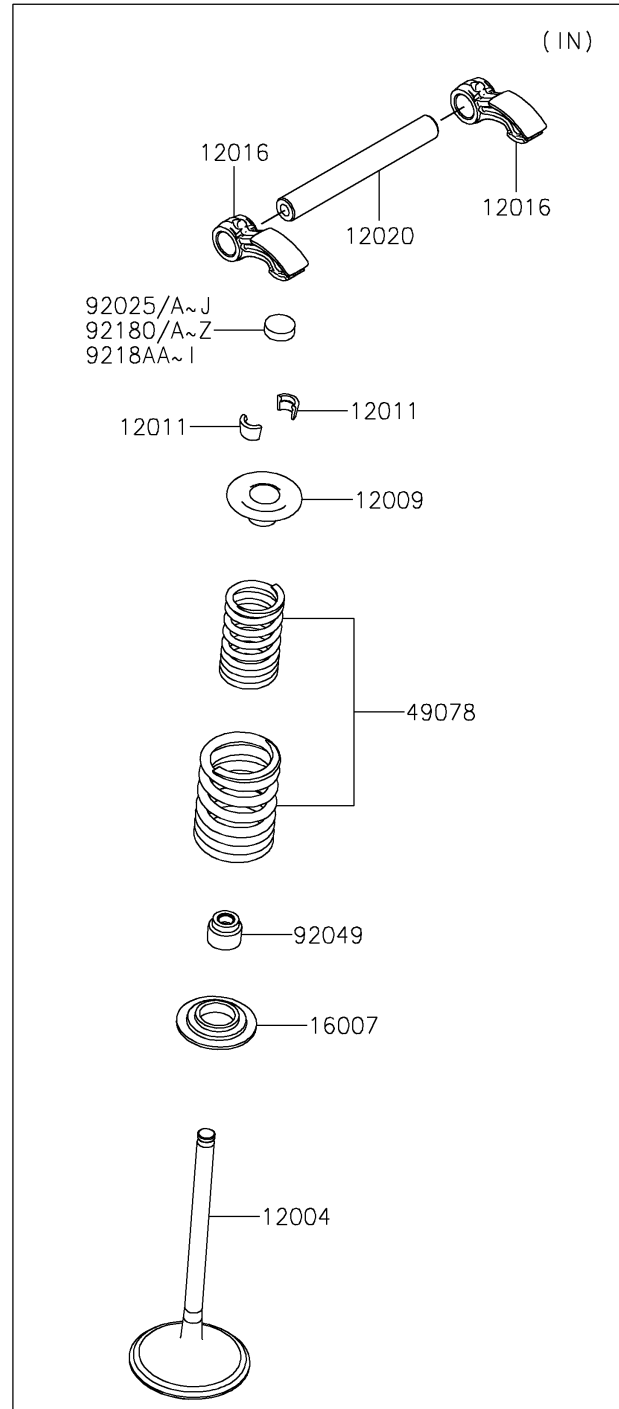

2025 KX450

PARTS DIAGRAM

Valve(s)

E1210

2025 KX450

PARTS LIST

Valve(s)

ITEM NAME

PART NUMBER

QUANTITY
