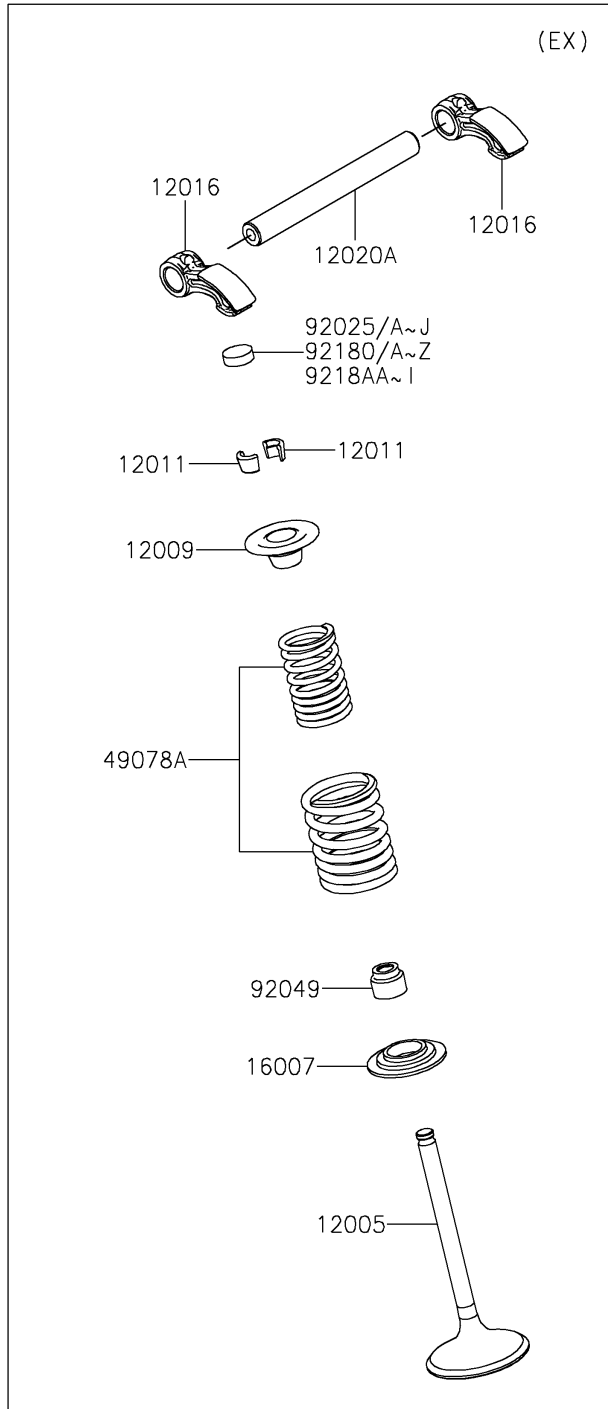

2025 KX450

PARTS DIAGRAM

Valve(s)

E1210

2025 KX450

PARTS LIST

Valve(s)

ITEM NAME

PART NUMBER

QUANTITY
