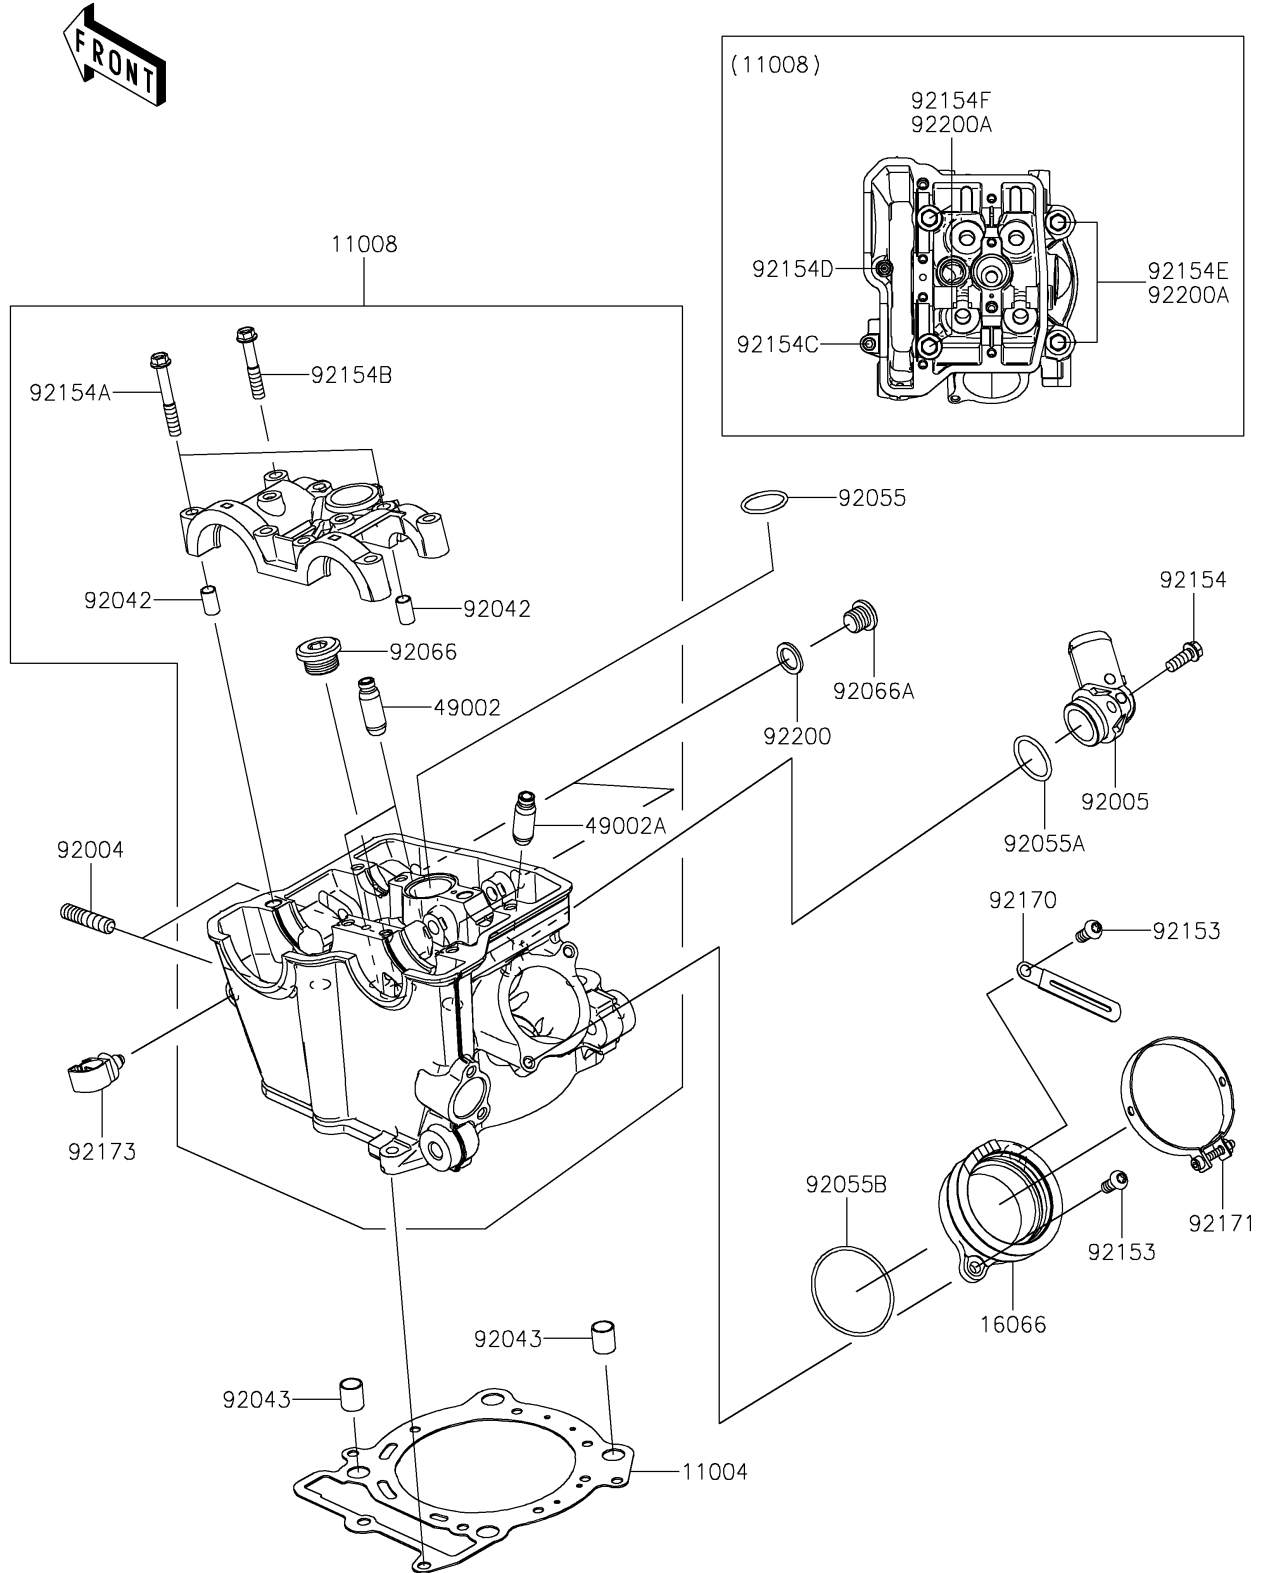

2026 KX™ 450

PARTS DIAGRAM

Cylinder Head

E1111

2026 KX™ 450

PARTS LIST

Cylinder Head

ITEM NAME

PART NUMBER

QUANTITY
