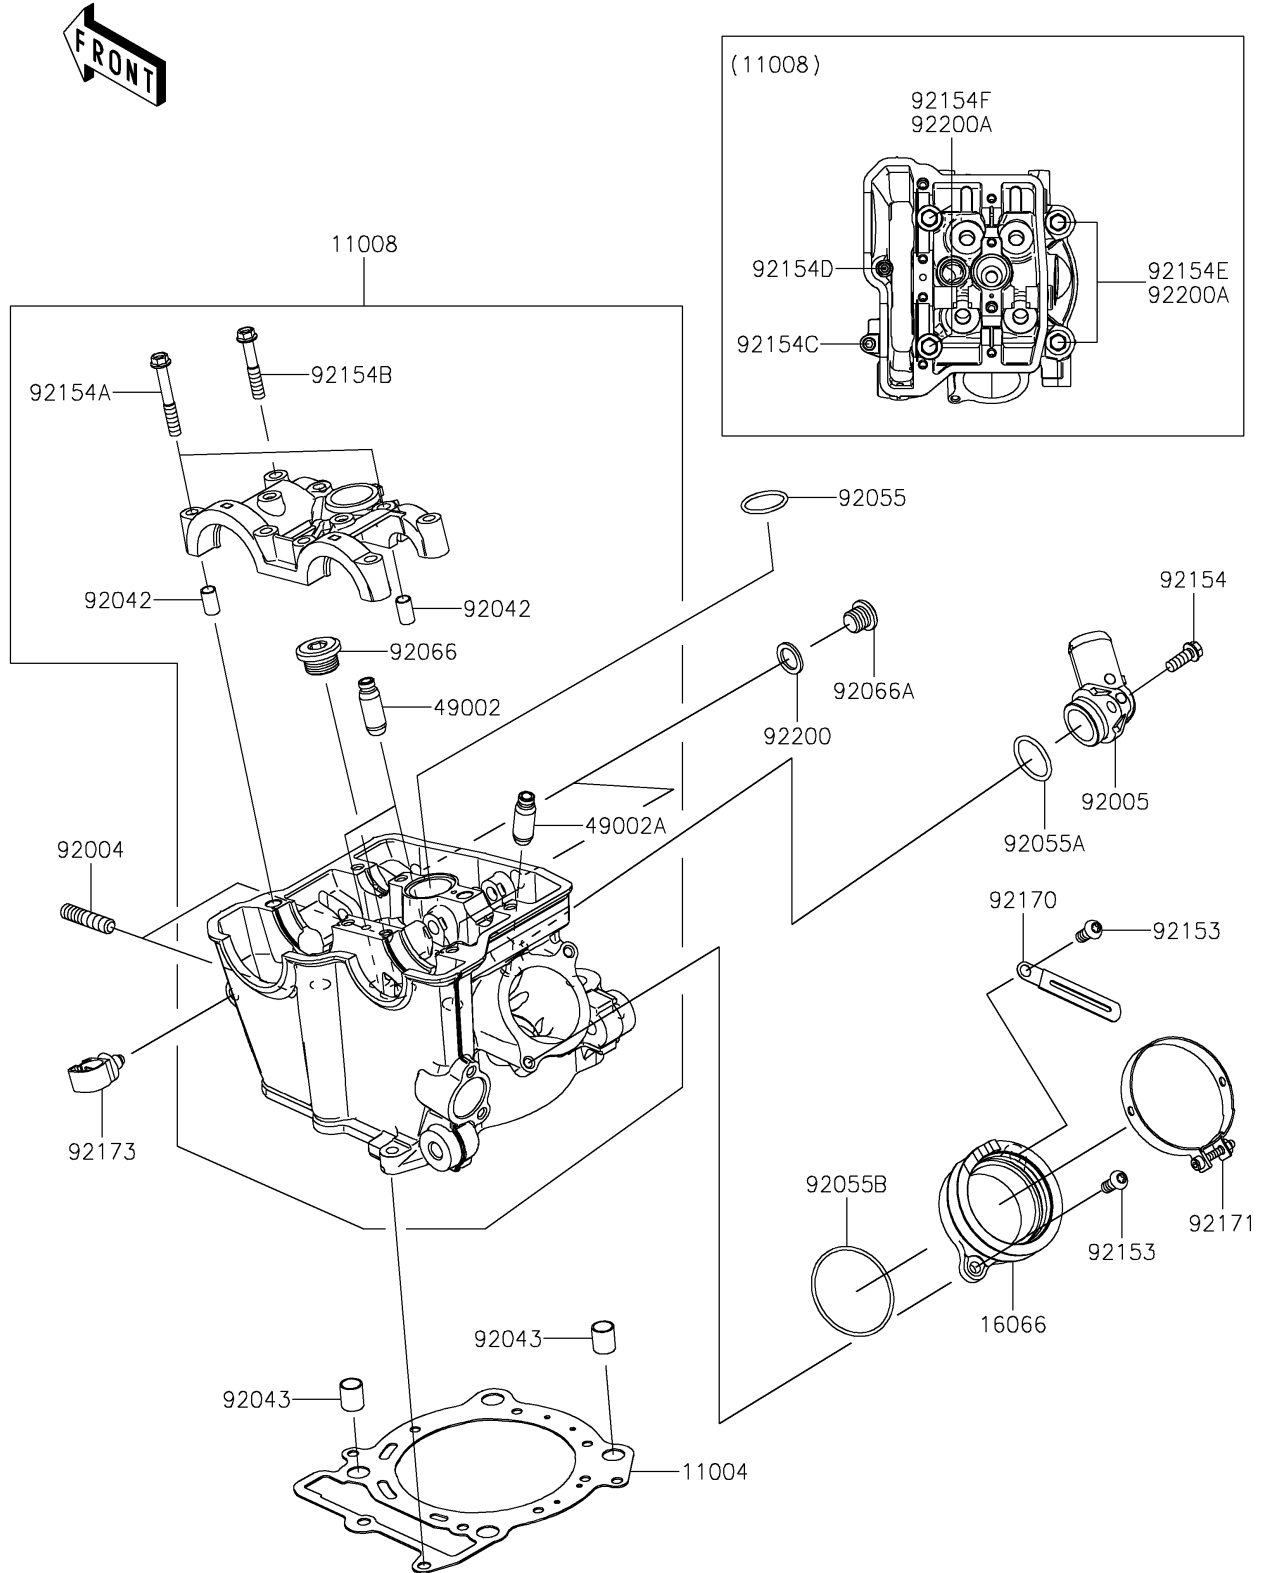

2025 KX450

PARTS DIAGRAM

Cylinder Head

E1111

2025 KX450

PARTS LIST

Cylinder Head

Kawasaki

Let the Good Times Roll®

ITEM NAME

PART NUMBER

QUANTITY
