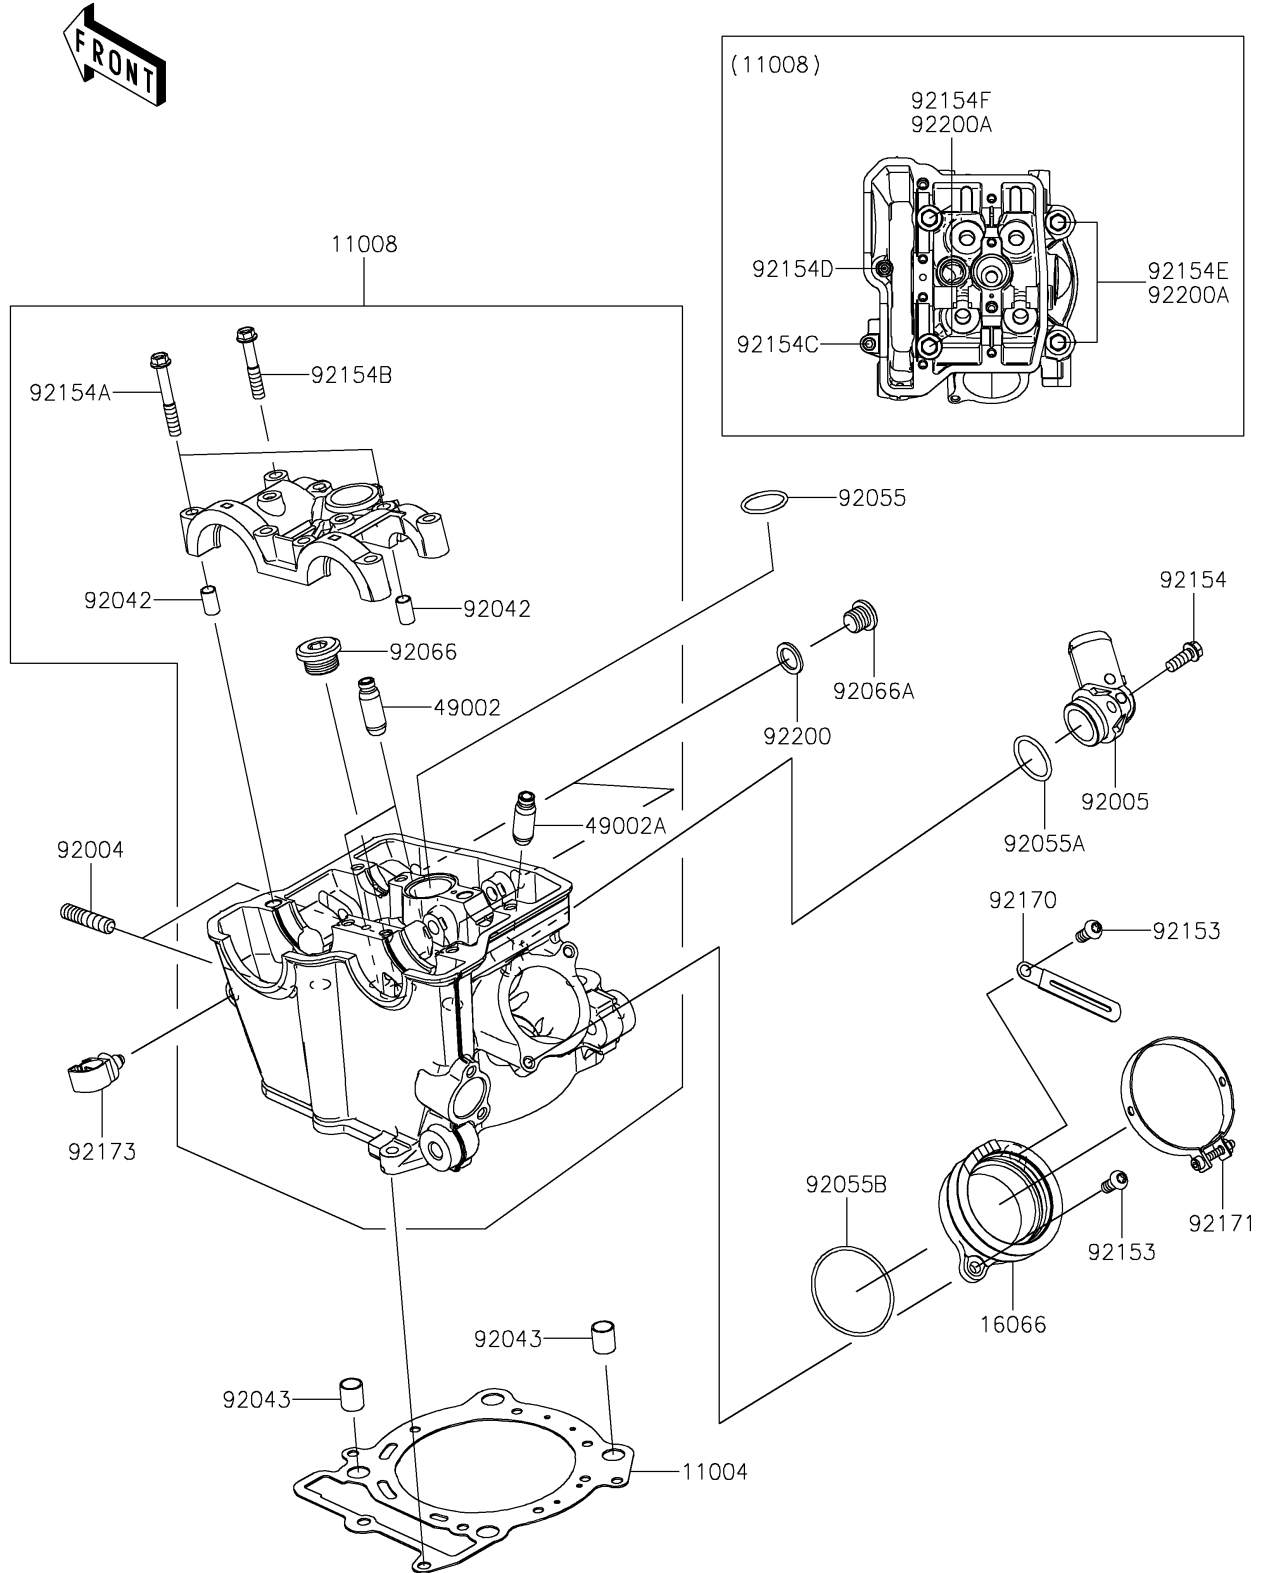

2025 KX450

PARTS DIAGRAM

Cylinder Head

E1111

2025 KX450

PARTS LIST

Cylinder Head

Kawasaki

Let the Good Times Roll®

ITEM NAME

PART NUMBER

QUANTITY
