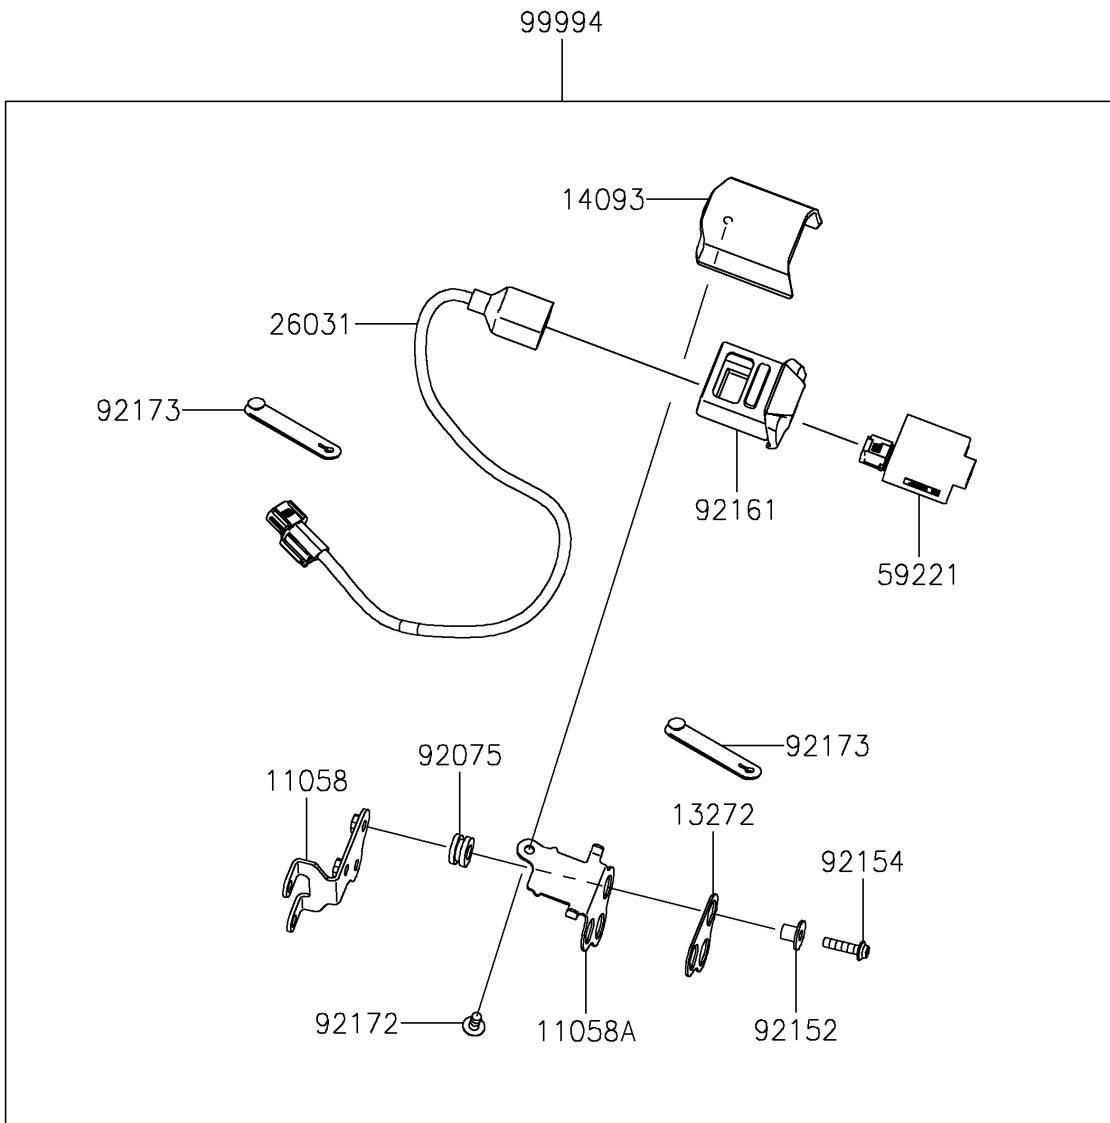

2024 Z7 HYBRID ABS

PARTS DIAGRAM

Accessory(USB Output)

F2910A

2024 Z7 HYBRID ABS

PARTS LIST

Accessory(USB Output)

ITEM NAME

PART NUMBER

QUANTITY
