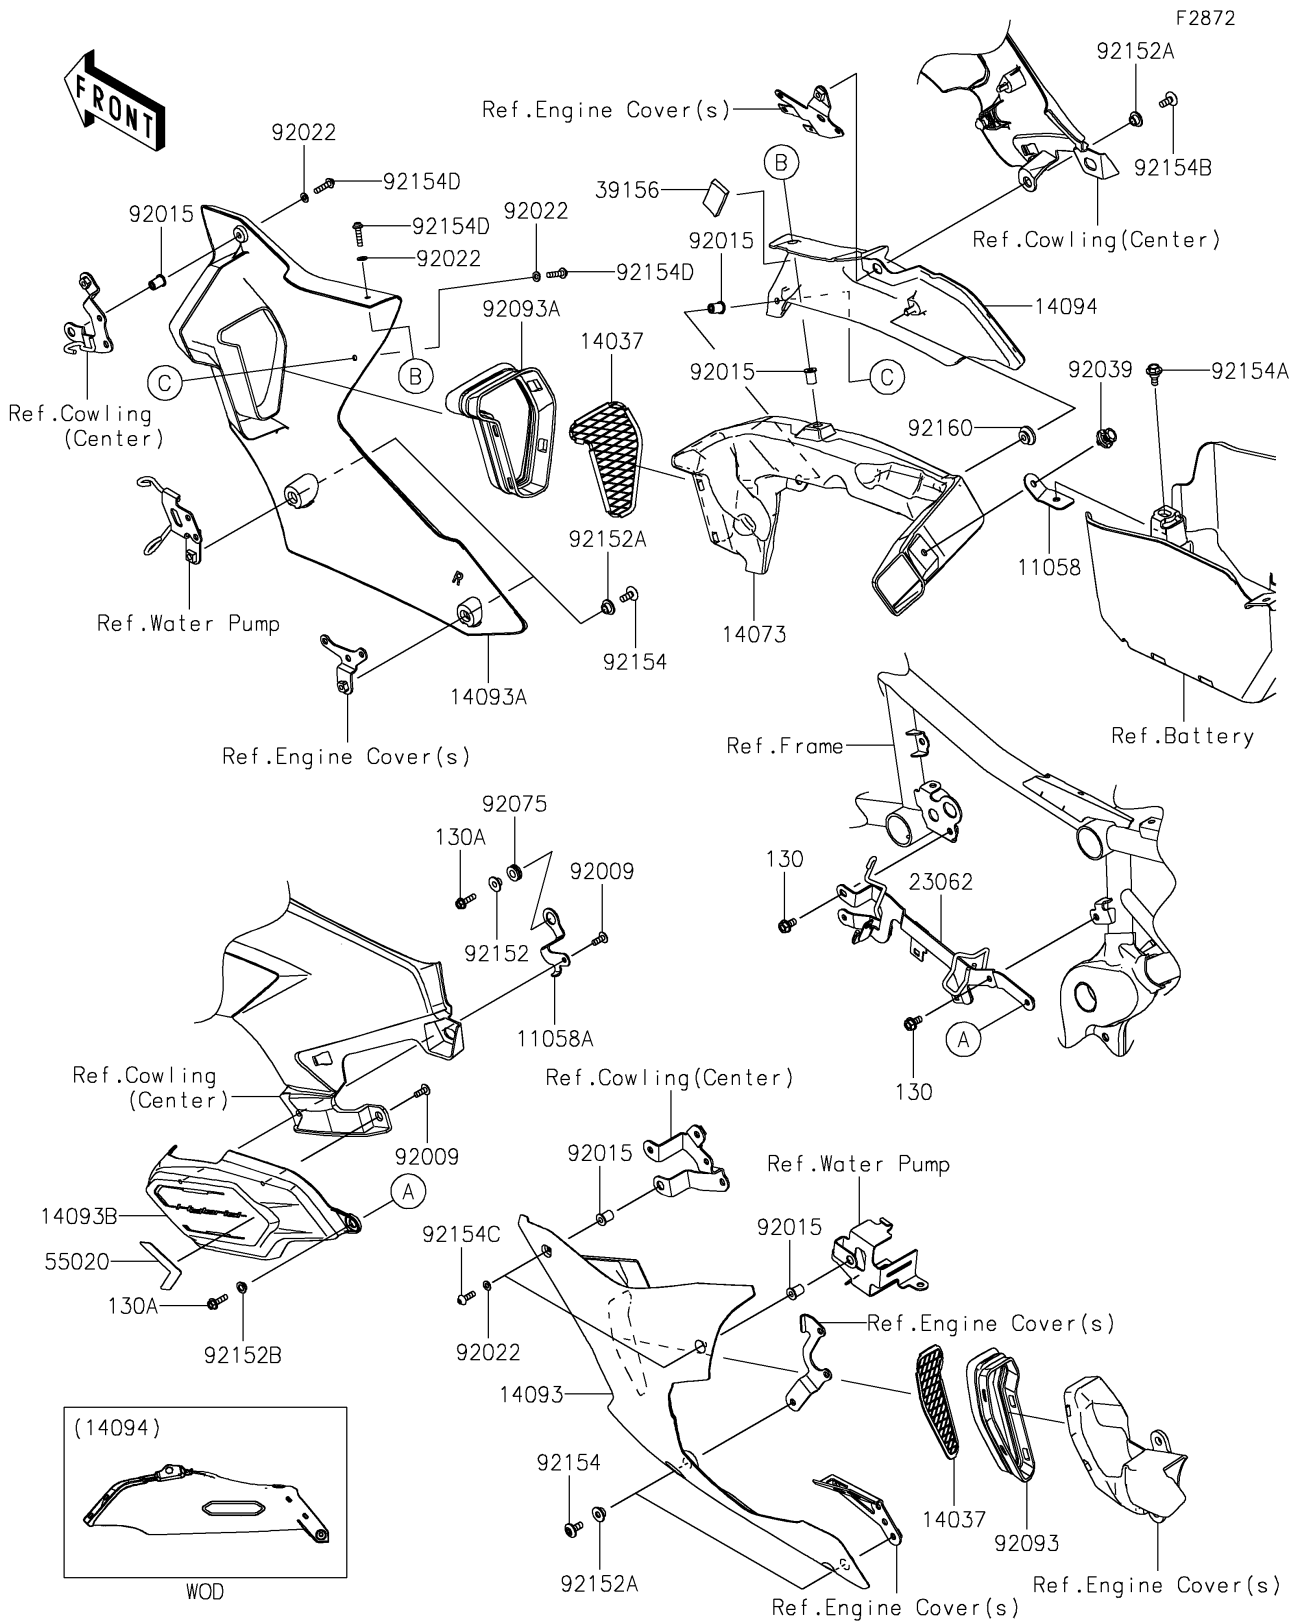

2024 Z7 HYBRID ABS

PARTS DIAGRAM

Cowling Lower

2024 Z7 HYBRID ABS

PARTS LIST

Cowling Lowers

ITEM NAME	PART NUMBER	QUANTITY
-----------	-------------	----------
