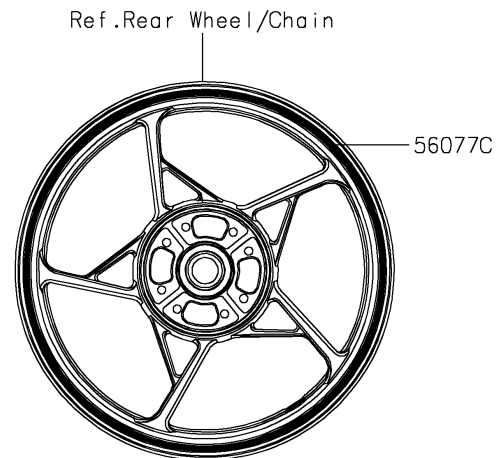

2024 Z7 HYBRID ABS

PARTS DIAGRAM

Decals

F2861

2024 Z7 HYBRID ABS

PARTS LIST

Decals

ITEM NAME

PART NUMBER

QUANTITY
