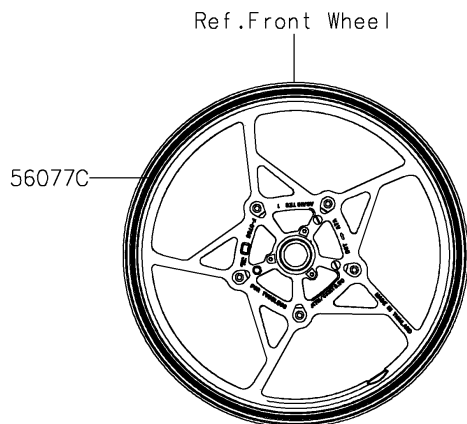

2024 Z7 HYBRID ABS

PARTS DIAGRAM

Decals

F2861

2024 Z7 HYBRID ABS

PARTS LIST

Decals

ITEM NAME

PART NUMBER

QUANTITY
