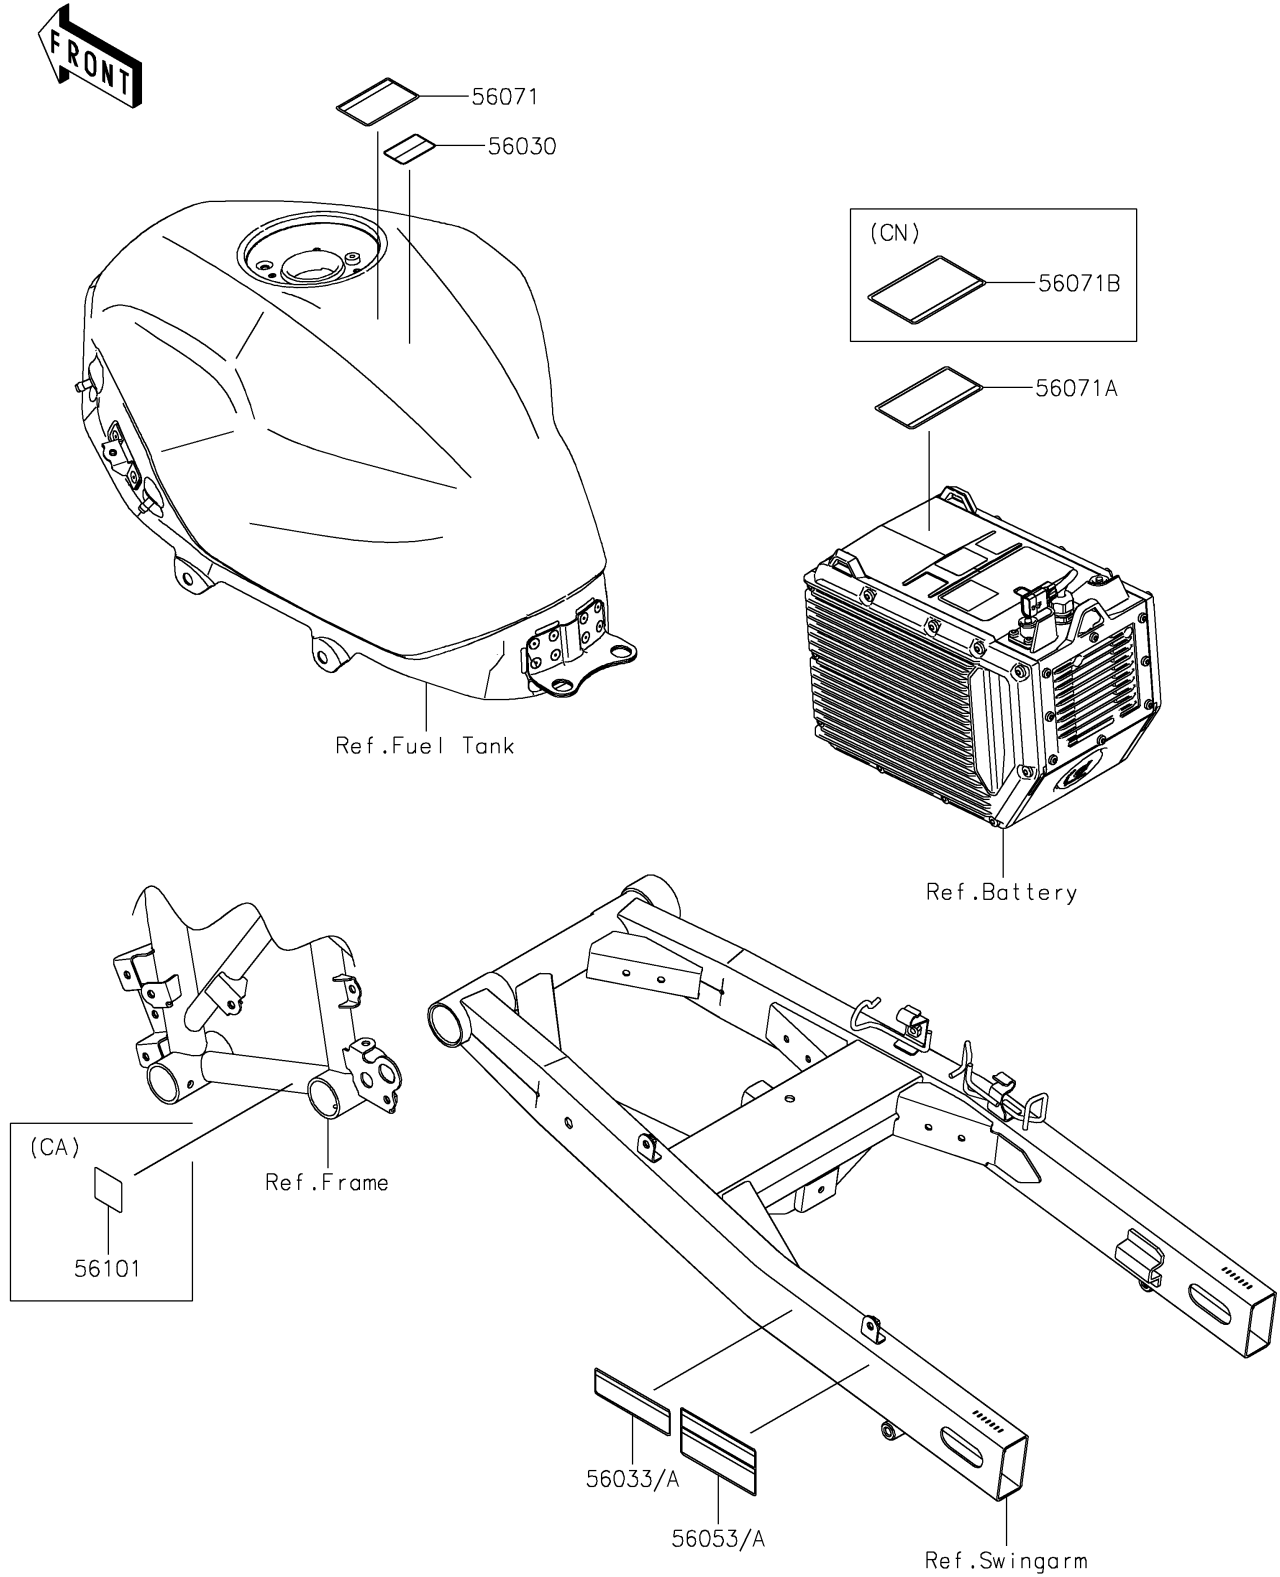

2024 Z7 HYBRID ABS

PARTS DIAGRAM

Labels

F2860

2024 Z7 HYBRID ABS

PARTS LIST

Labels

ITEM NAME

PART NUMBER

QUANTITY
