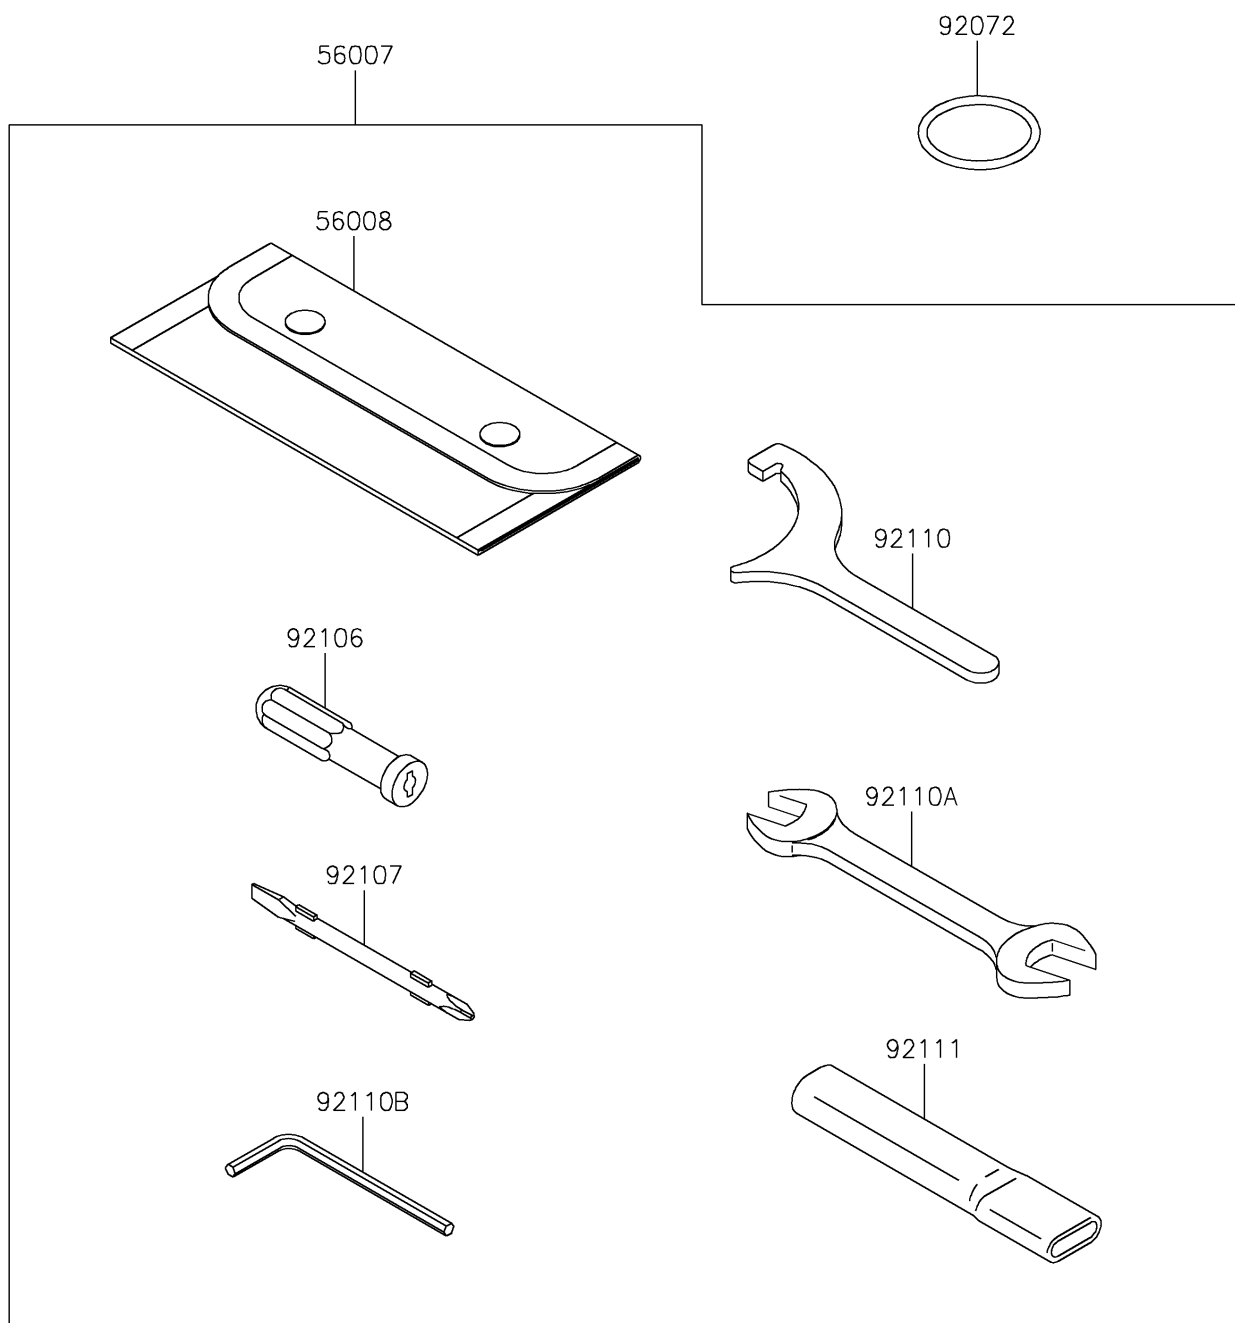

2024 Z7 HYBRID ABS

PARTS DIAGRAM

Owner's Tools

F2810

2024 Z7 HYBRID ABS

PARTS LIST

Owner's Tools

ITEM NAME

PART NUMBER

QUANTITY
