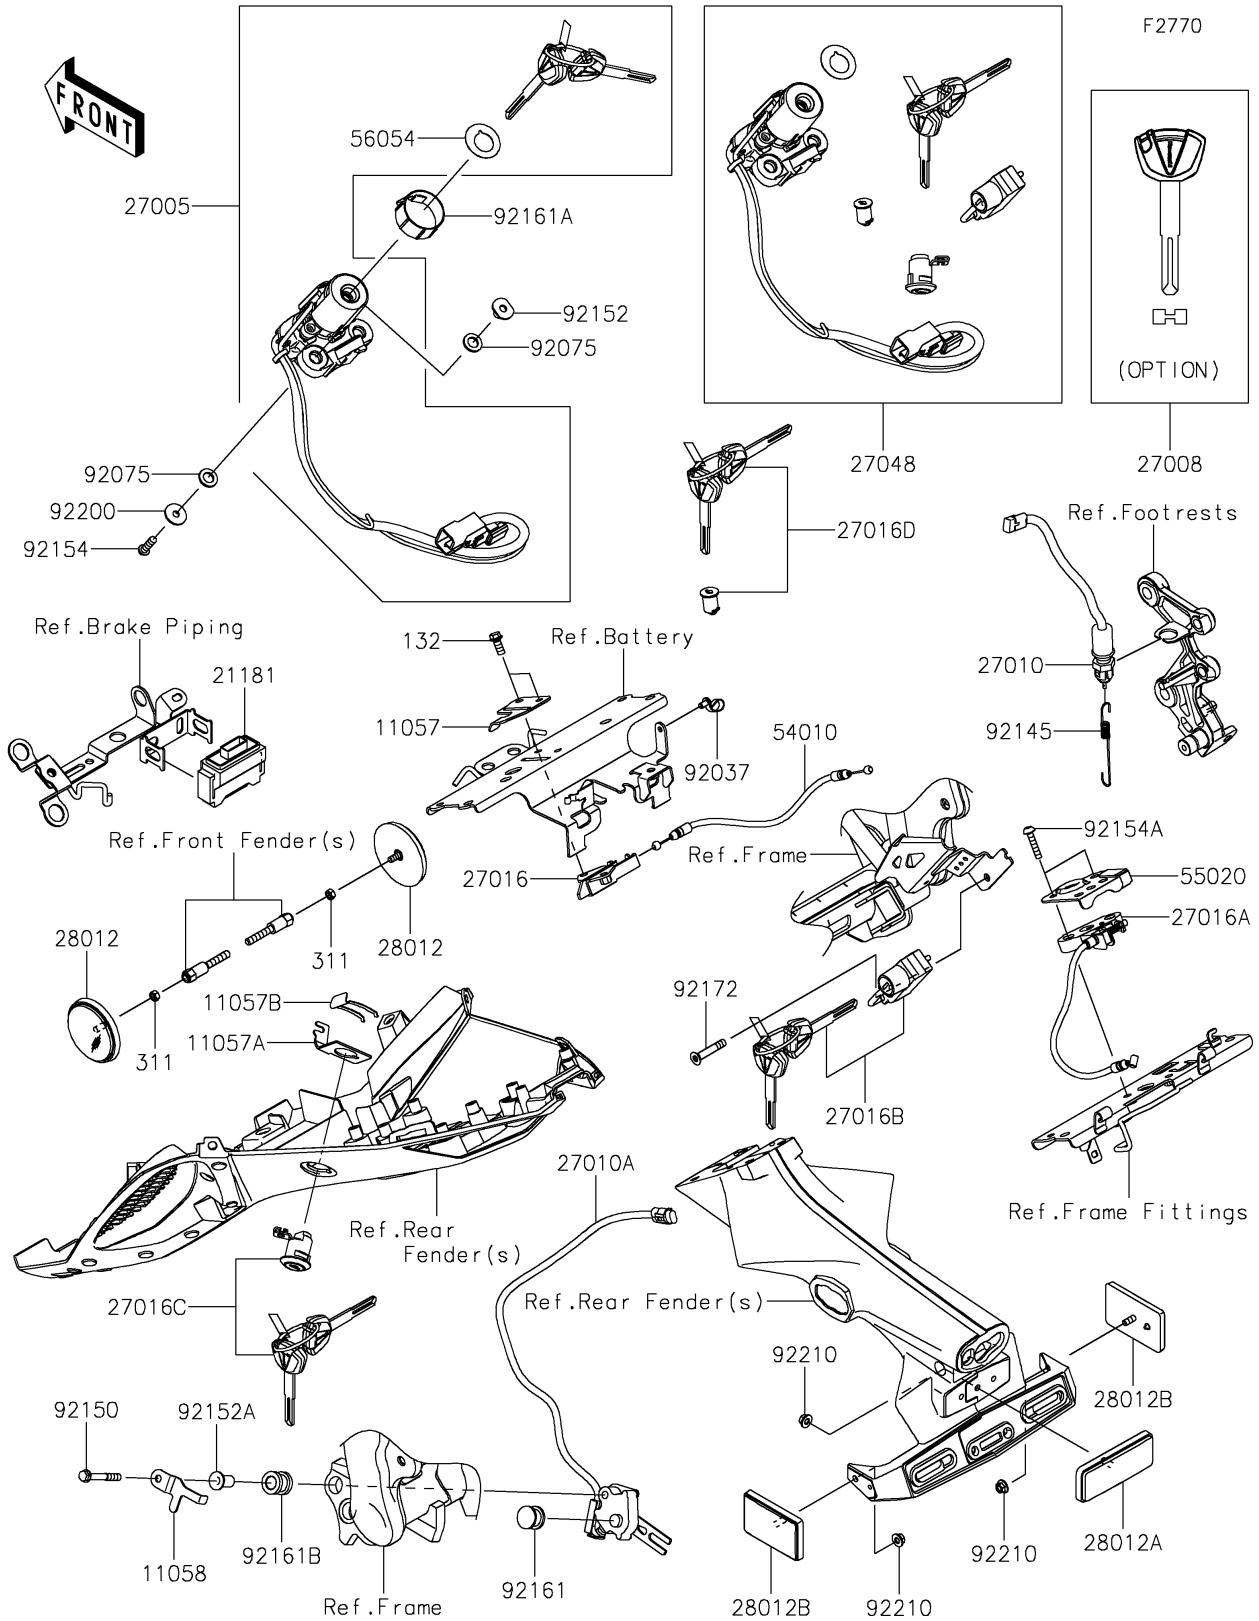

2024 Z7 HYBRID ABS

PARTS DIAGRAM

Ignition Switch/Locks/Reflectors

2024 Z7 HYBRID ABS

PARTS LIST

Ignition Switch/Locks/Reflectors

ITEM NAME

PART NUMBER

QUANTITY
