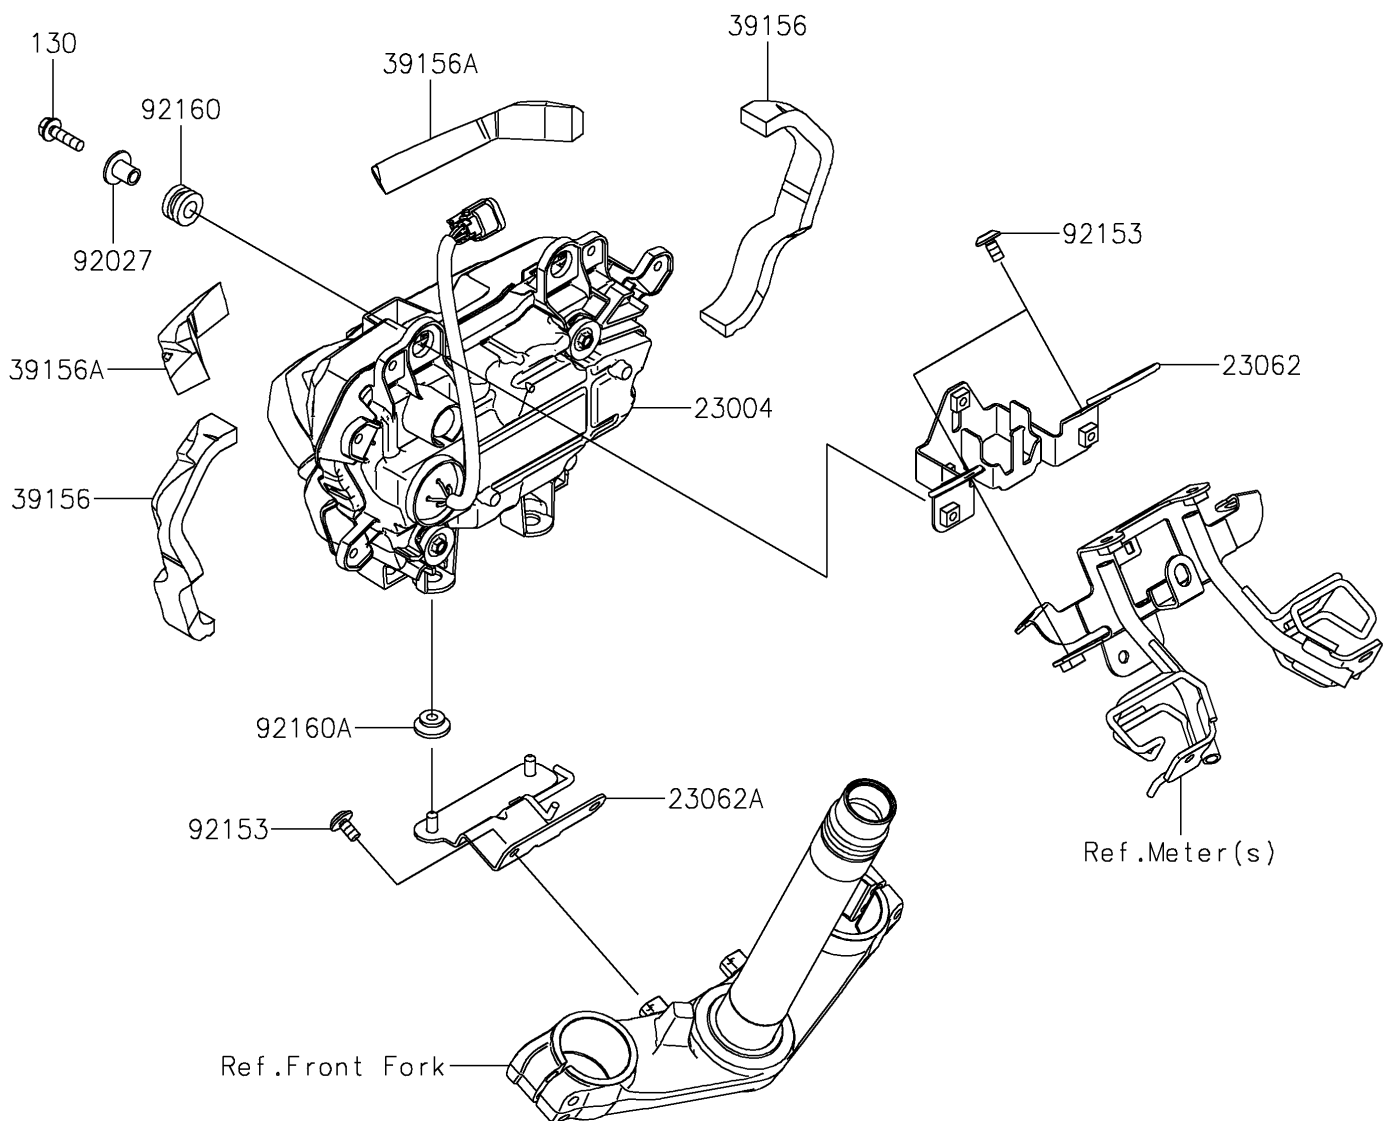

2024 Z7 HYBRID ABS

PARTS DIAGRAM

Headlight(s)

F2710

2024 Z7 HYBRID ABS

PARTS LIST

Headlight(s)

ITEM NAME

PART NUMBER

QUANTITY
