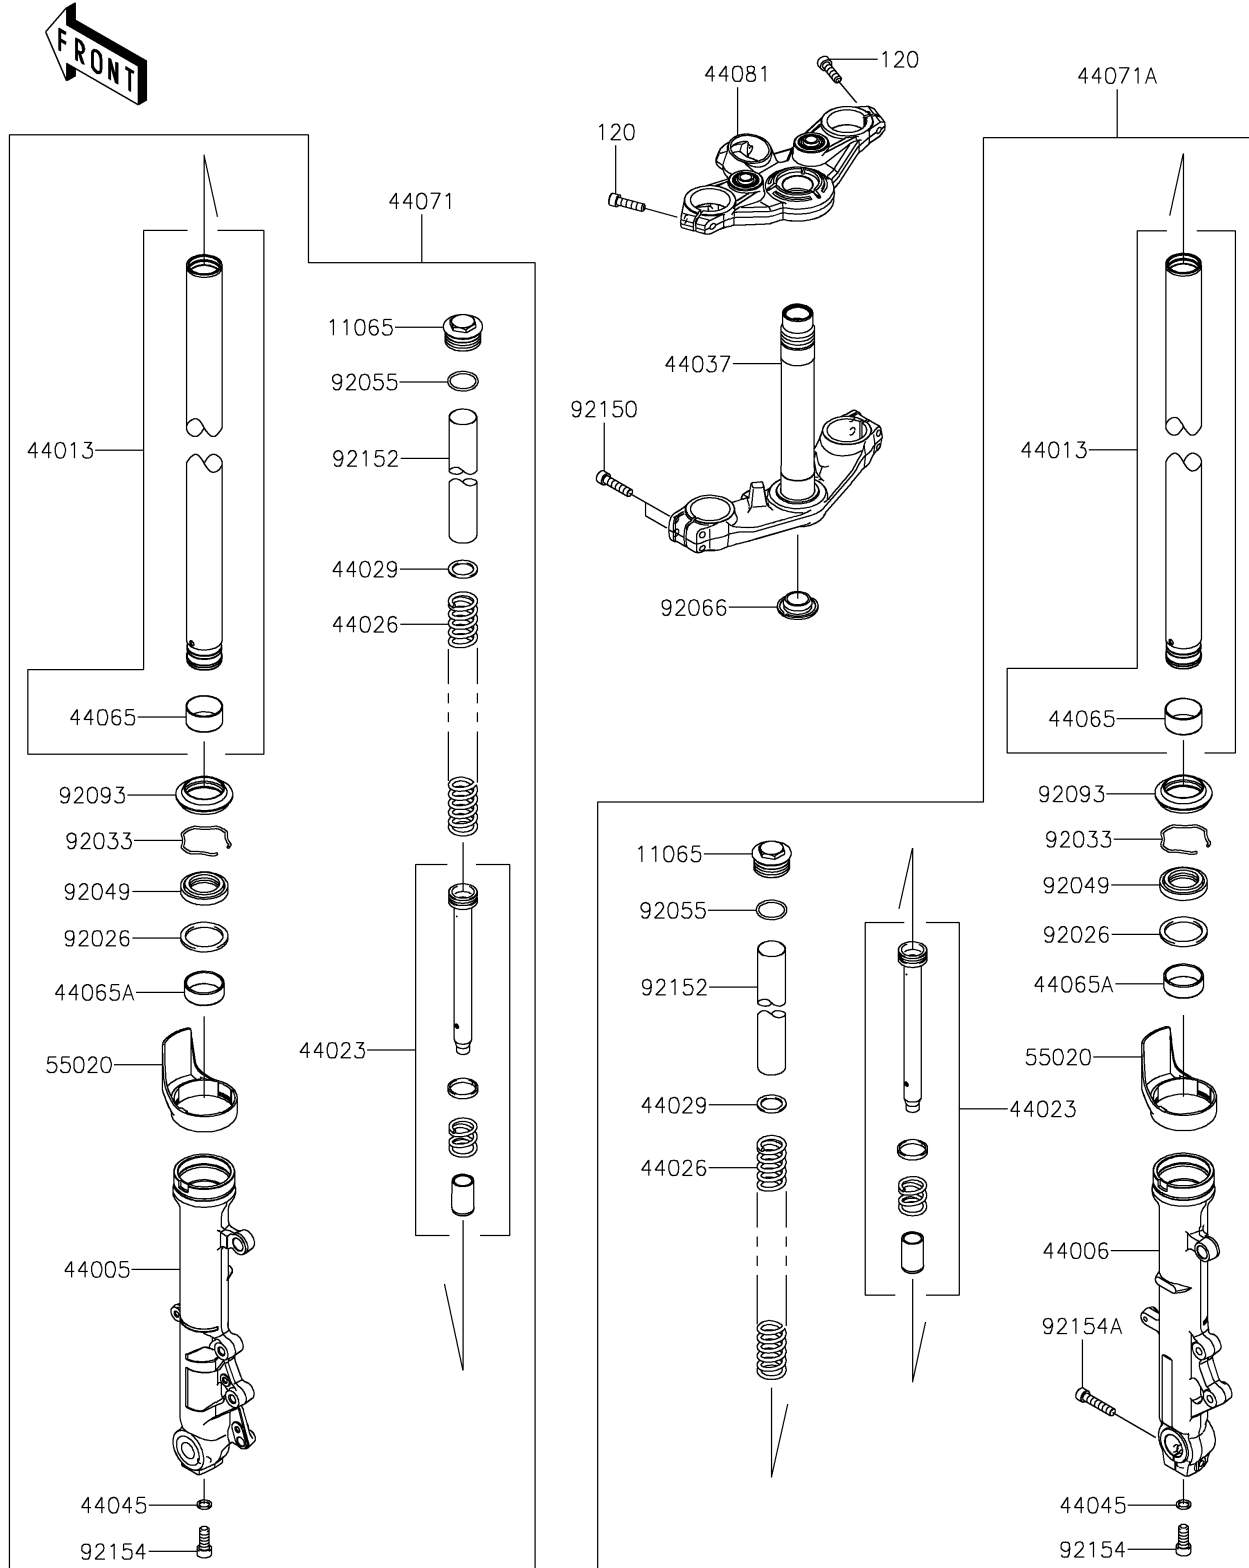

2024 Z7 HYBRID ABS

PARTS DIAGRAM

Front Fork

F2340

2024 Z7 HYBRID ABS

PARTS LIST

Front Fork

ITEM NAME

PART NUMBER

QUANTITY
