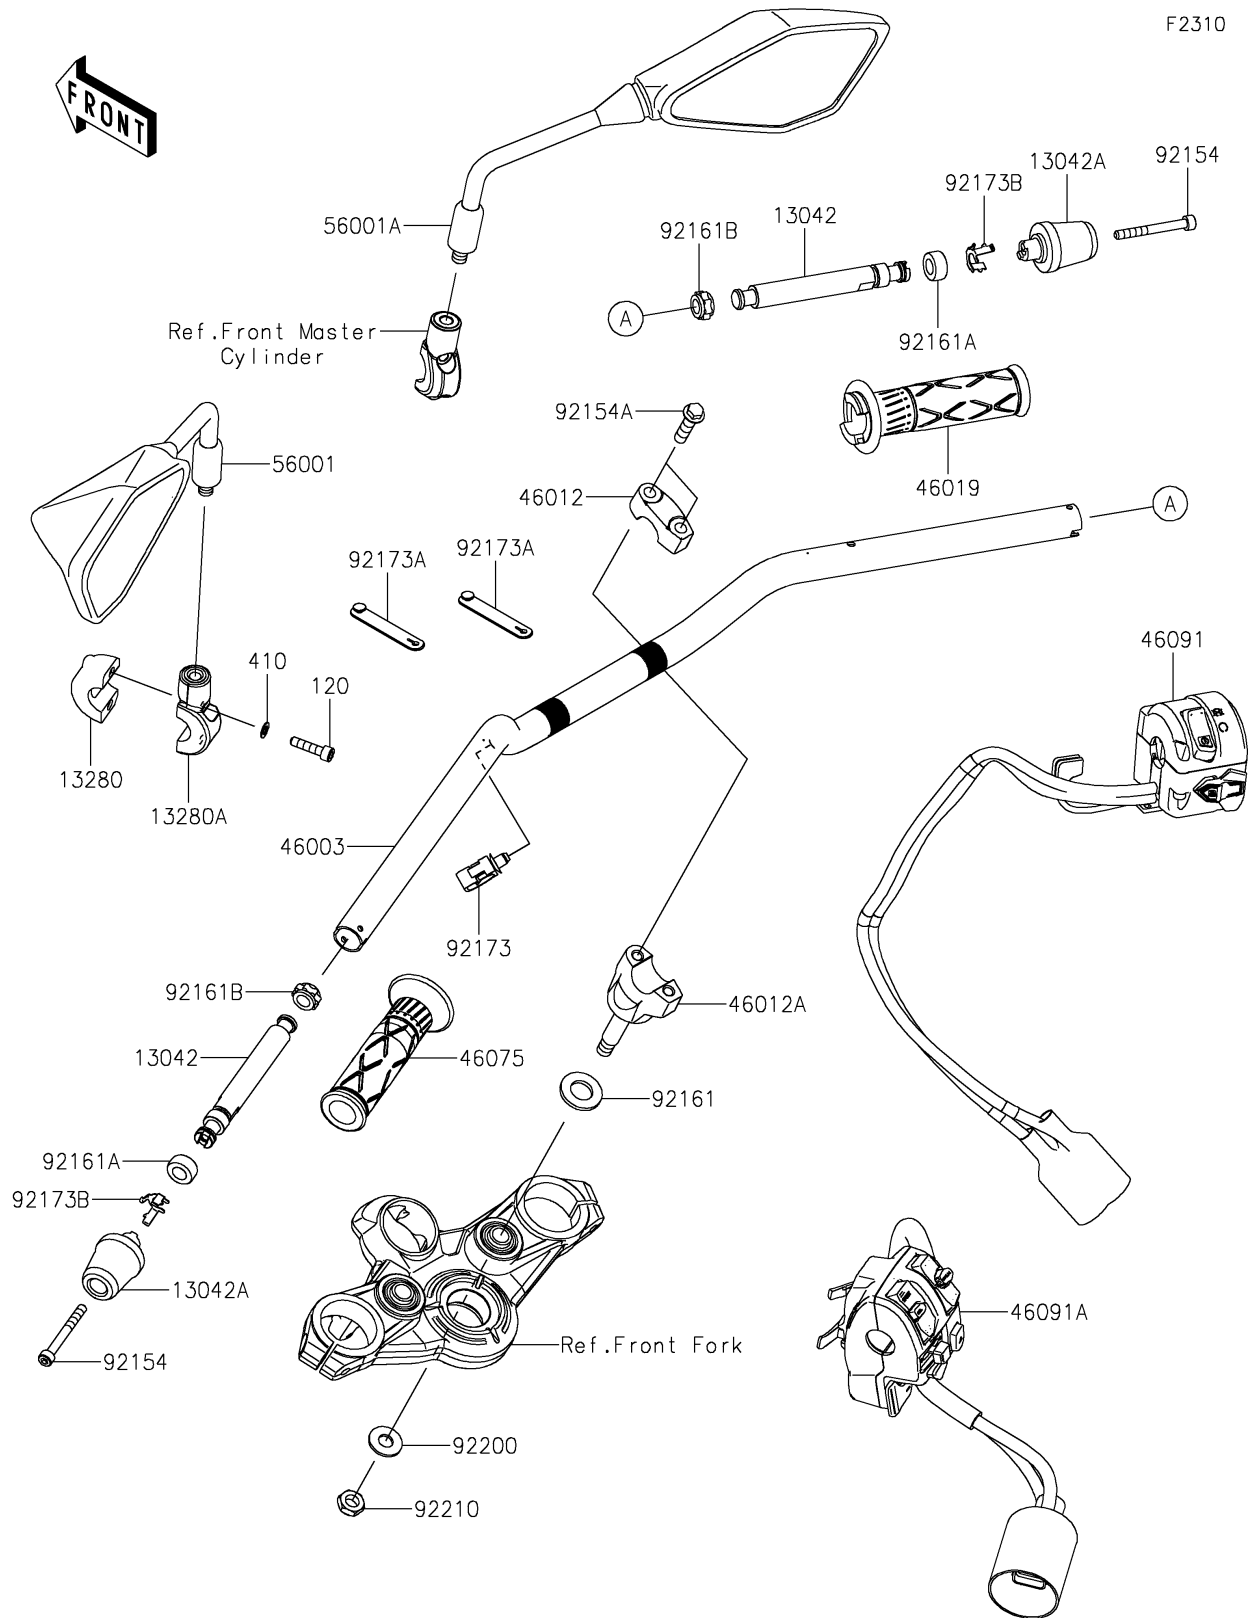

2024 Z7 HYBRID ABS

PARTS DIAGRAM

Handlebar

2024 Z7 HYBRID ABS

PARTS LIST

Handlebar

ITEM NAME

PART NUMBER

QUANTITY
