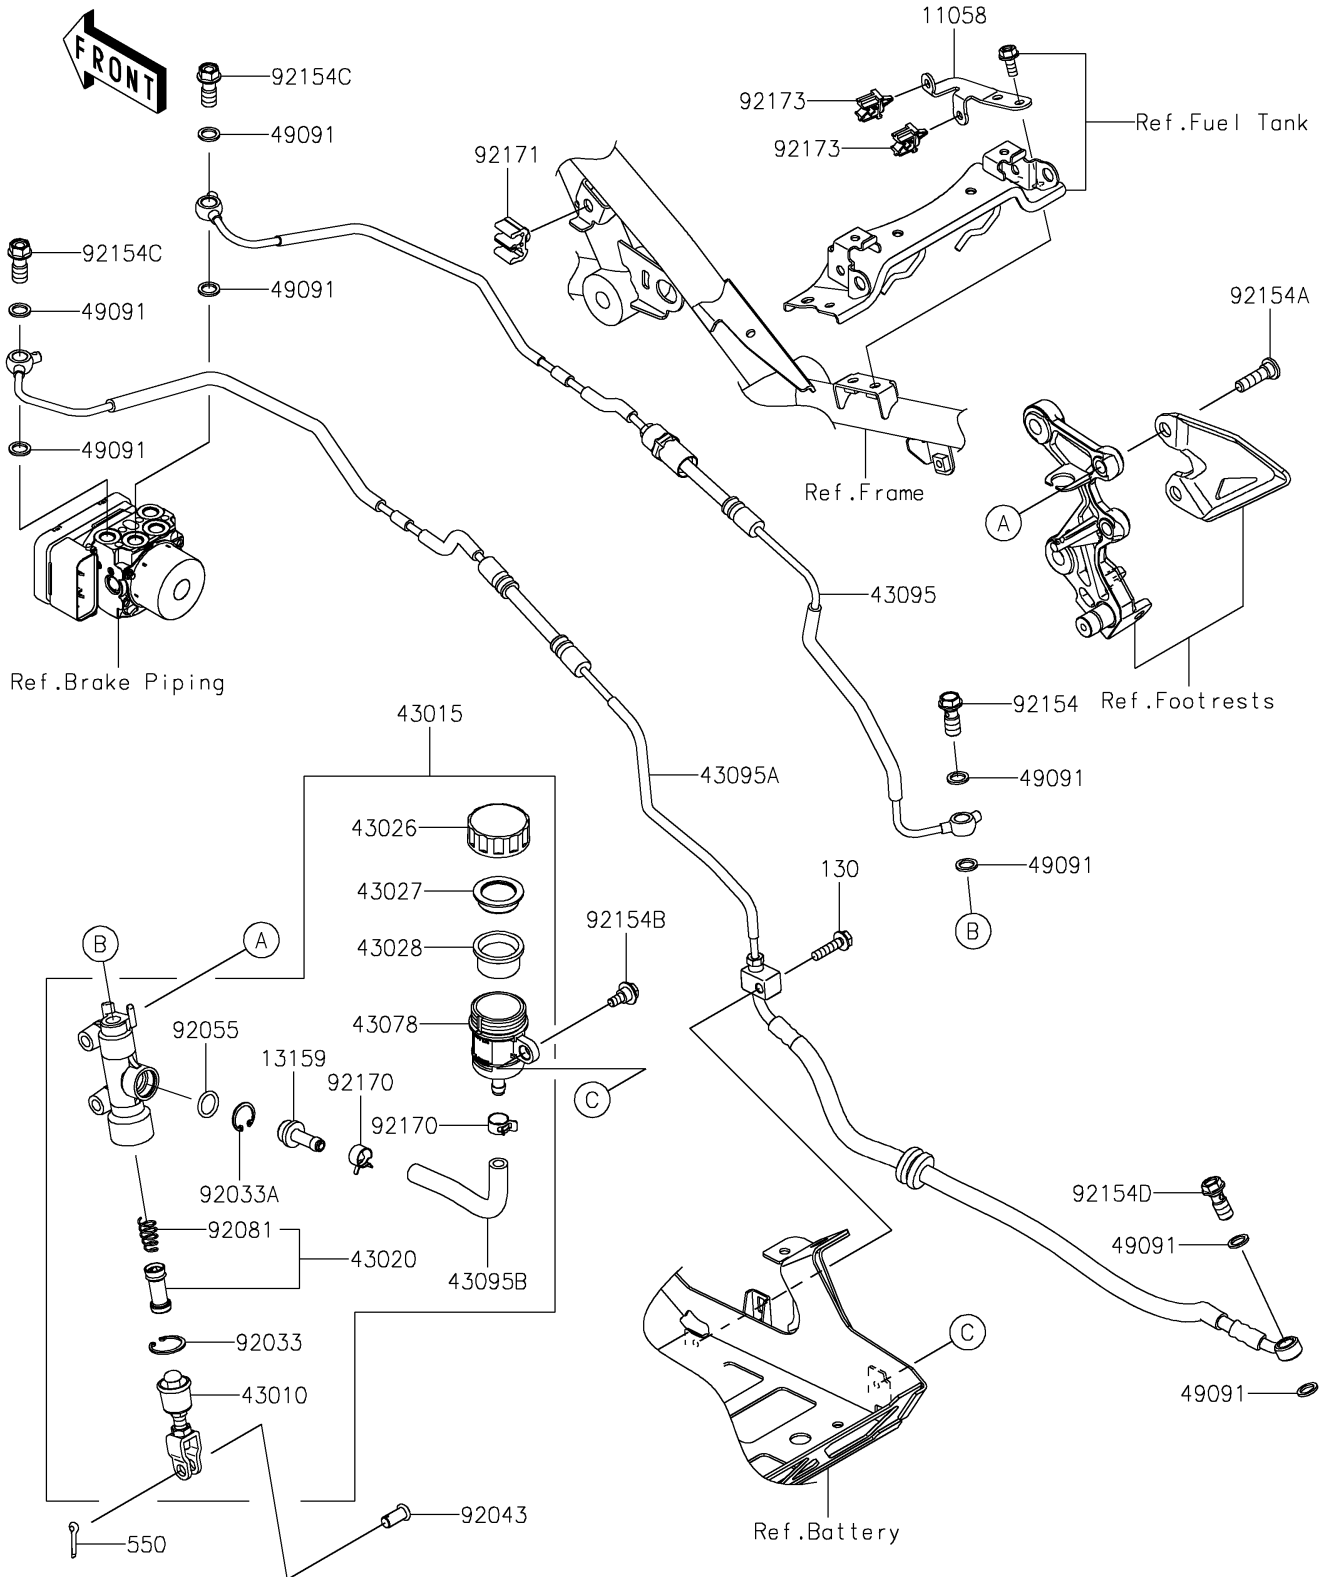

2024 Z7 HYBRID ABS

PARTS DIAGRAM

Rear Master Cylinder

F2293

2024 Z7 HYBRID ABS

PARTS LIST

Rear Master Cylinder

ITEM NAME

PART NUMBER

QUANTITY
