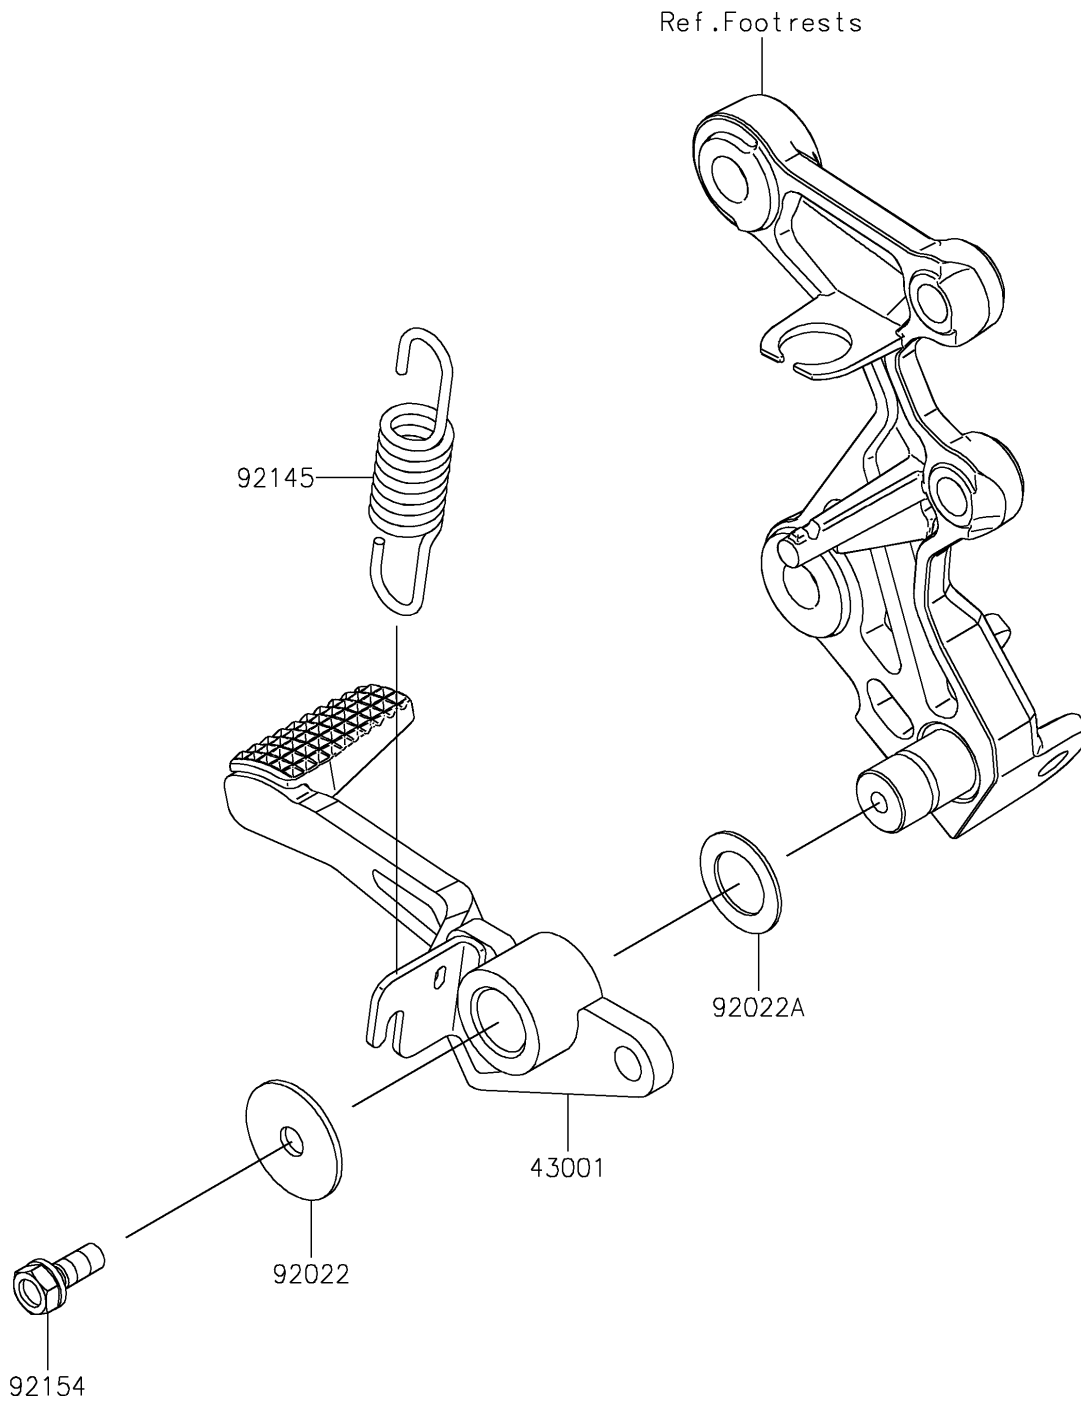

2024 Z7 HYBRID ABS

PARTS DIAGRAM

Brake Pedal/Torque Link

F2260

2024 Z7 HYBRID ABS

PARTS LIST

Brake Pedal/Torque Link

ITEM NAME

PART NUMBER

QUANTITY
