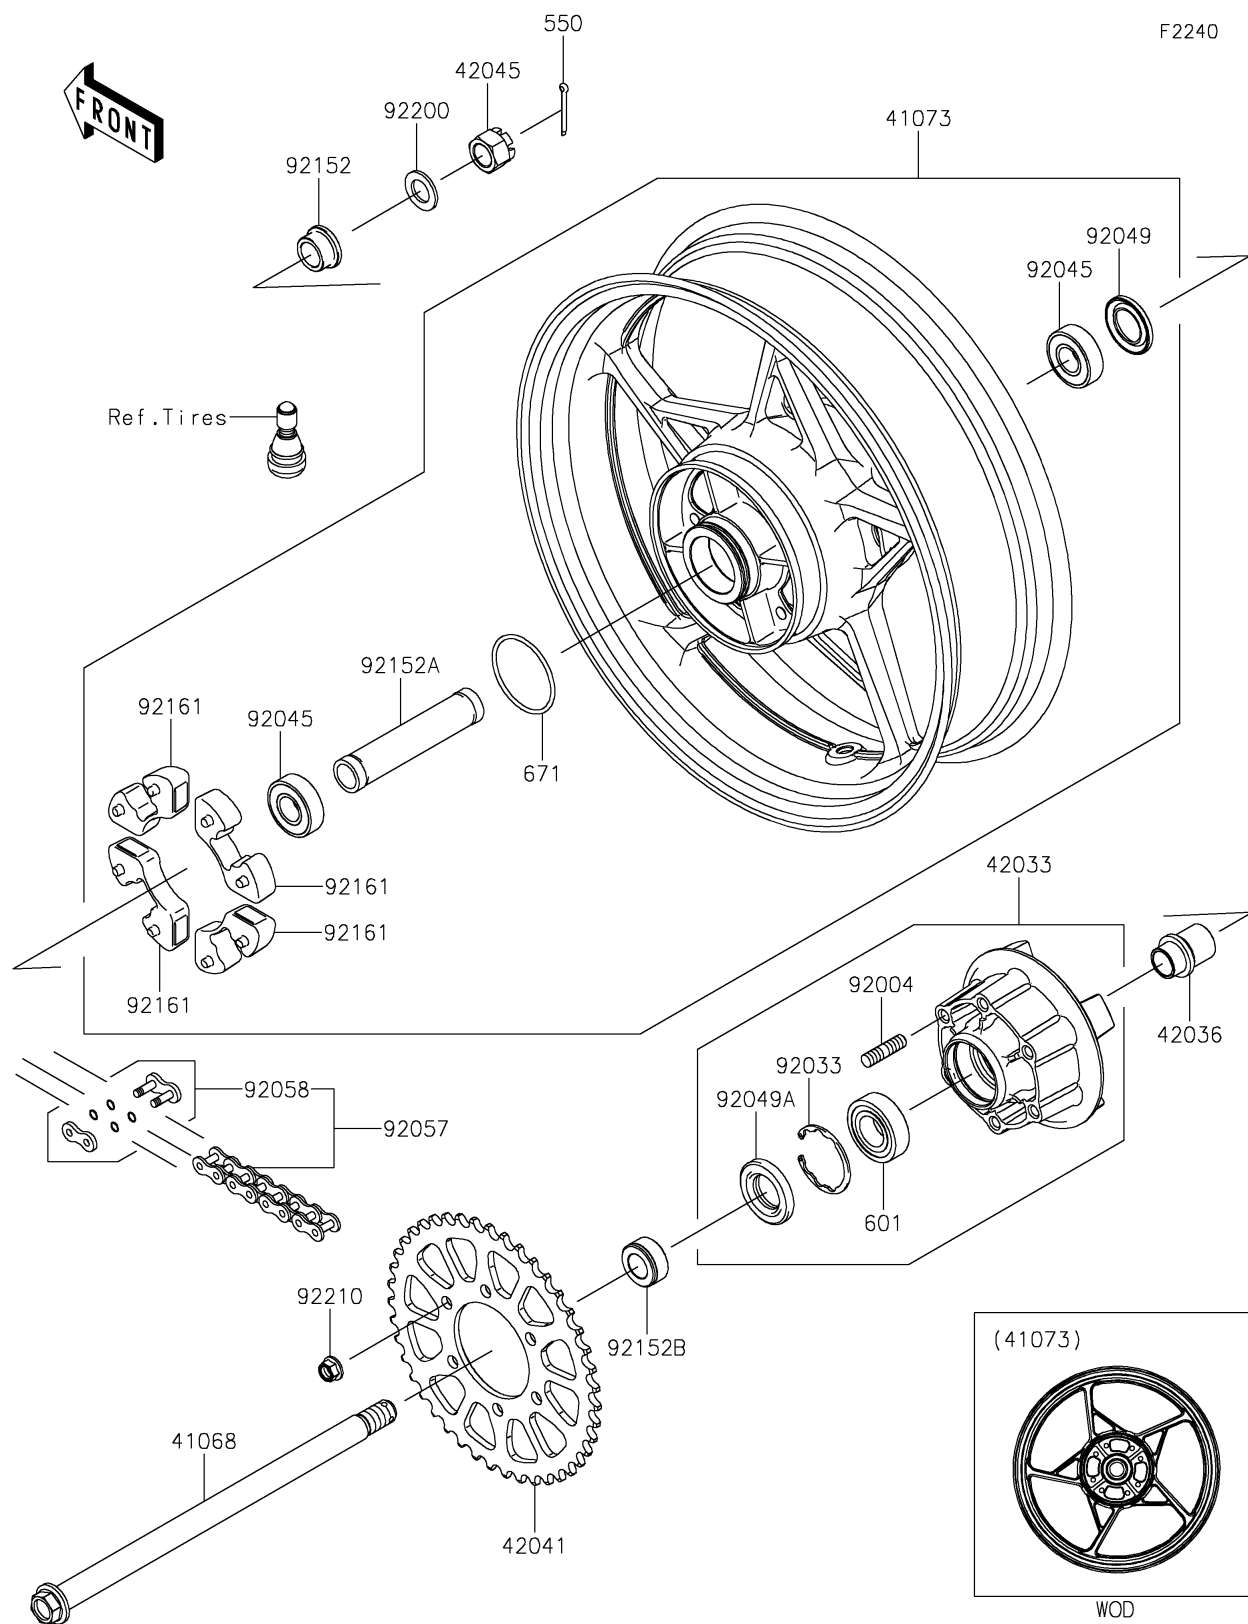

2024 Z7 HYBRID ABS

PARTS DIAGRAM

Rear Wheel/Chain

Kawasaki

Let the Good Times Roll®

2024 Z7 HYBRID ABS

PARTS LIST

Rear Wheel/Chain

ITEM NAME

PART NUMBER

QUANTITY
