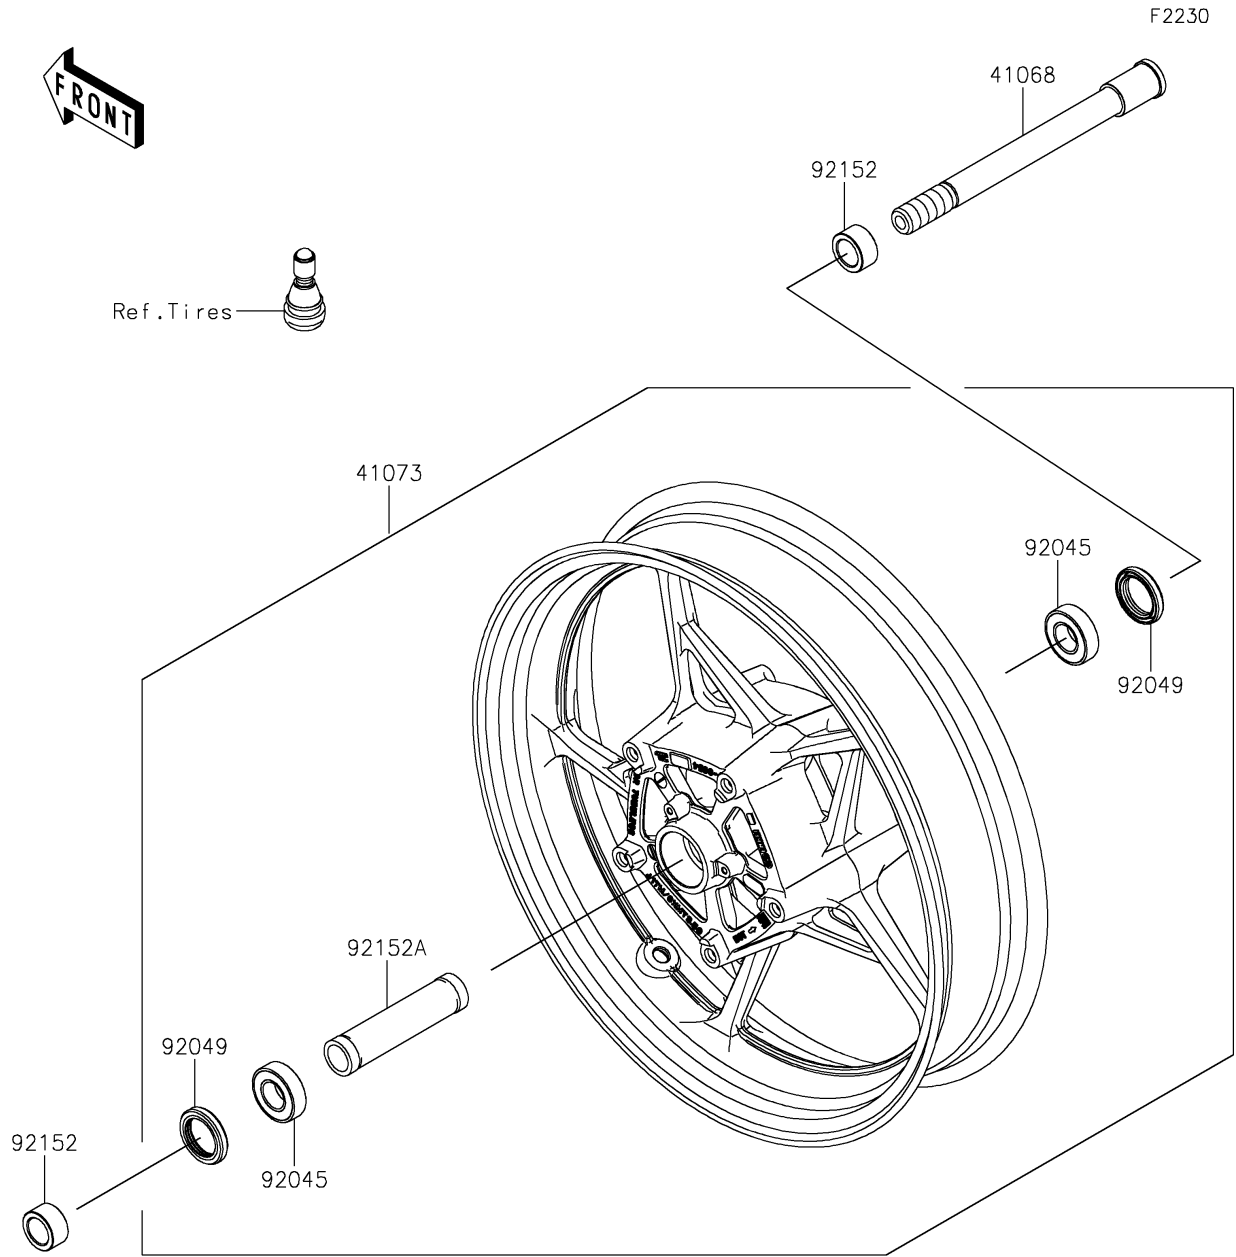

2024 Z7 HYBRID ABS

PARTS DIAGRAM

Front Wheel

2024 Z7 HYBRID ABS

PARTS LIST

Front Wheel

ITEM NAME

PART NUMBER

QUANTITY
