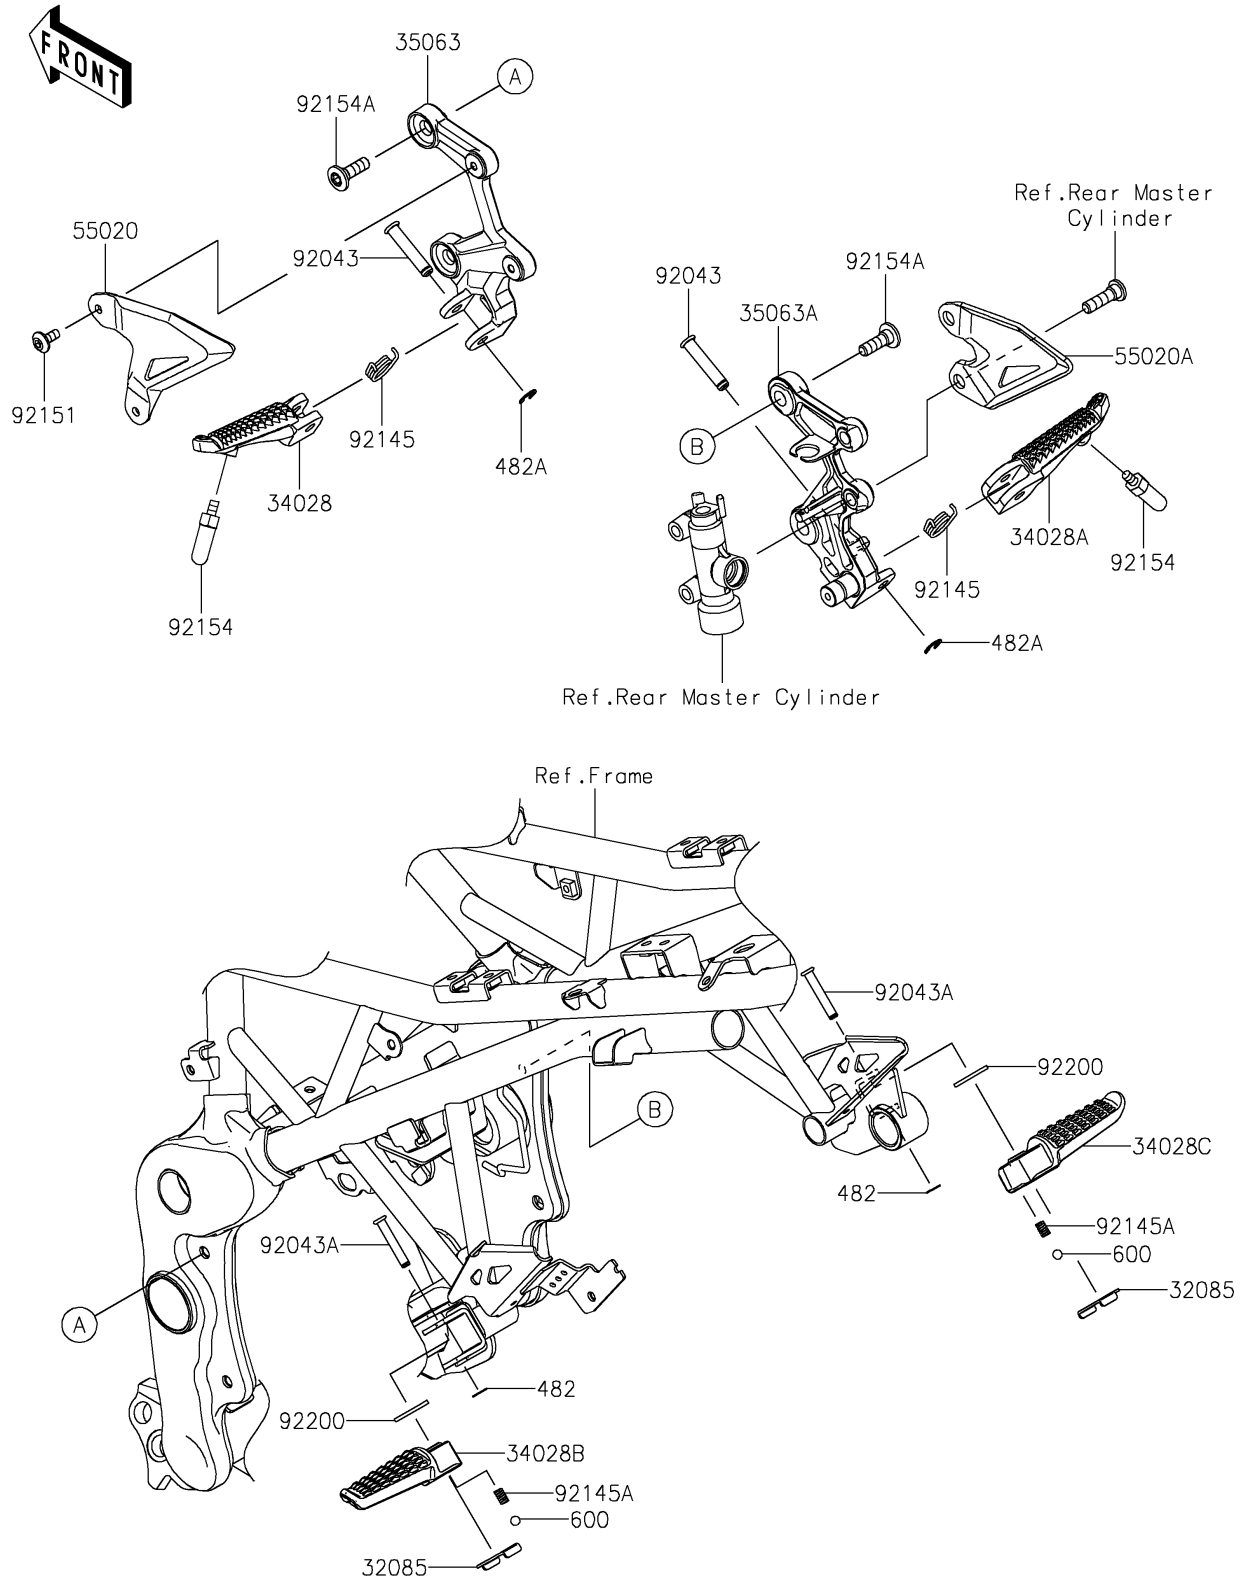

2024 Z7 HYBRID ABS

PARTS DIAGRAM

Footrests

F2160

2024 Z7 HYBRID ABS

PARTS LIST

Footrests

ITEM NAME

PART NUMBER

QUANTITY
