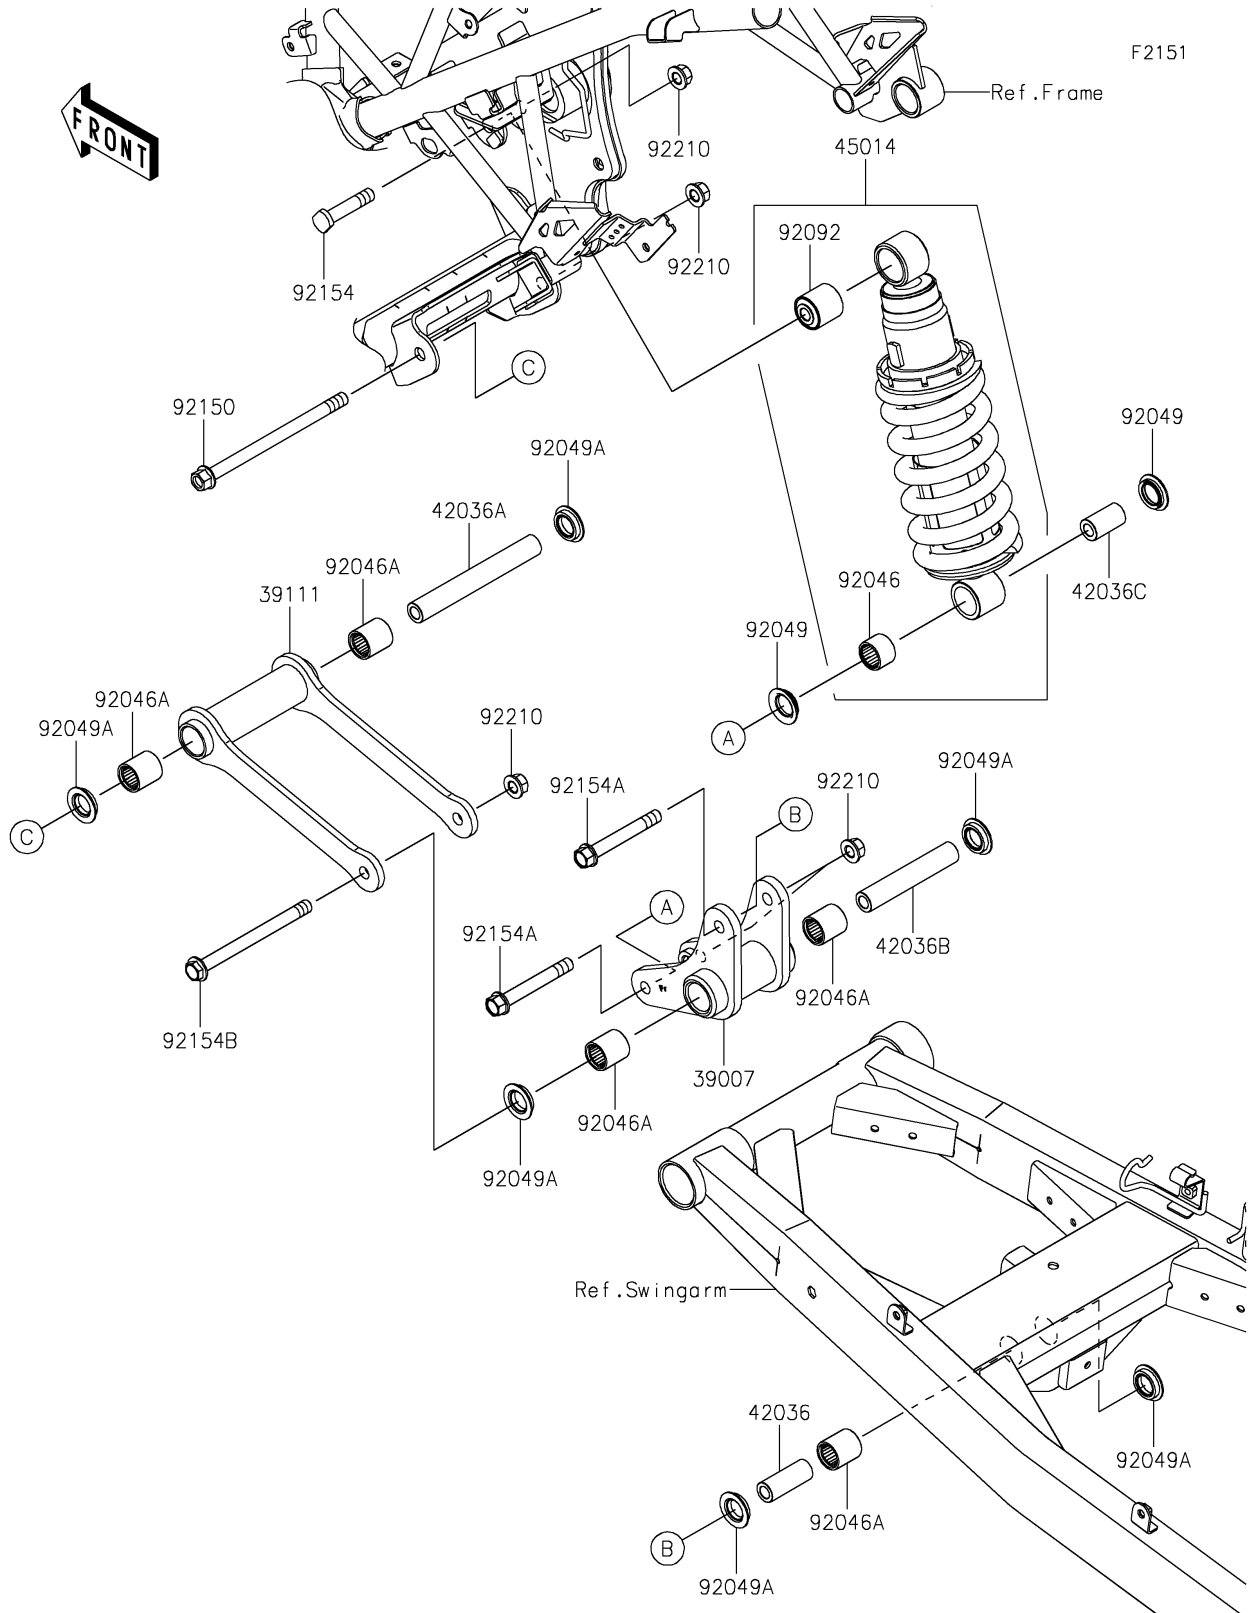

2024 Z7 HYBRID ABS

PARTS DIAGRAM

Suspension/Shock Absorber

2024 Z7 HYBRID ABS

PARTS LIST

Suspension/Shock Absorber

ITEM NAME

PART NUMBER

QUANTITY
