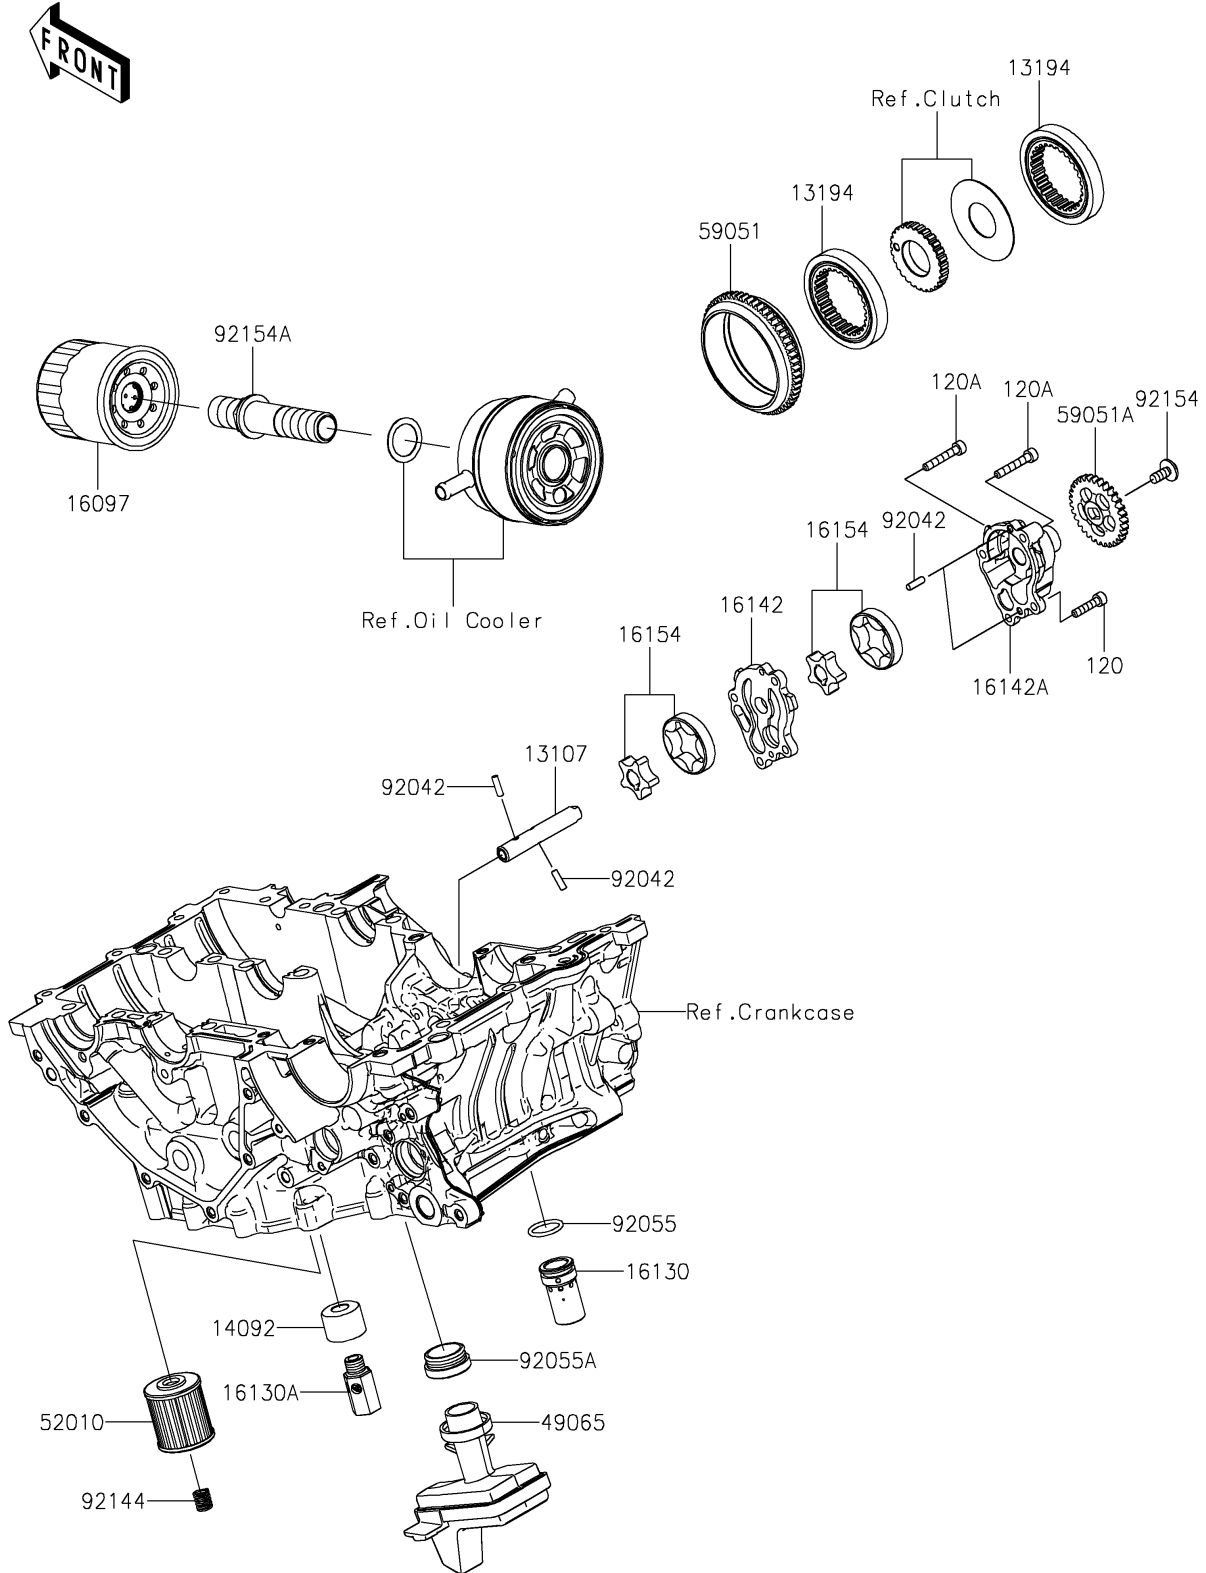

2024 Z7 HYBRID ABS

PARTS DIAGRAM

Oil Pump/Oil Filter

E1710

2024 Z7 HYBRID ABS

PARTS LIST

Oil Pump/Oil Filter

ITEM NAME

PART NUMBER

QUANTITY
