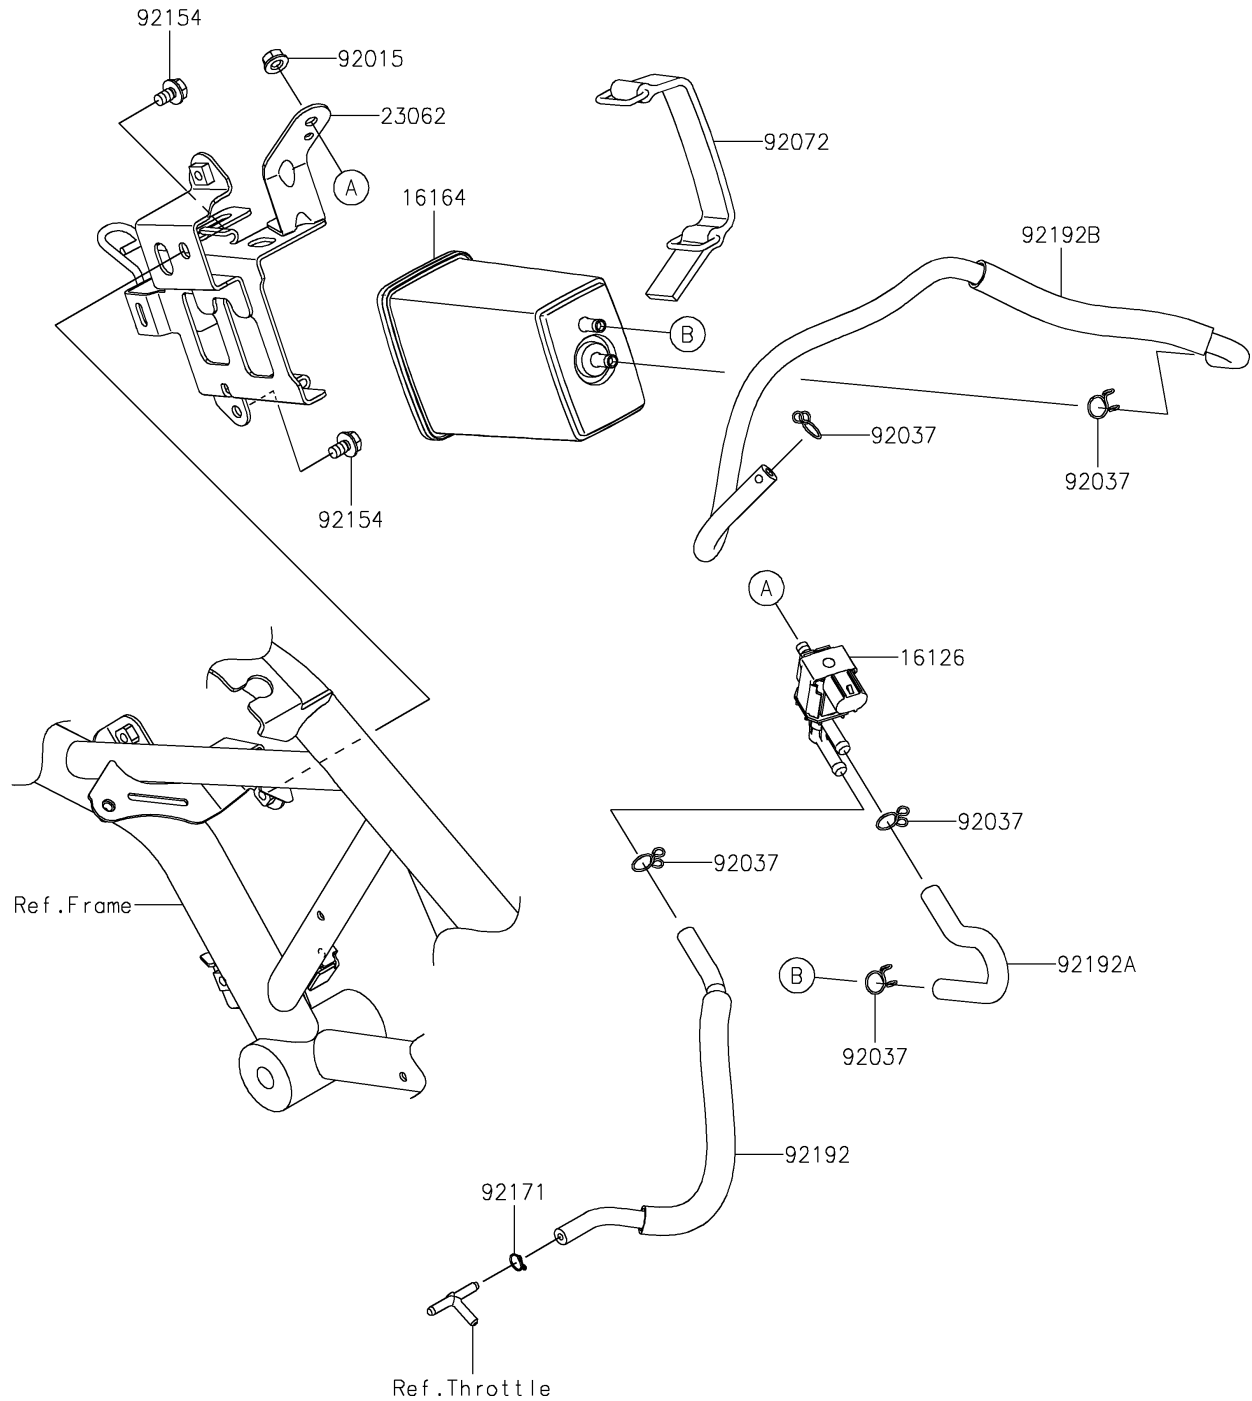

2024 Z7 HYBRID ABS

PARTS DIAGRAM

Fuel Evaporative System

E1650

2024 Z7 HYBRID ABS

PARTS LIST

Fuel Evaporative System

ITEM NAME

PART NUMBER

QUANTITY
