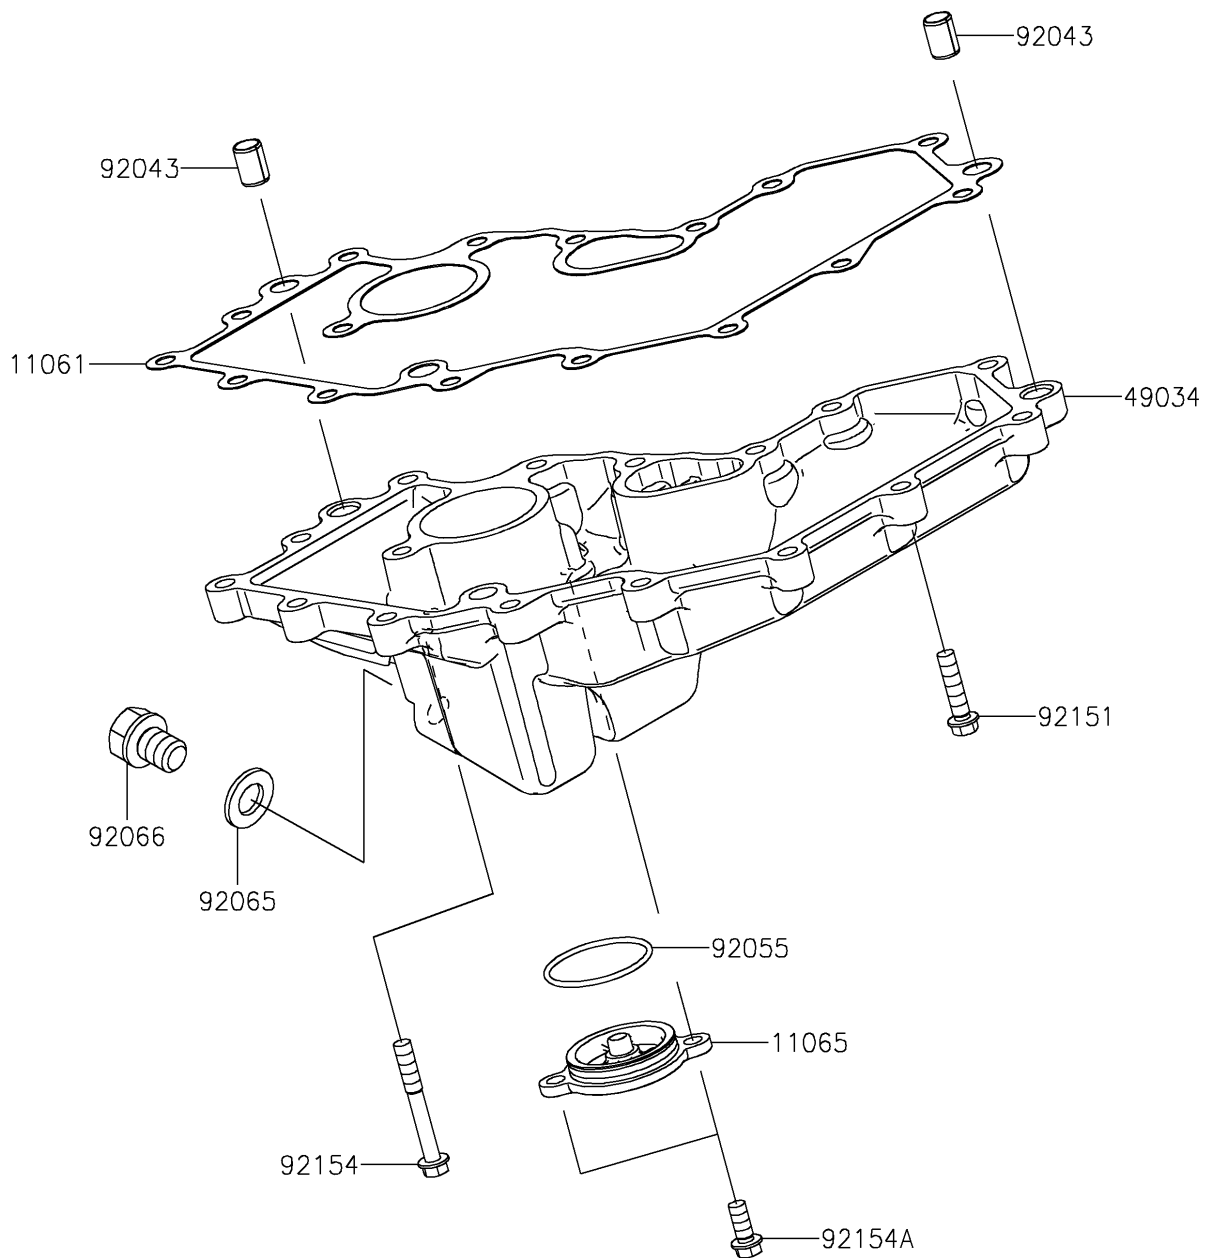

2024 Z7 HYBRID ABS

PARTS DIAGRAM

Oil Pan

E1434

2024 Z7 HYBRID ABS

PARTS LIST

Oil Pan

ITEM NAME	PART NUMBER	QUANTITY
-----------	-------------	----------
