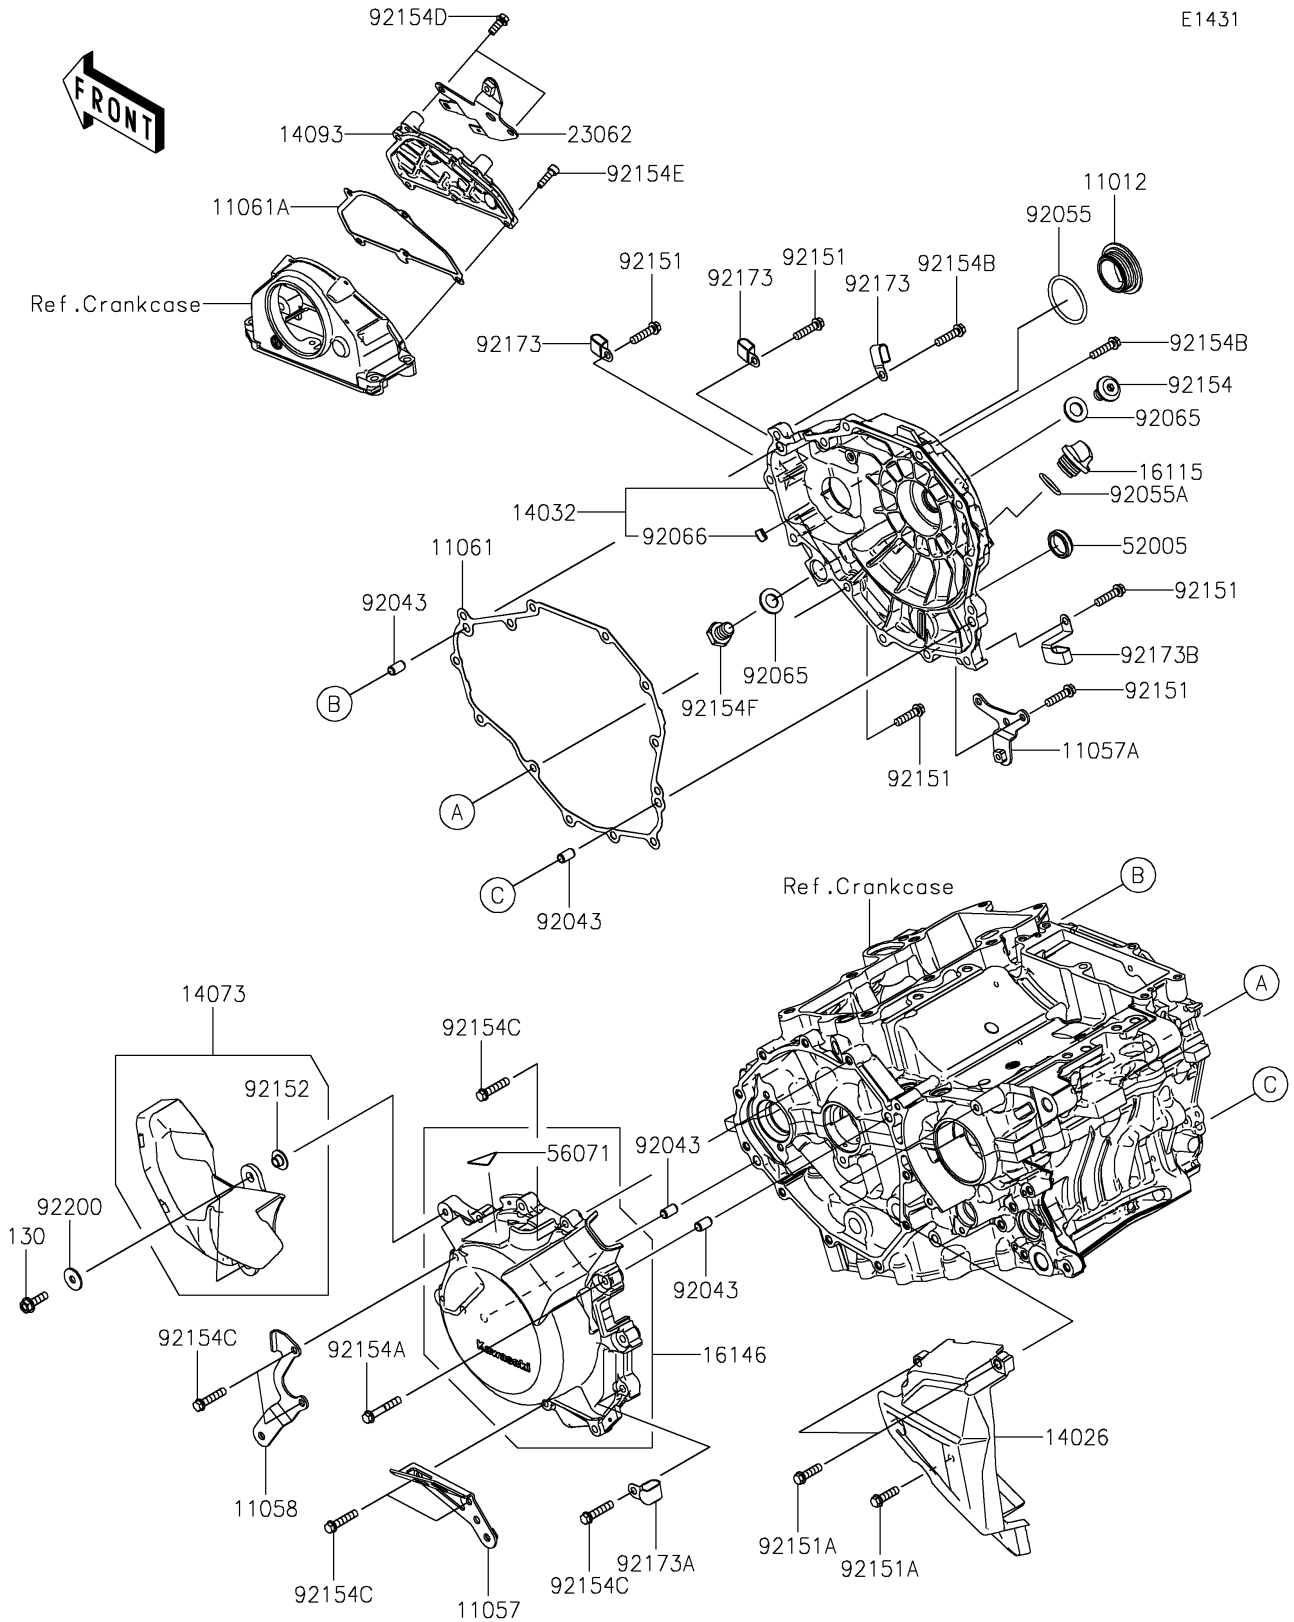

2024 Z7 HYBRID ABS

PARTS DIAGRAM

Engine Cover(s)

E1431

2024 Z7 HYBRID ABS

PARTS LIST

Engine Cover(s)

ITEM NAME

PART NUMBER

QUANTITY
