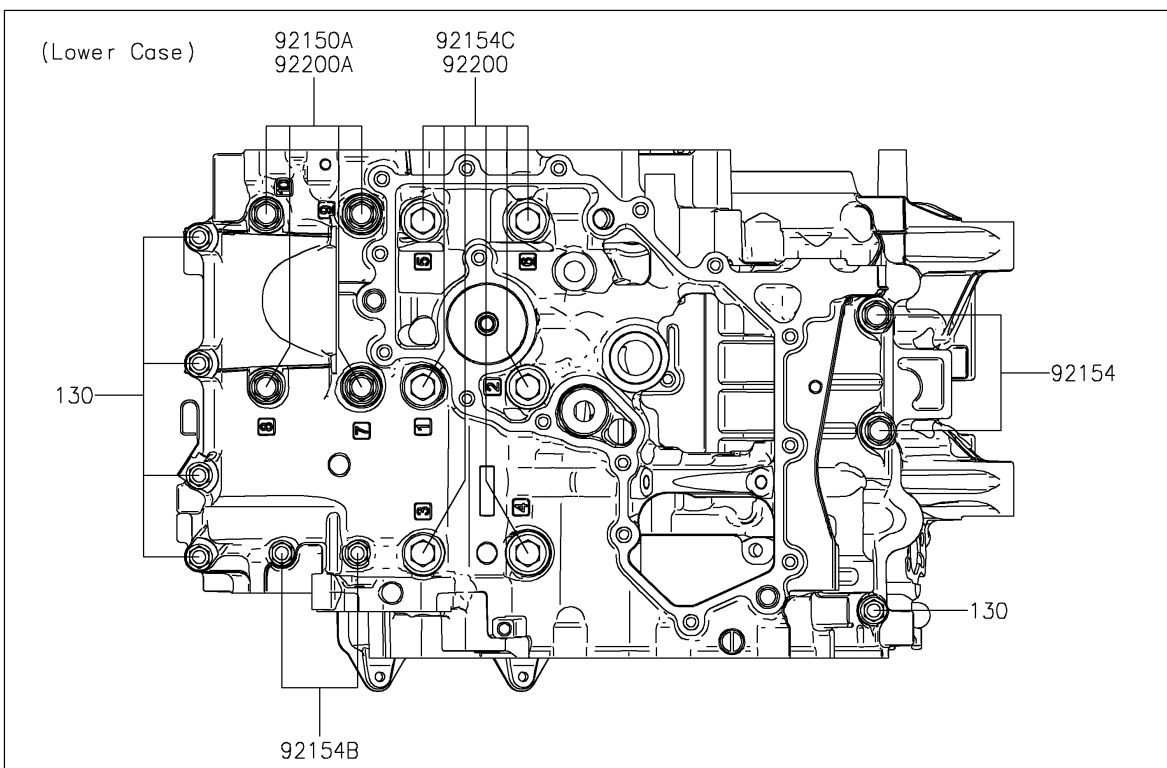

2024 Z7 HYBRID ABS

PARTS DIAGRAM

Crankcase Bolt Pattern

E1412

2024 Z7 HYBRID ABS

PARTS LIST

Crankcase Bolt Pattern

ITEM NAME

PART NUMBER

QUANTITY
