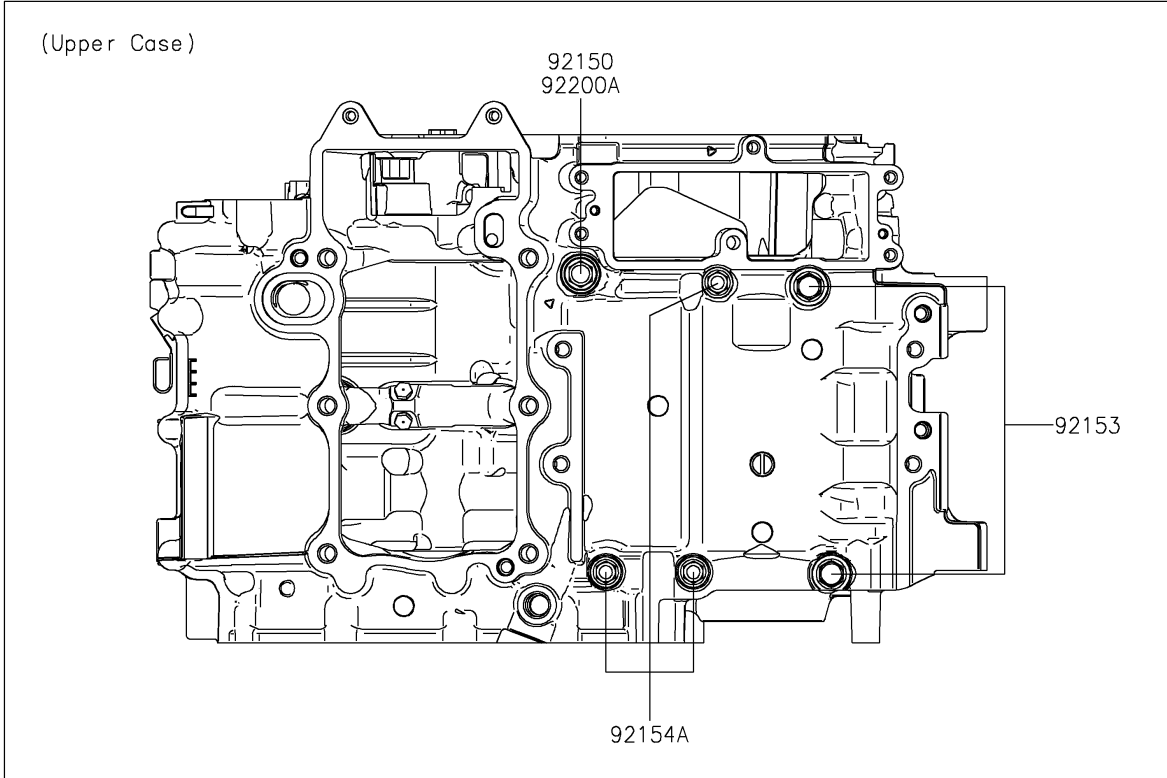

2024 Z7 HYBRID ABS

PARTS DIAGRAM

Crankcase Bolt Pattern

E1412

2024 Z7 HYBRID ABS

PARTS LIST

Crankcase Bolt Pattern

ITEM NAME

PART NUMBER

QUANTITY
