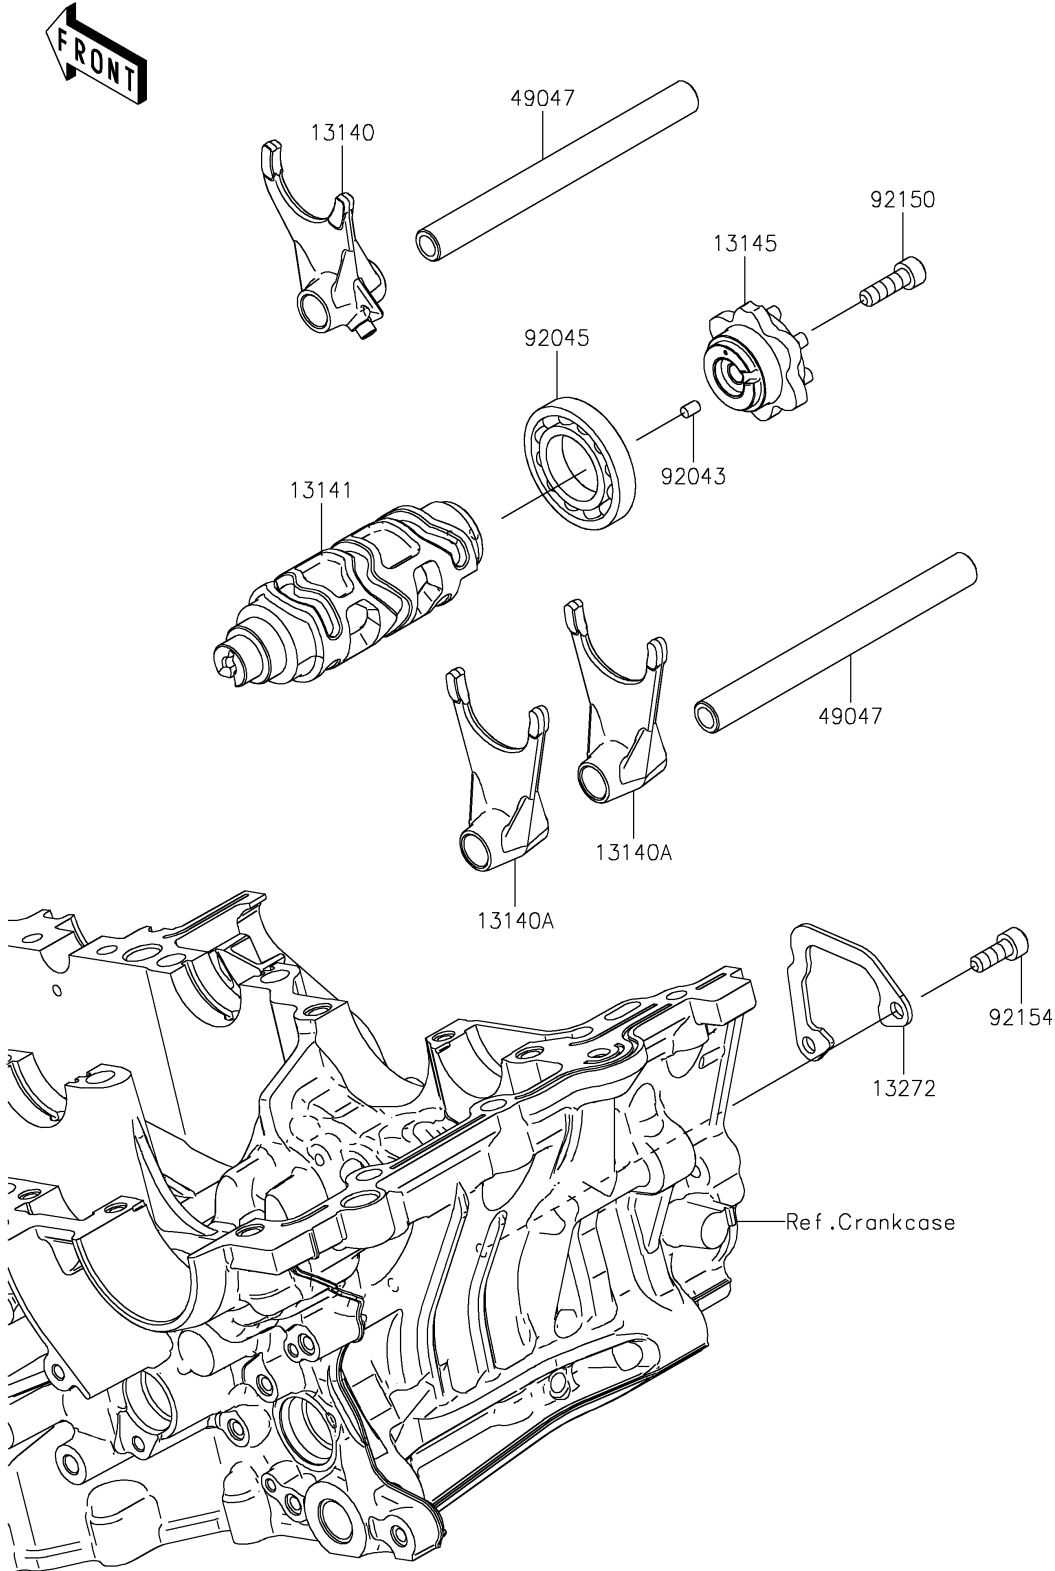

2024 Z7 HYBRID ABS

PARTS DIAGRAM

Gear Change Drum/Shift Fork(s)

E1362

2024 Z7 HYBRID ABS

PARTS LIST

Gear Change Drum/Shift Fork(s)

ITEM NAME

PART NUMBER

QUANTITY
