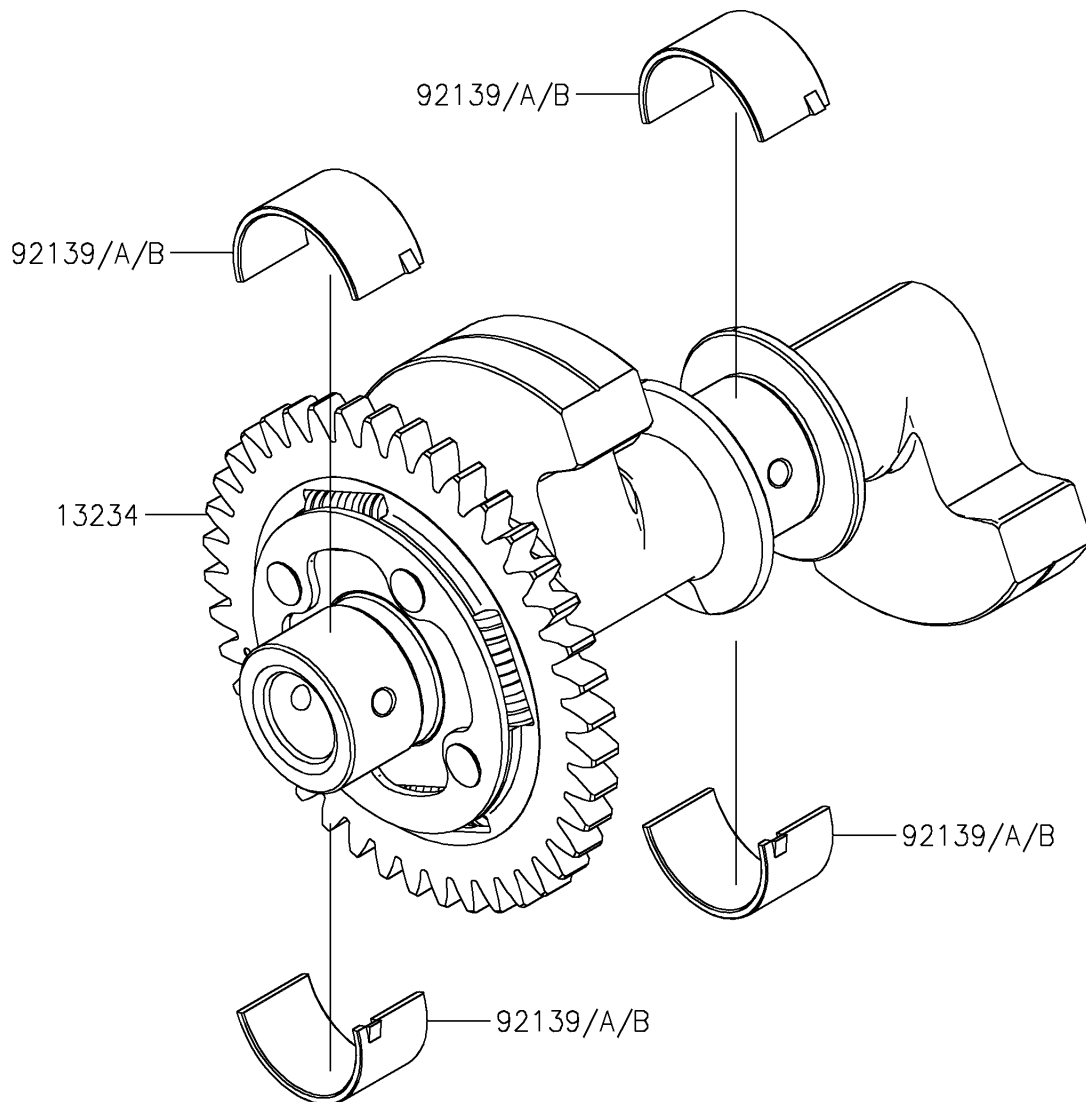

2024 Z7 HYBRID ABS

PARTS DIAGRAM

Balancer

E1323

2024 Z7 HYBRID ABS

PARTS LIST

Balancer

ITEM NAME

PART NUMBER

QUANTITY
