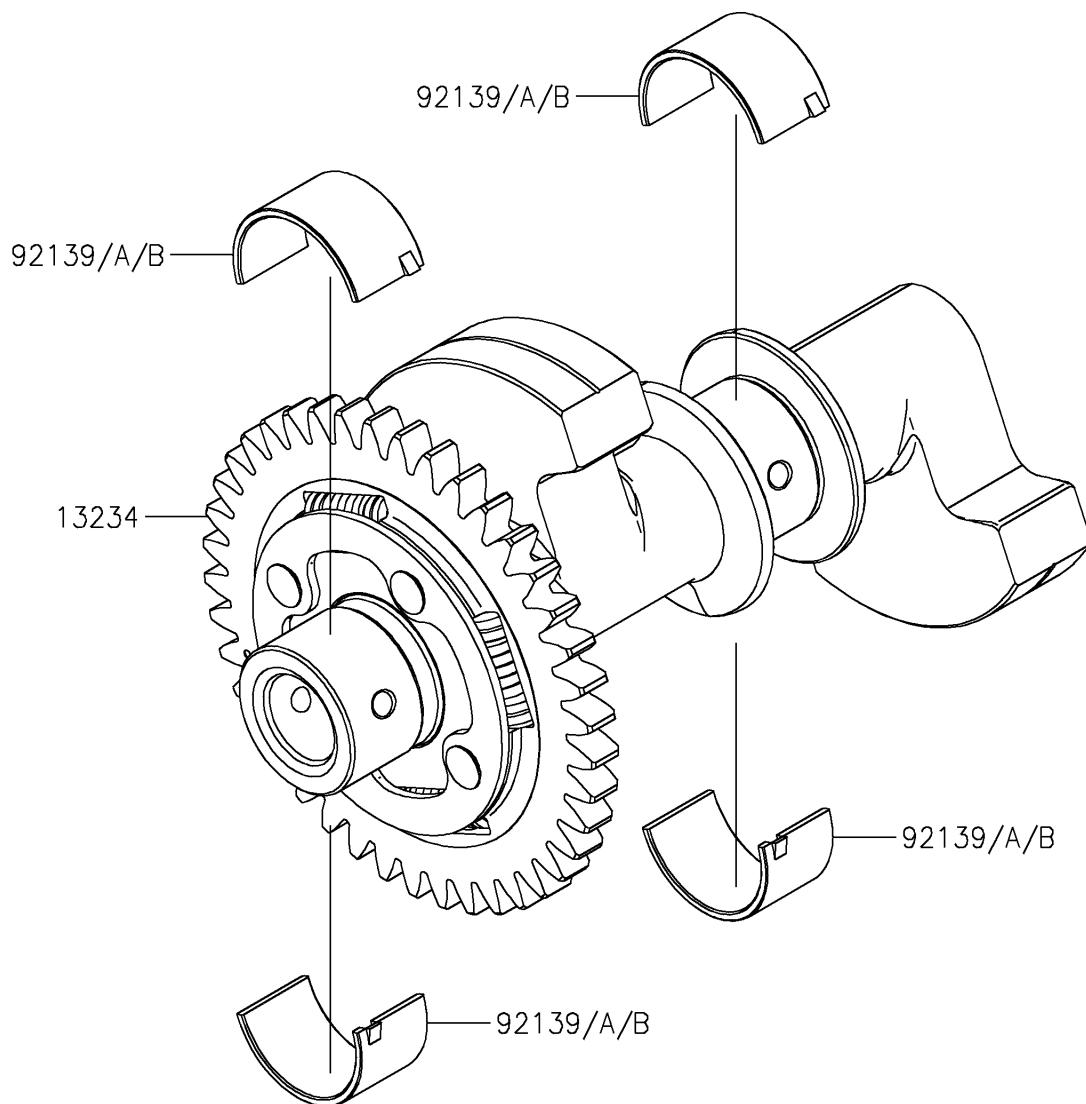

2024 Z7 HYBRID ABS

PARTS DIAGRAM

Balancer

E1323

2024 Z7 HYBRID ABS

PARTS LIST

Balancer

ITEM NAME

PART NUMBER

QUANTITY
